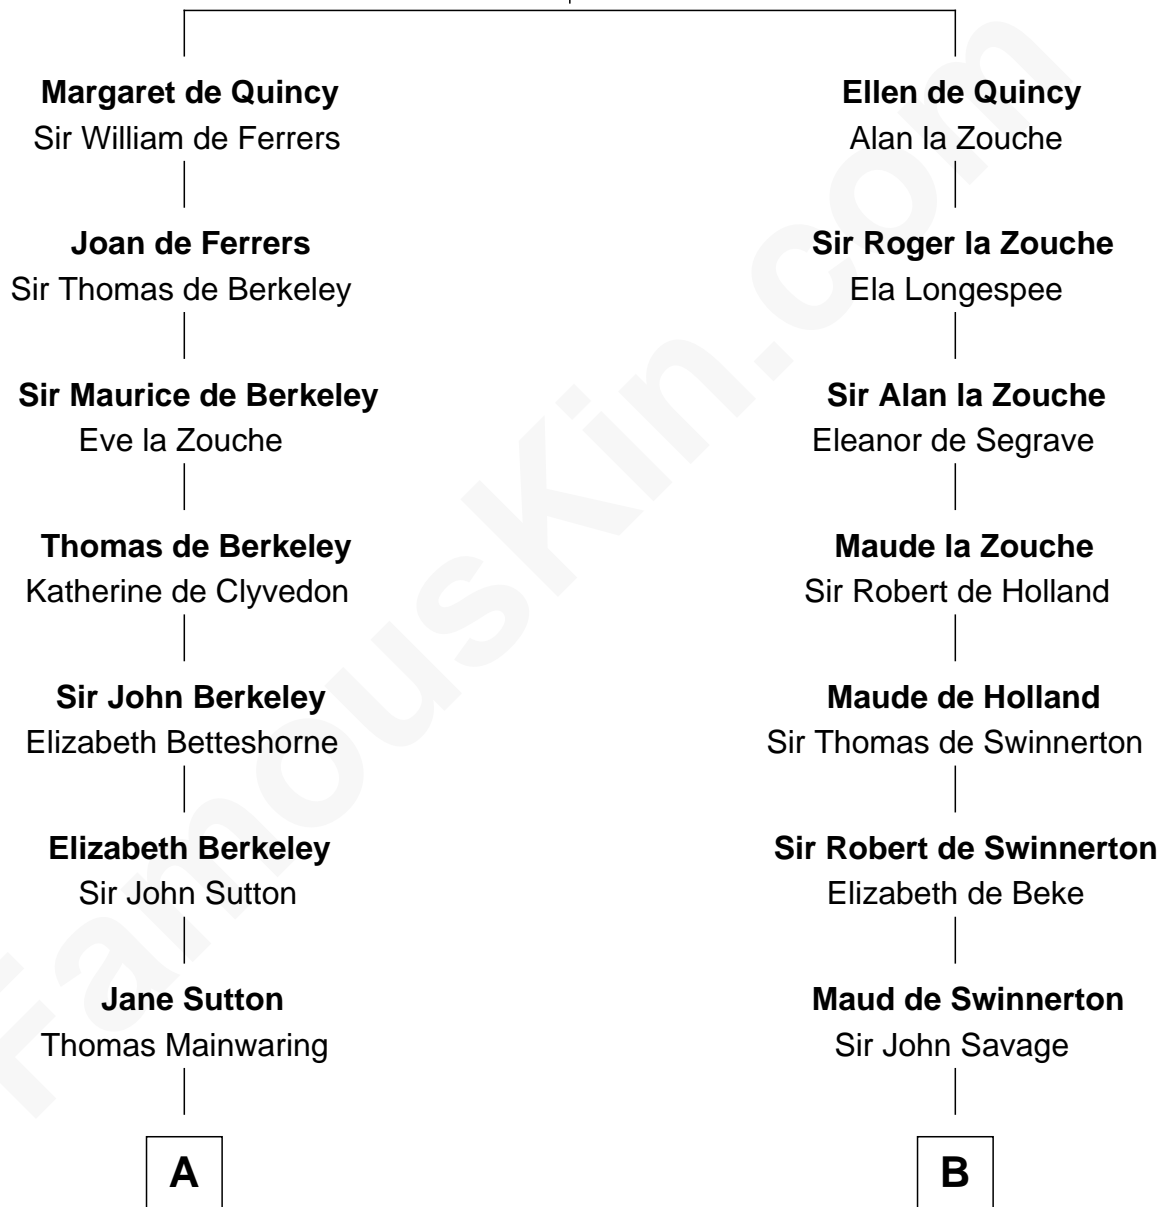

FamousKin.com

Relationship Chart of

Grover Cleveland

22nd and 24th U.S. President

18th cousin 1 time removed of

Abraham Baldwin

Signer of the U.S. Constitution

Sir Roger de Quincy
Helen of Galloway

FamousKin.com