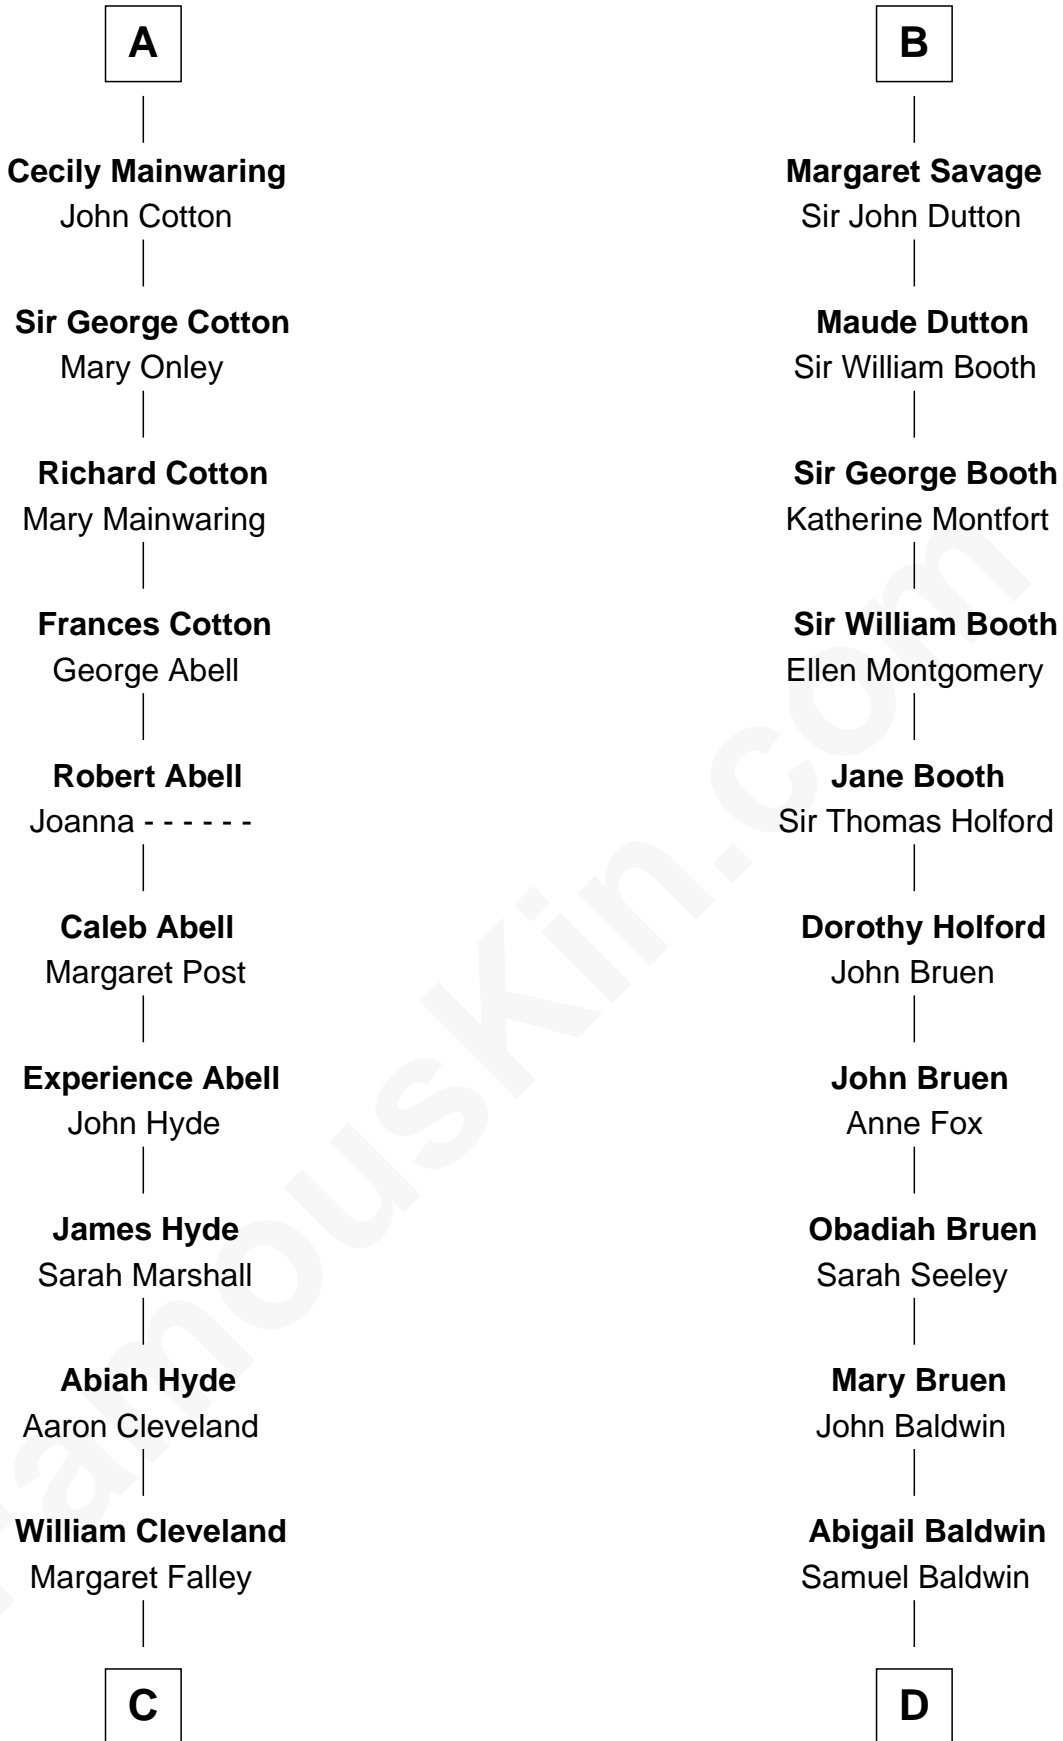

FamousKin.com

Relationship Chart of

Grover Cleveland

22nd and 24th U.S. President

18th cousin 1 time removed of

Abraham Baldwin

Signer of the U.S. Constitution

Sir Roger de Quincy
Helen of Galloway

FamousKin.com