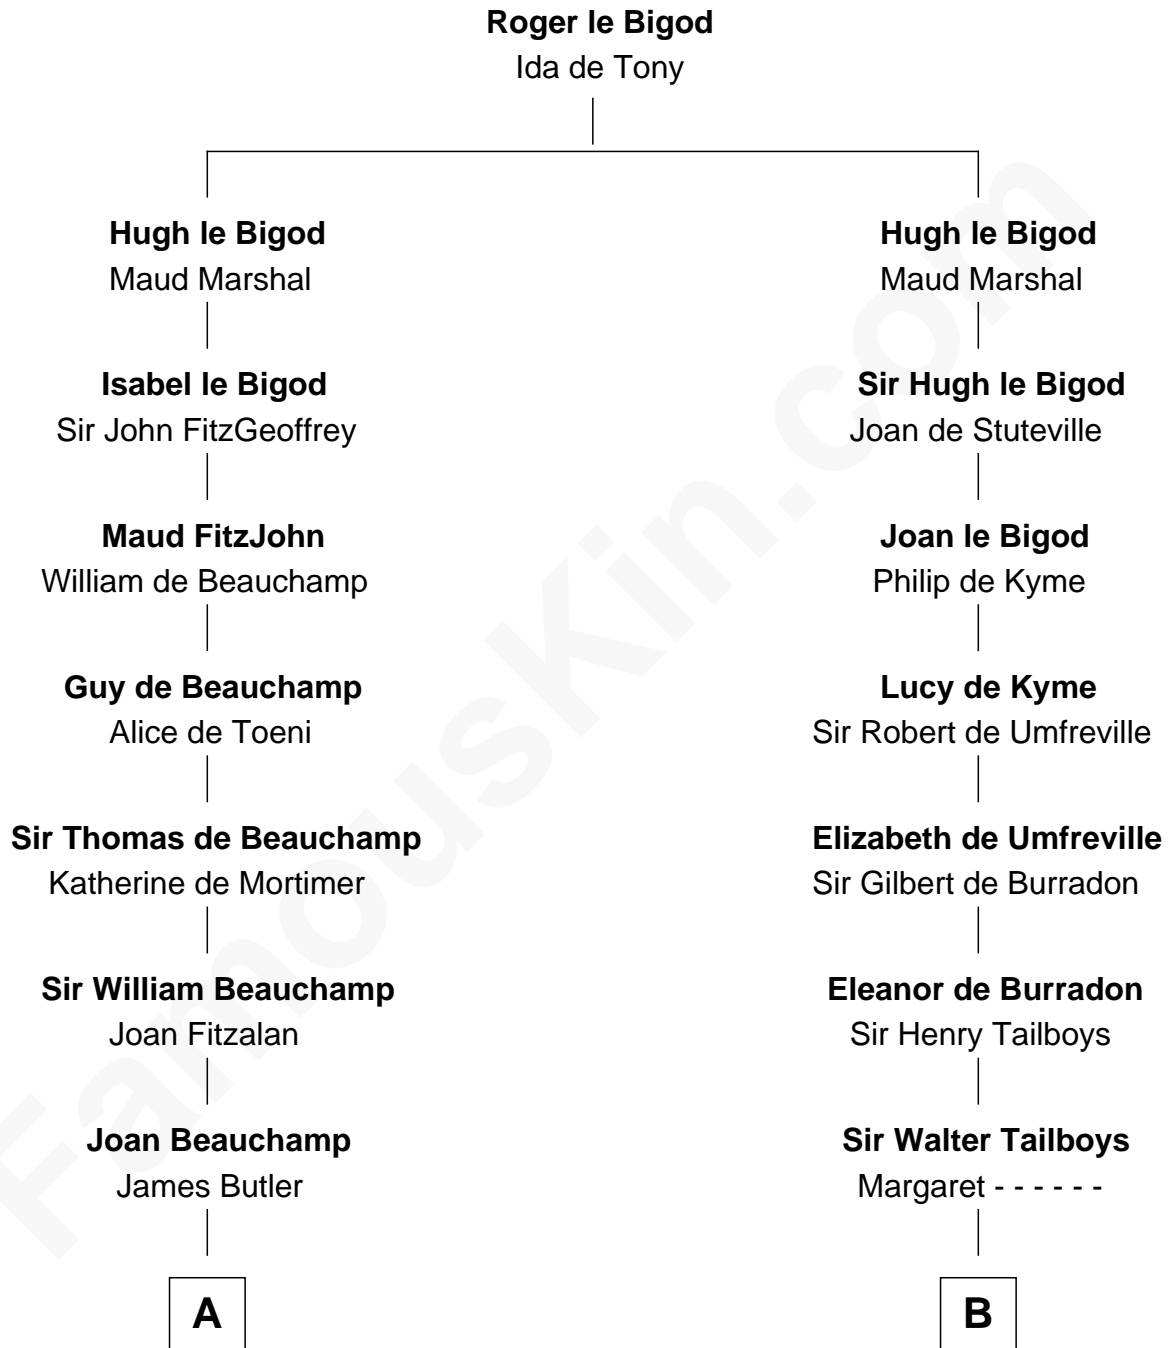

FamousKin.com
Relationship Chart of
Grover Cleveland

22nd and 24th U.S. President

19th cousin 2 times removed of

Charles Carroll

Signer of the Declaration of Independence

C

James Hyde
Sarah Marshall

Abiah Hyde
Aaron Cleveland

William Cleveland
Margaret Falley

Rev. Richard Falley Cleveland
Ann Neal

Grover Cleveland
22nd and 24th U.S. President

D

Jane Sewall
Clement Brooke

Elizabeth Brooke
Charles Carroll

Charles Carroll
Signer of Declaration of Independence