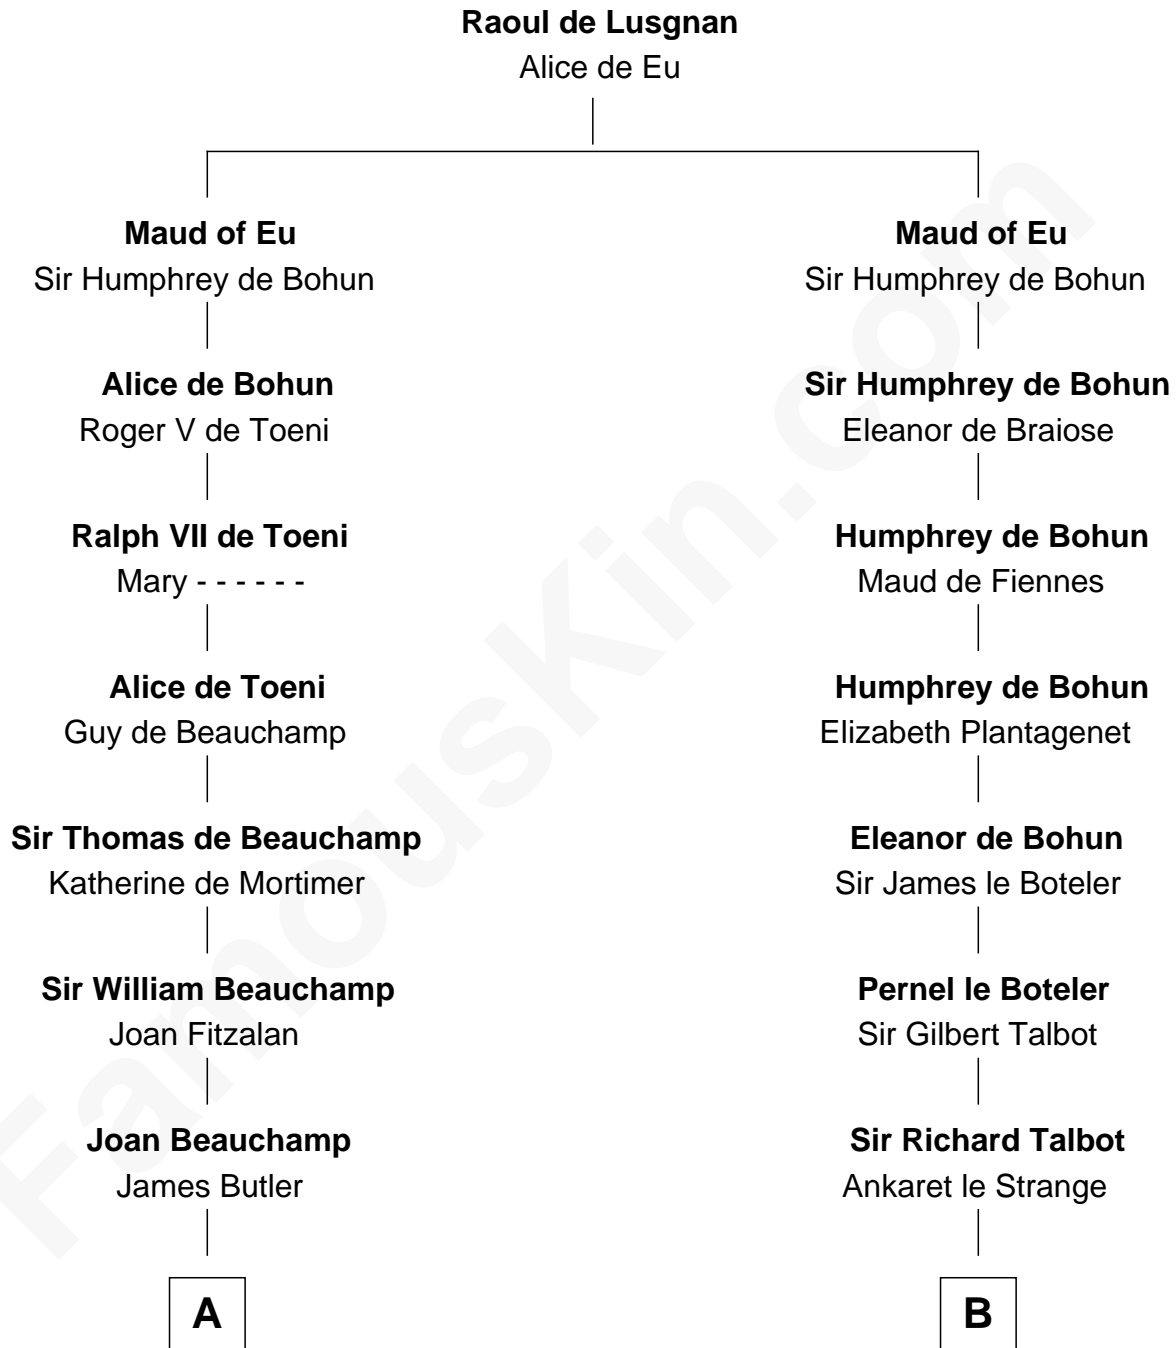

FamousKin.com

Relationship Chart of

Grover Cleveland

22nd and 24th U.S. President

19th cousin 2 times removed of

Charles Carroll

Signer of the Declaration of Independence

C

James Hyde
Sarah Marshall

Abiah Hyde
Aaron Cleveland

William Cleveland
Margaret Falley

Rev. Richard Falley Cleveland
Ann Neal

Grover Cleveland
22nd and 24th U.S. President

D

Jane Sewall
Clement Brooke

Elizabeth Brooke
Charles Carroll