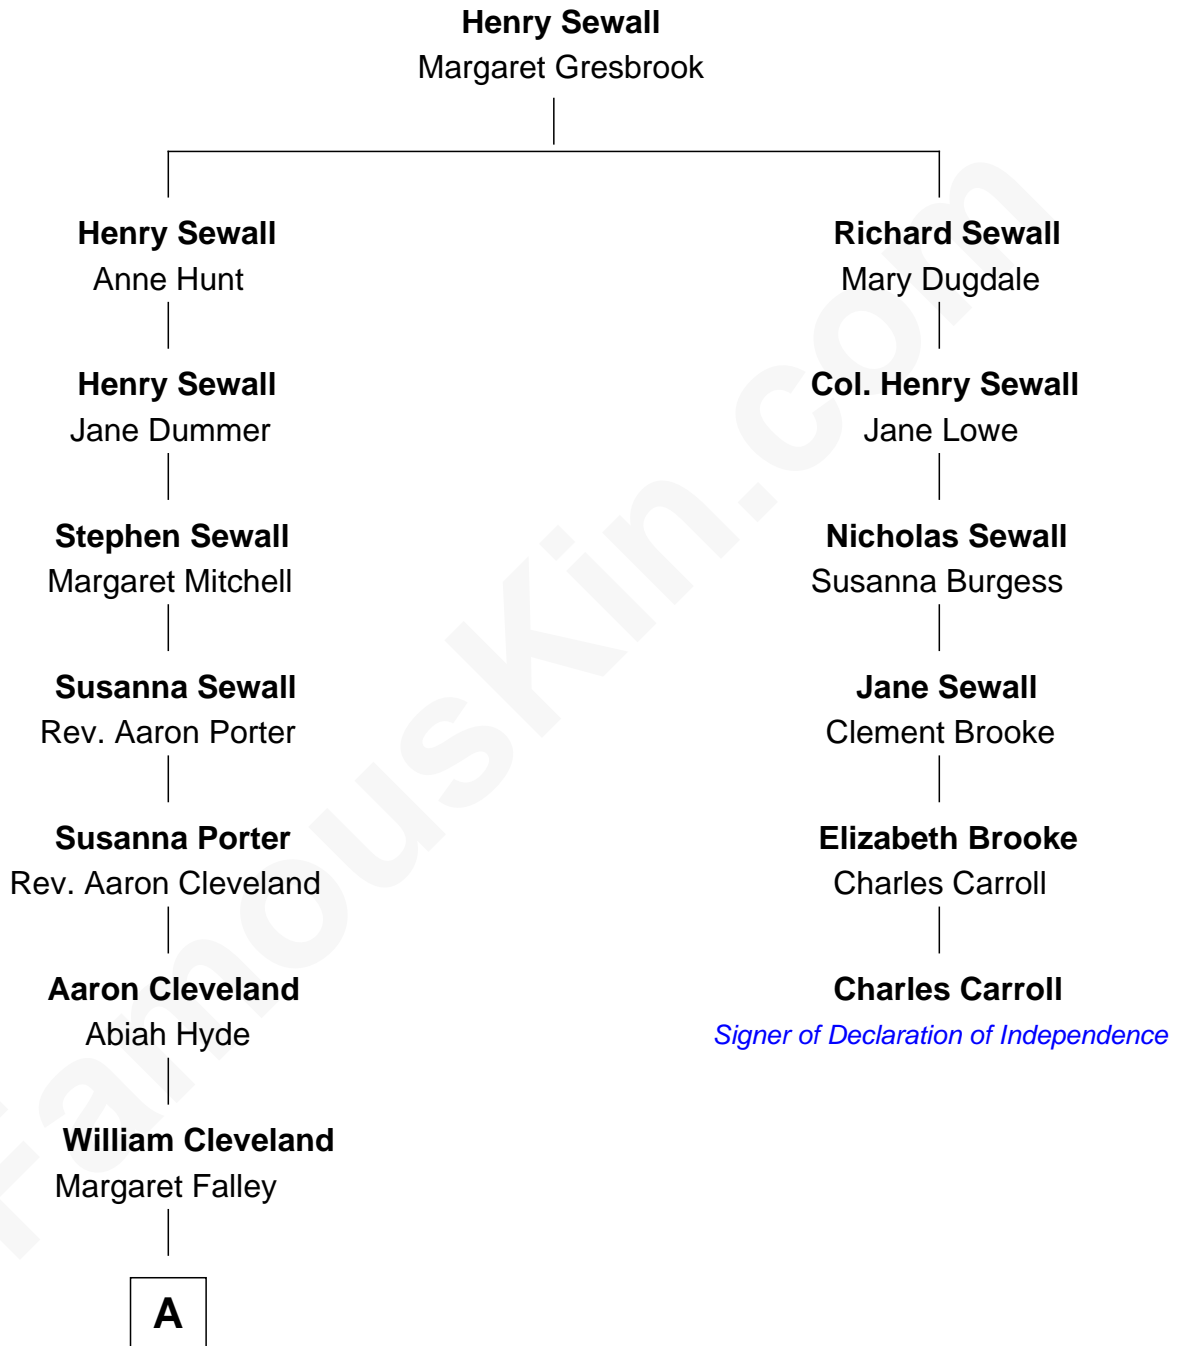

FamousKin.com

Relationship Chart of

Grover Cleveland

22nd and 24th U.S. President

5th cousin 3 times removed of

Charles Carroll

Signer of the Declaration of Independence

A

Rev. Richard Falley Cleveland

Ann Neal

Grover Cleveland

22nd and 24th U.S. President

FamousKin.com