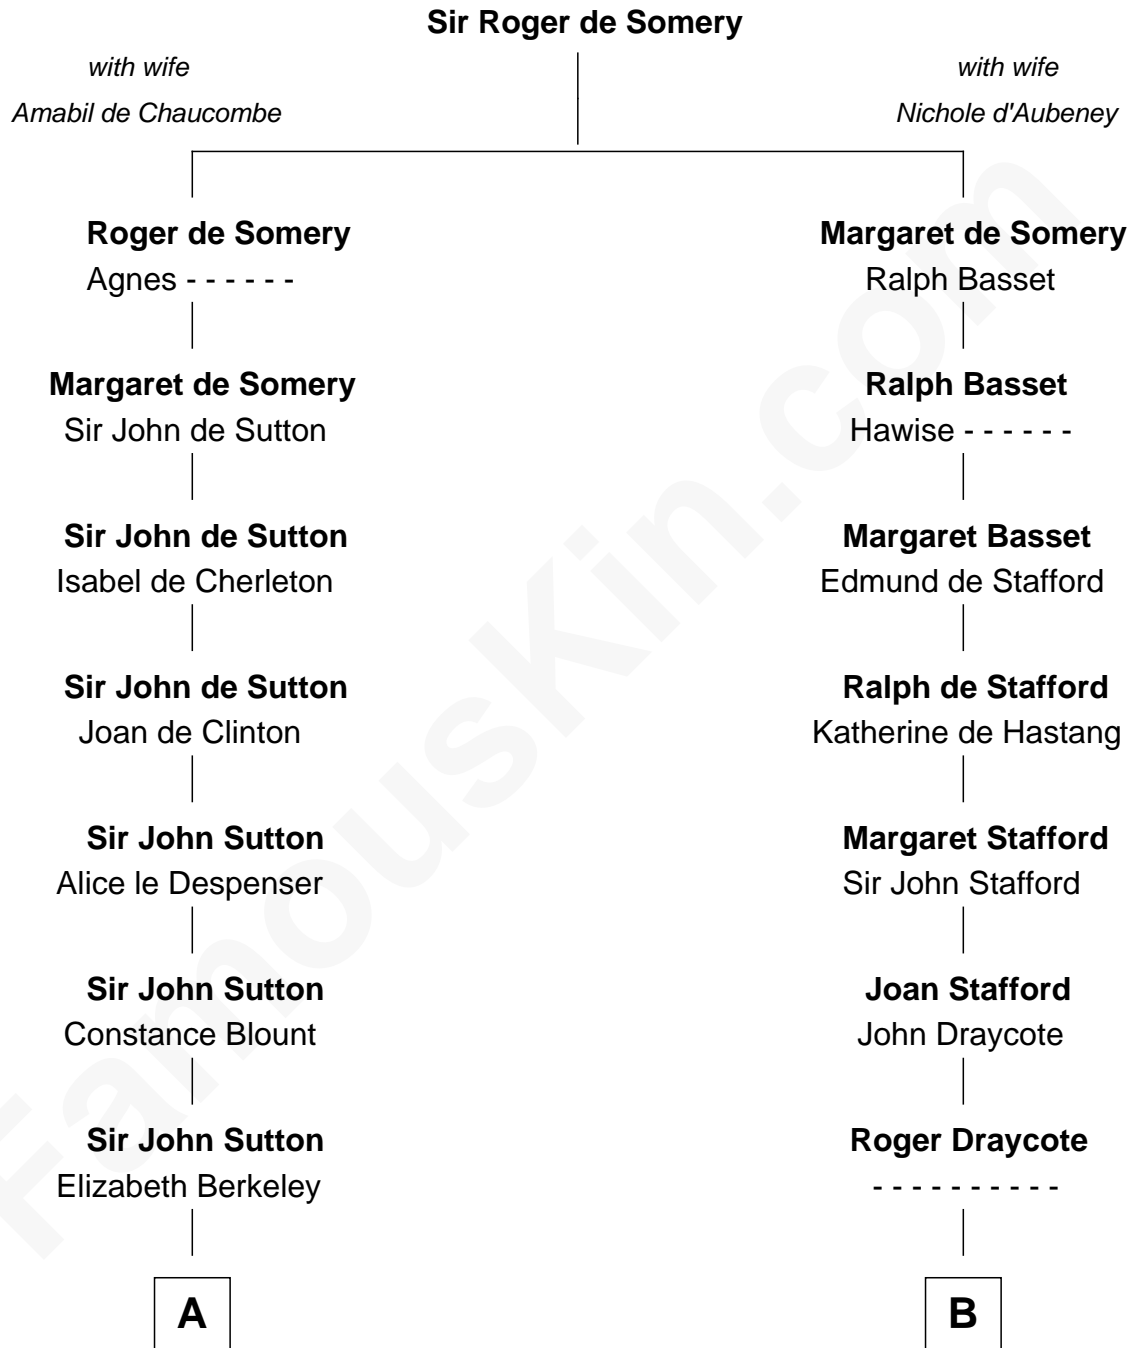

FamousKin.com

Relationship Chart of

Grover Cleveland

22nd and 24th U.S. President

18th cousin 1 time removed of

Charles Carroll

Signer of the Declaration of Independence

FamousKin.com