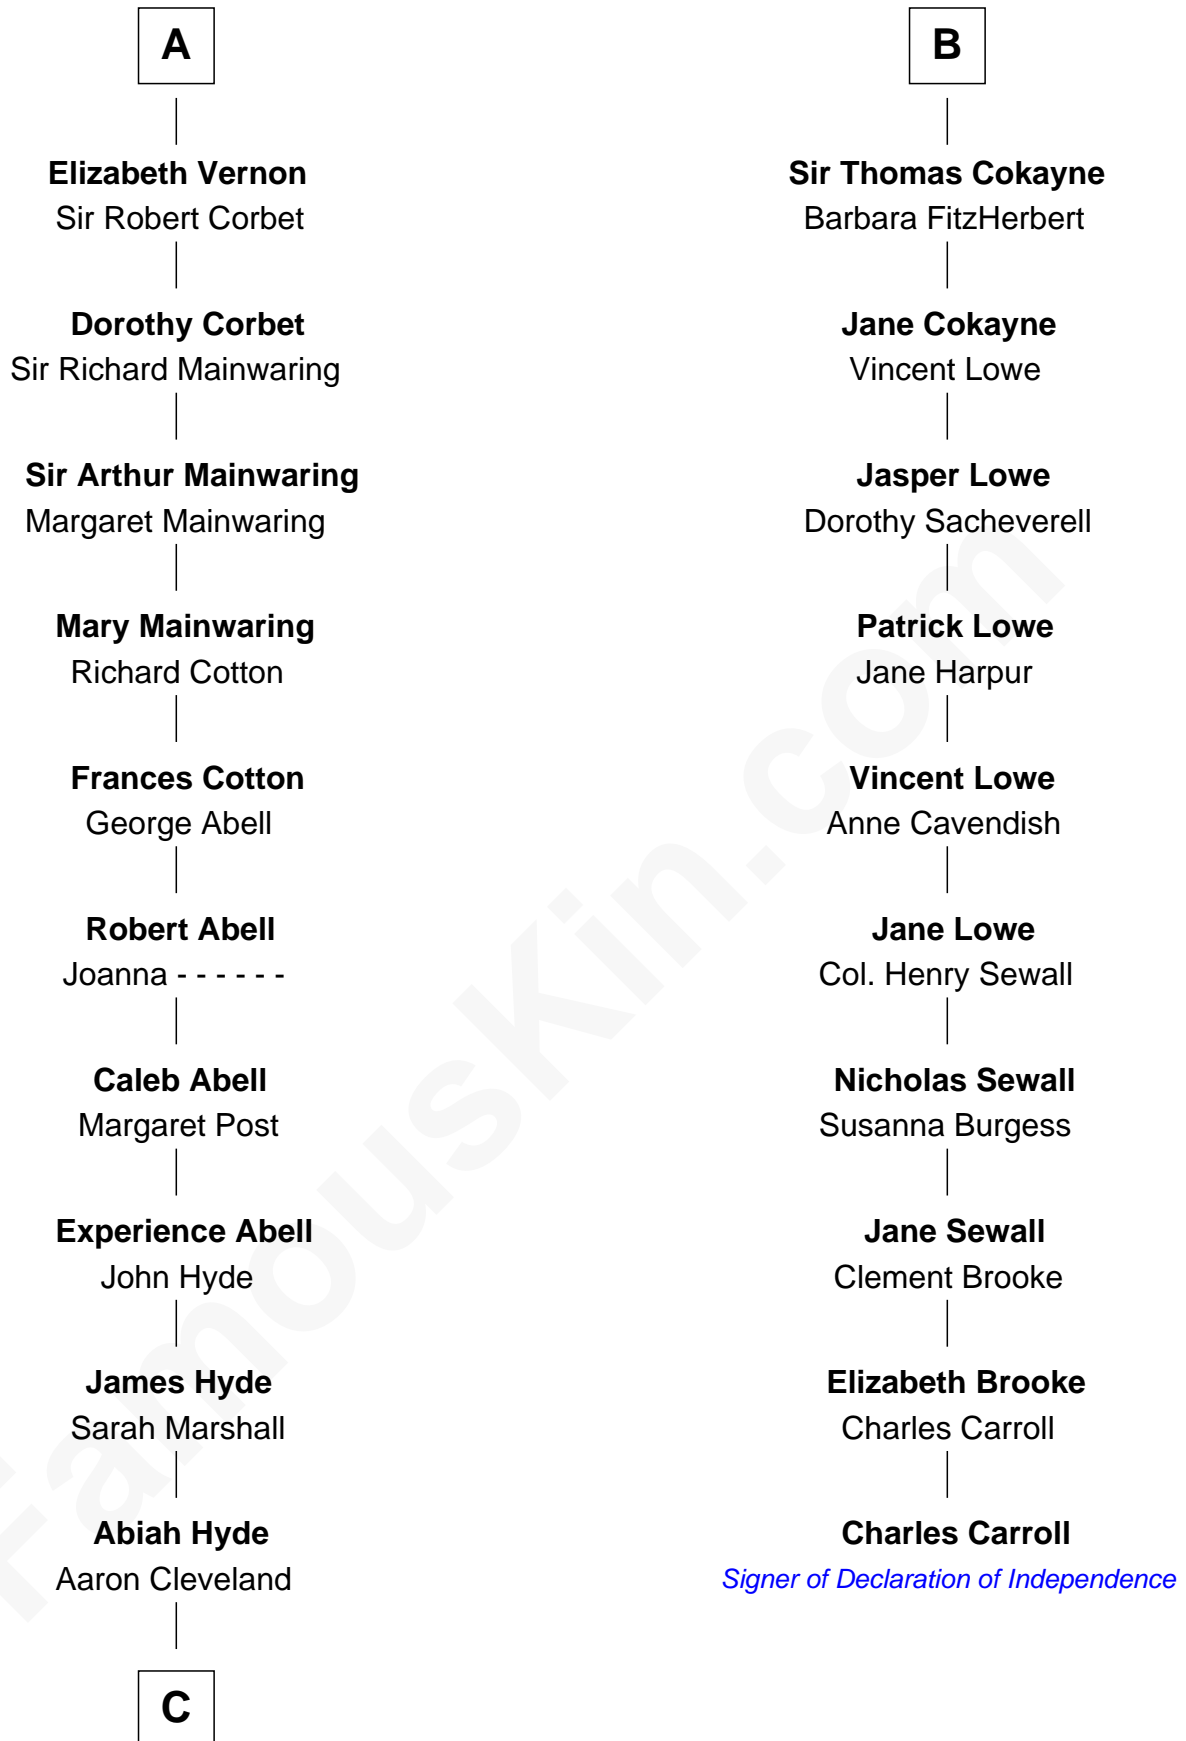

FamousKin.com

Relationship Chart of

Grover Cleveland

22nd and 24th U.S. President

16th cousin 3 times removed of

Charles Carroll

Signer of the Declaration of Independence

Sir Robert de Ros

Isabel de Aubeney

C

—
William Cleveland

Margaret Falley

—
Rev. Richard Falley Cleveland

Ann Neal

—
Grover Cleveland

22nd and 24th U.S. President