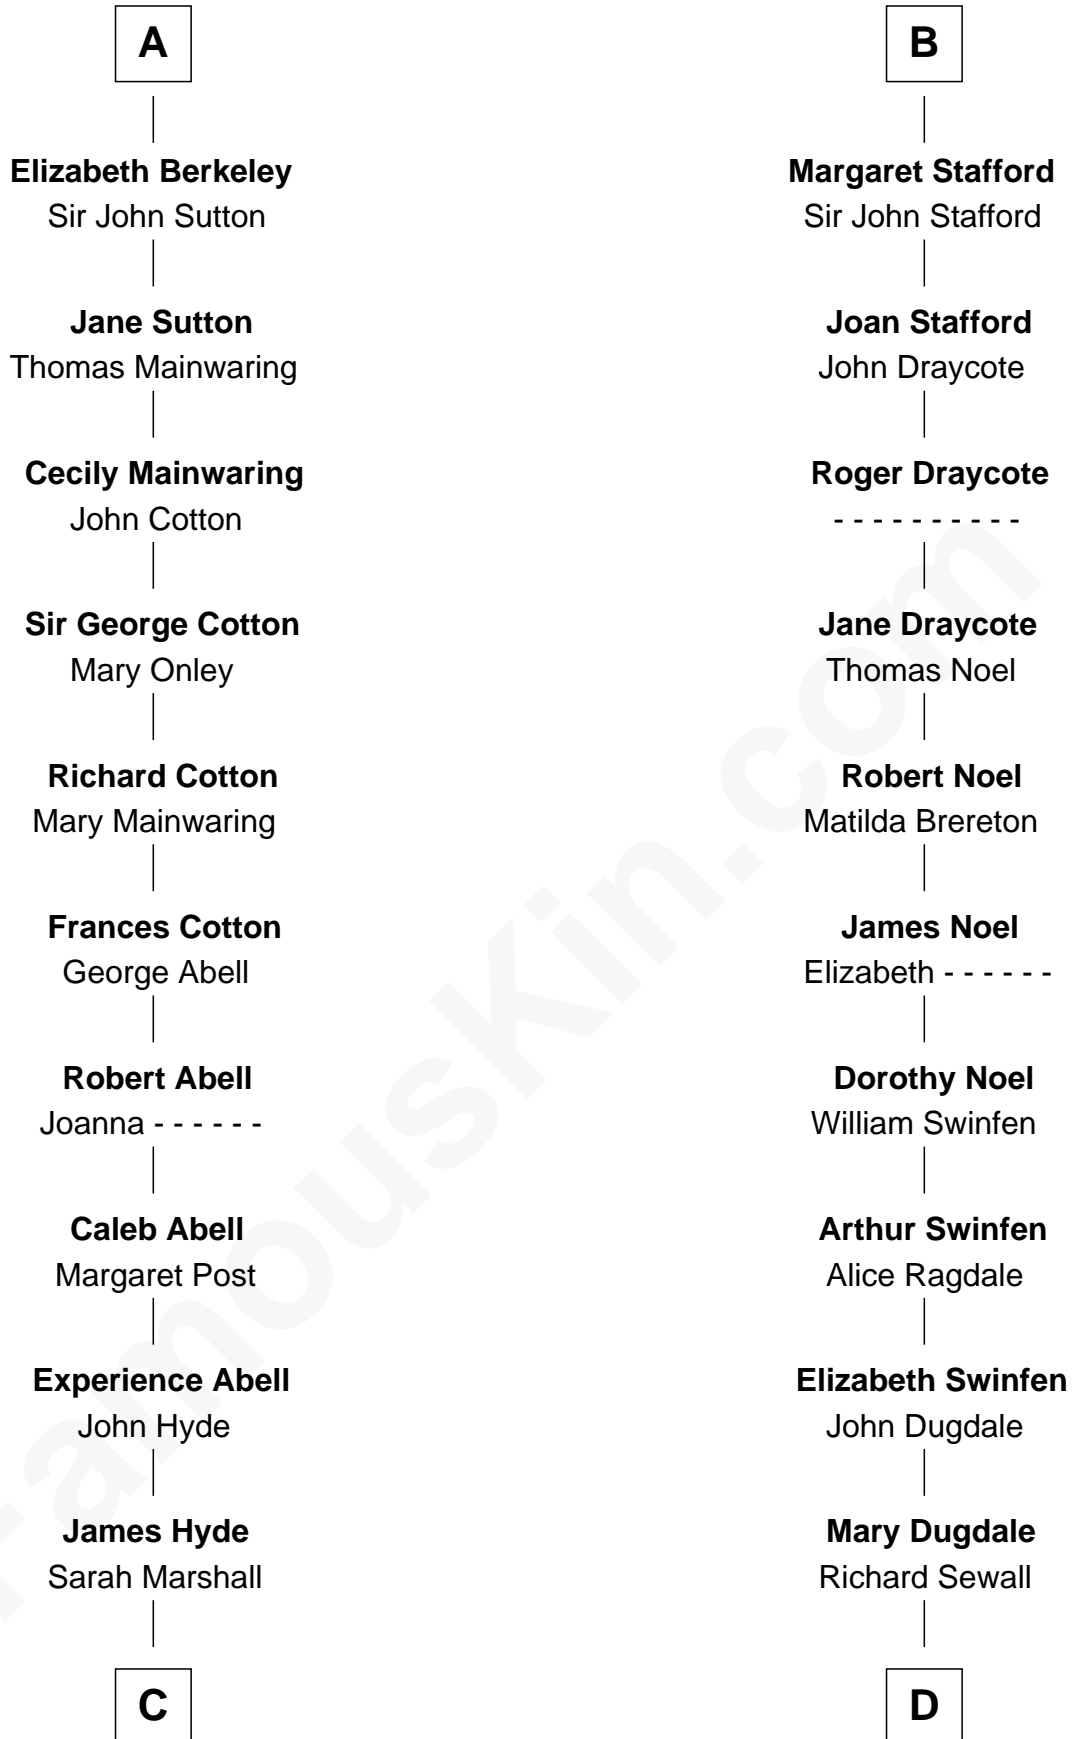

FamousKin.com

Relationship Chart of

Grover Cleveland

22nd and 24th U.S. President

20th cousin 1 time removed of

Charles Carroll

Signer of the Declaration of Independence

Simon III de Montfort

Maud - - - - -

C

Abiah Hyde
Aaron Cleveland

William Cleveland
Margaret Falley

Rev. Richard Falley Cleveland
Ann Neal

Grover Cleveland
22nd and 24th U.S. President

D

Col. Henry Sewall
Jane Lowe