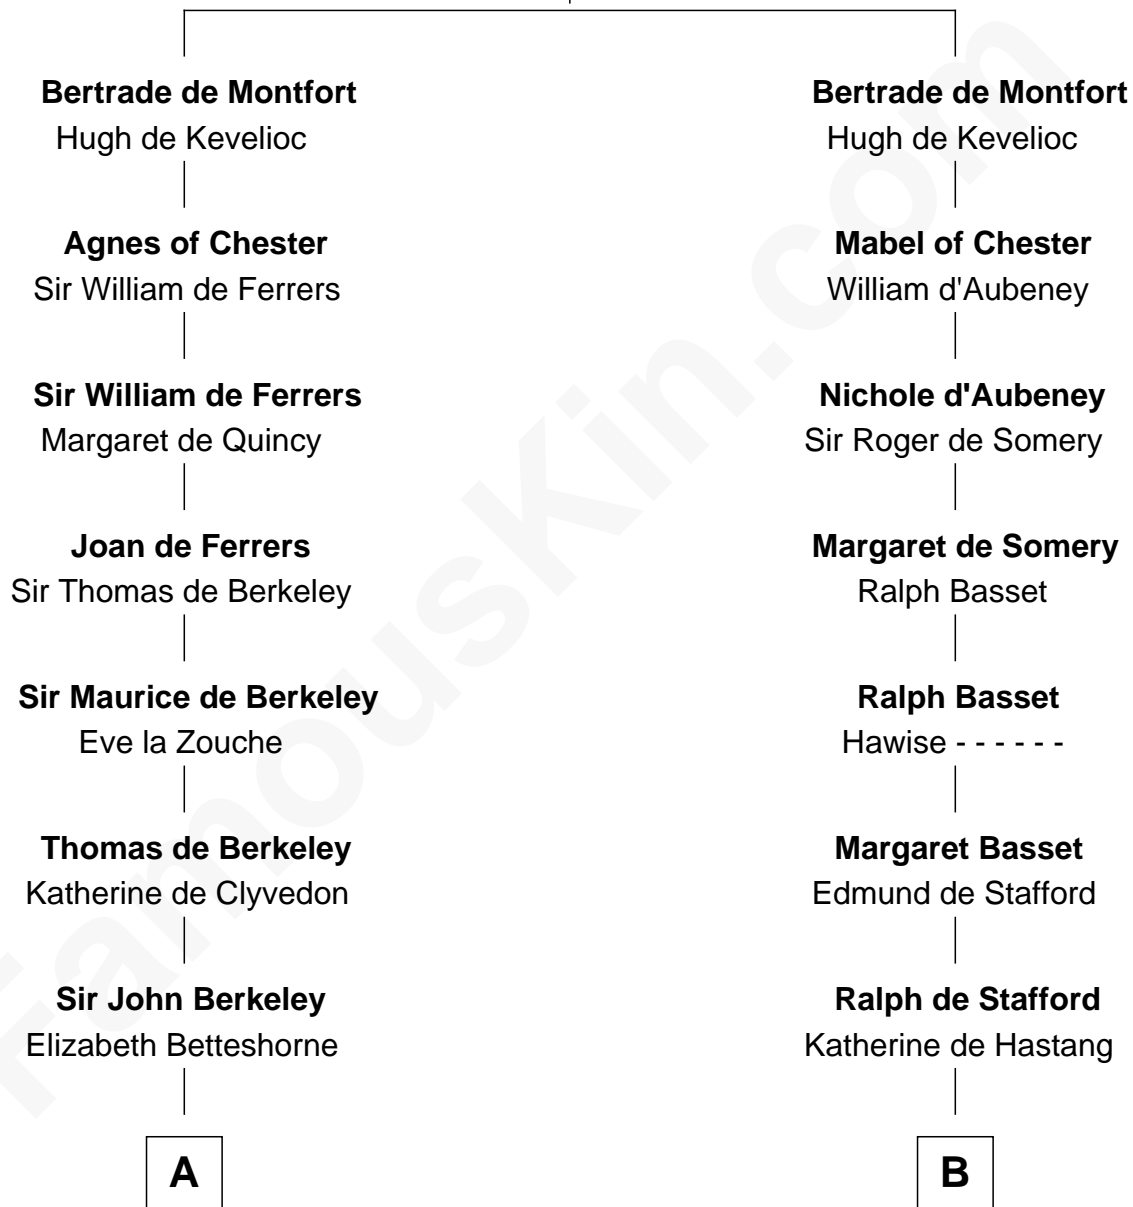

FamousKin.com

Relationship Chart of

Grover Cleveland

22nd and 24th U.S. President

20th cousin 1 time removed of

Charles Carroll

Signer of the Declaration of Independence

Simon III de Montfort

Maud - - - - -

C

Abiah Hyde
Aaron Cleveland

William Cleveland
Margaret Falley

Rev. Richard Falley Cleveland
Ann Neal

Grover Cleveland
22nd and 24th U.S. President

D

Col. Henry Sewall
Jane Lowe