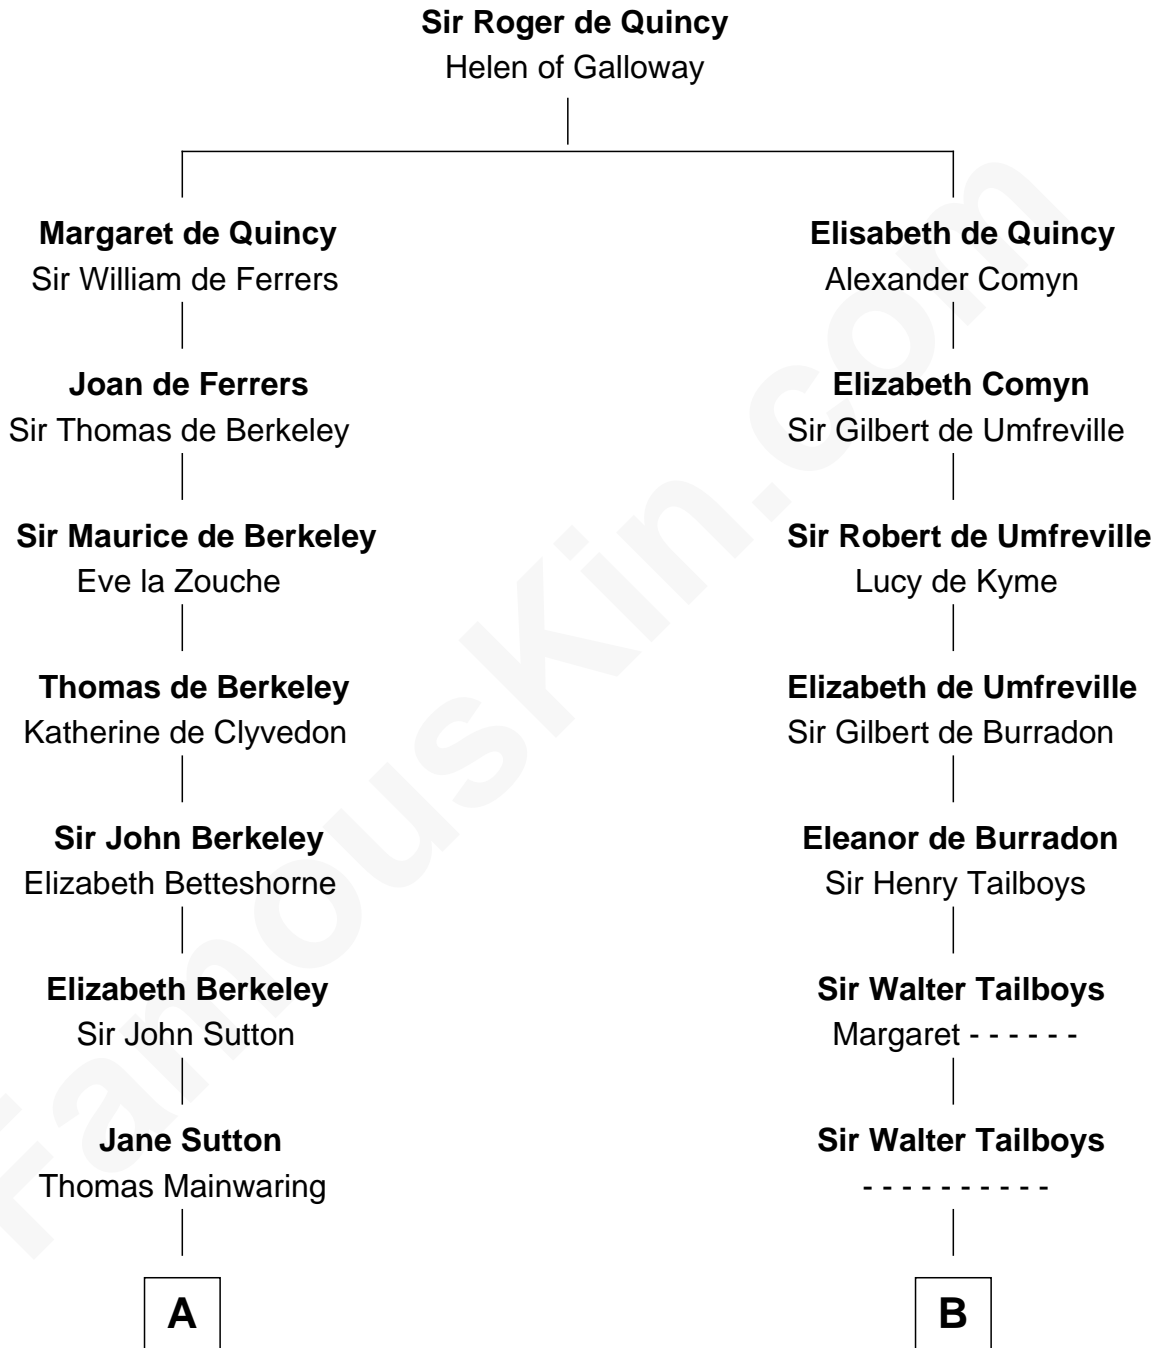

FamousKin.com Relationship Chart of

Grover Cleveland
22nd and 24th U.S. President

18th cousin of

Charles Carroll
Signer of the Declaration of Independence

C

Rev. Richard Falley Cleveland

Ann Neal

Grover Cleveland

22nd and 24th U.S. President

D

Elizabeth Brooke

Charles Carroll

Charles Carroll

Signer of Declaration of Independence

FamousKin.com