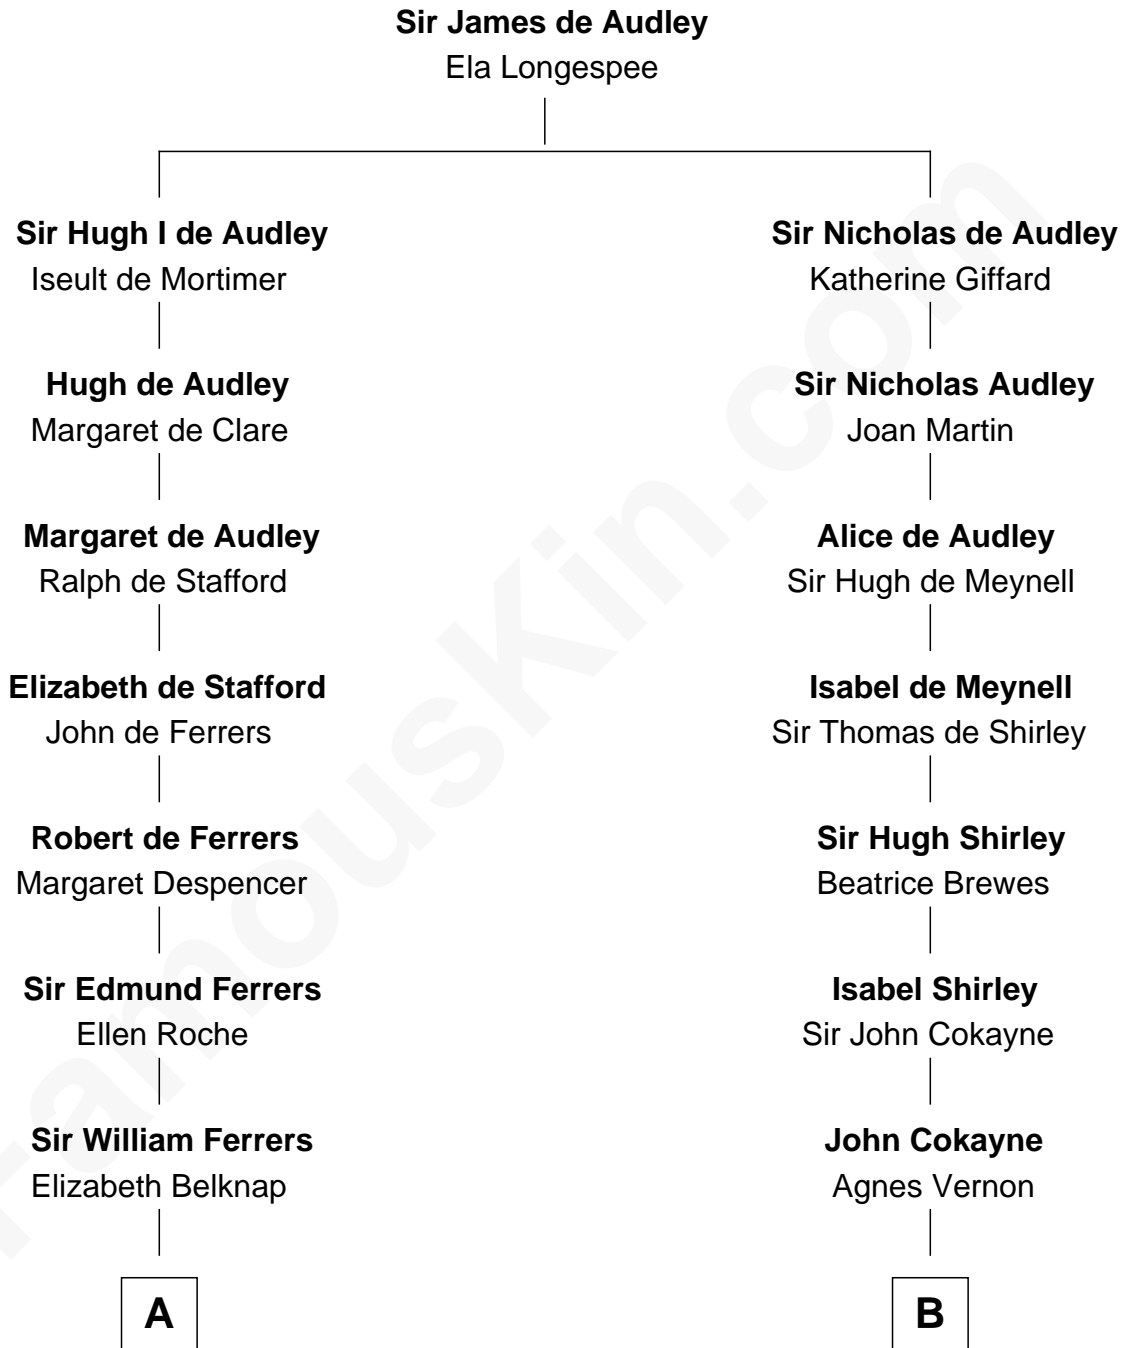

FamousKin.com

Relationship Chart of

Grover Cleveland

22nd and 24th U.S. President

17th cousin 4 times removed of

Charles Carroll

Signer of the Declaration of Independence

C

James Hyde
Sarah Marshall

Abiah Hyde
Aaron Cleveland

William Cleveland
Margaret Falley

Rev. Richard Falley Cleveland
Ann Neal

Grover Cleveland
22nd and 24th U.S. President

FamousKin.com