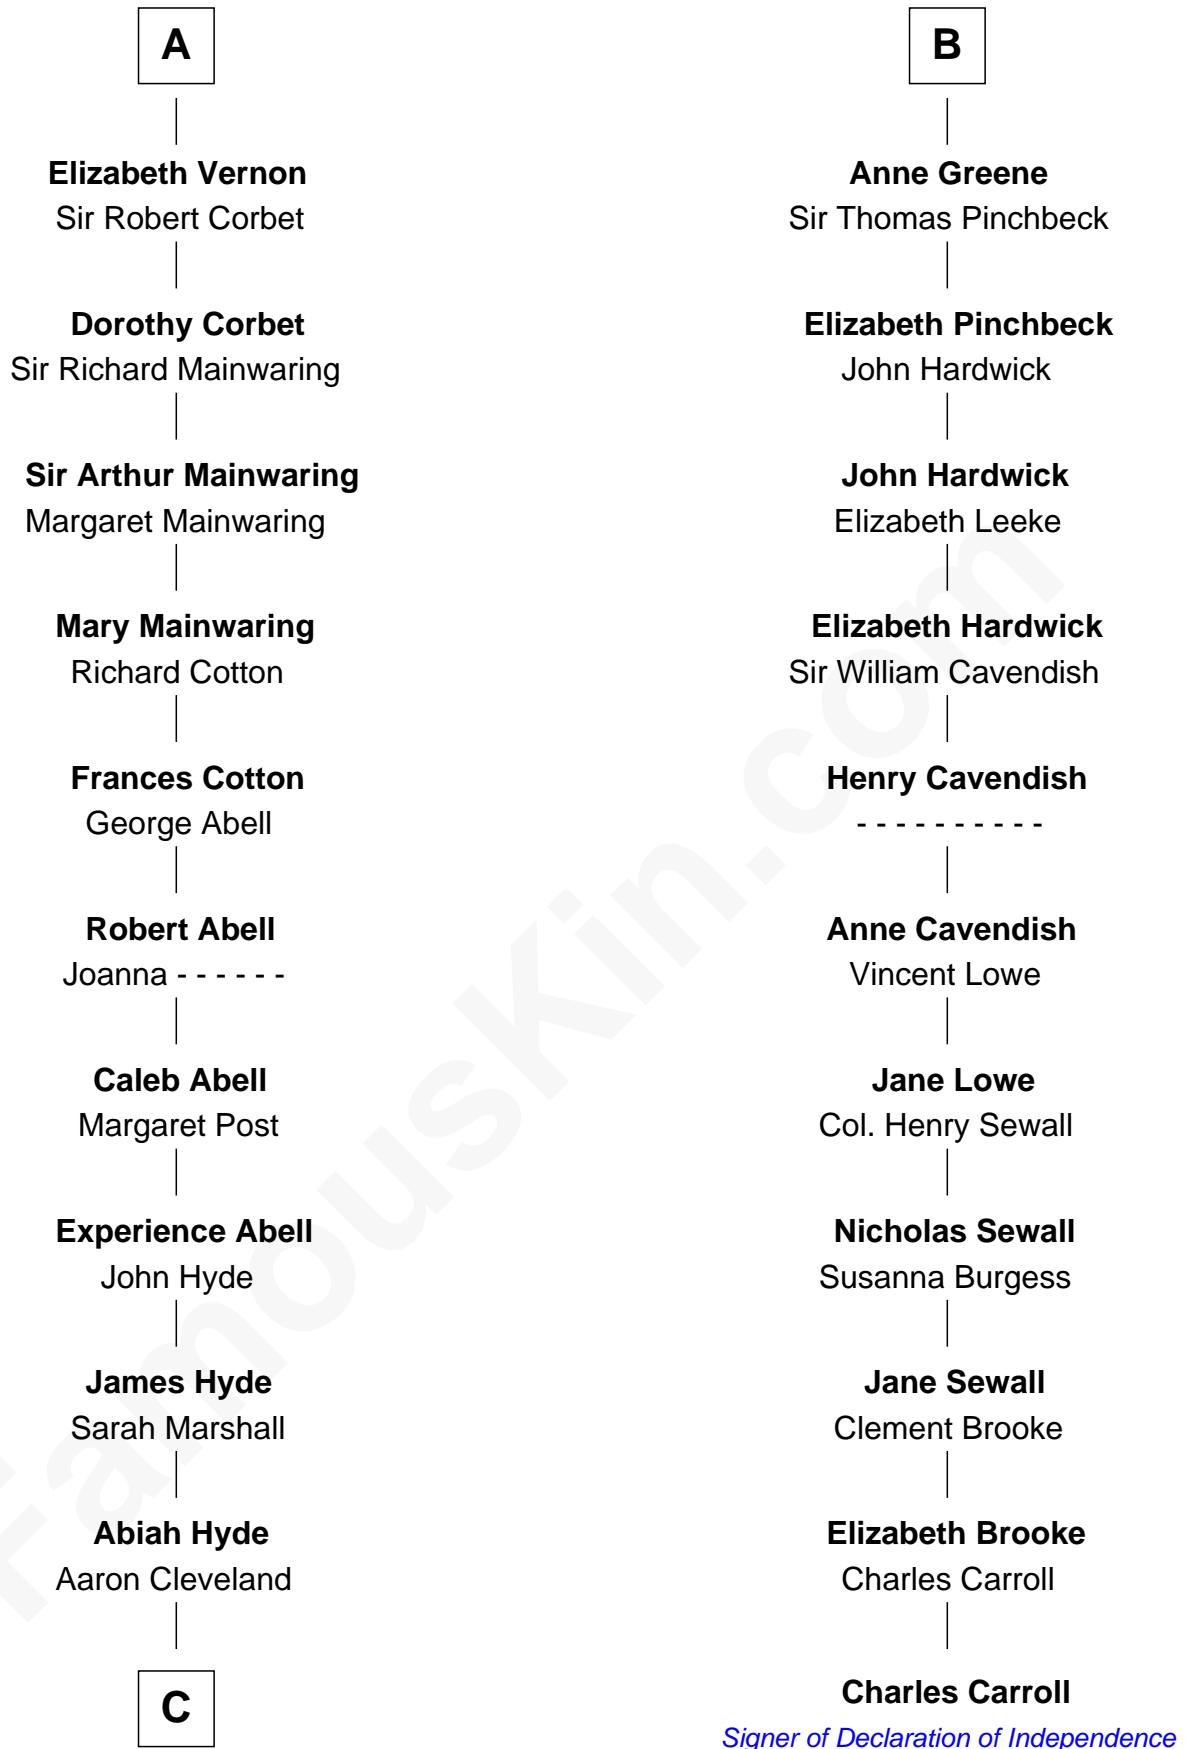

FamousKin.com

Relationship Chart of

Grover Cleveland

22nd and 24th U.S. President

17th cousin 2 times removed of

Charles Carroll

Signer of the Declaration of Independence

FamousKin.com