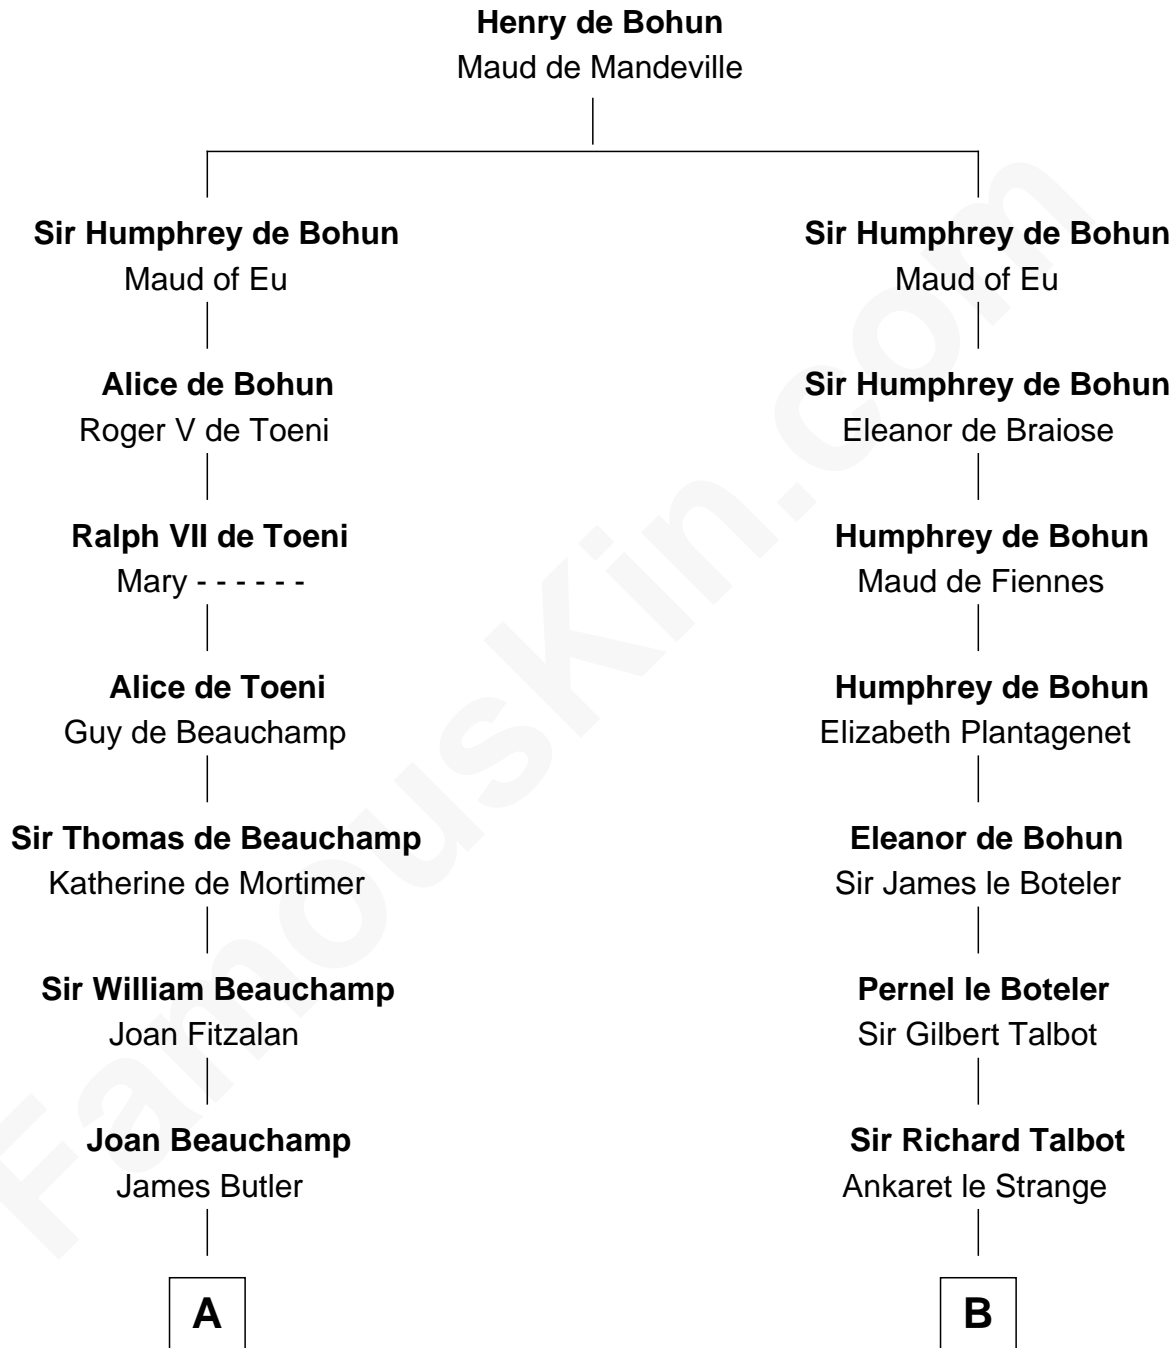

FamousKin.com

Relationship Chart of

Grover Cleveland

22nd and 24th U.S. President

19th cousin 2 times removed of

John Carroll

Founder of Georgetown University

C

James Hyde
Sarah Marshall

Abiah Hyde
Aaron Cleveland

William Cleveland
Margaret Falley

Rev. Richard Falley Cleveland
Ann Neal

Grover Cleveland
22nd and 24th U.S. President

D

Anne Digges
Henry Darnall

Eleanor Darnall
Daniel Carroll