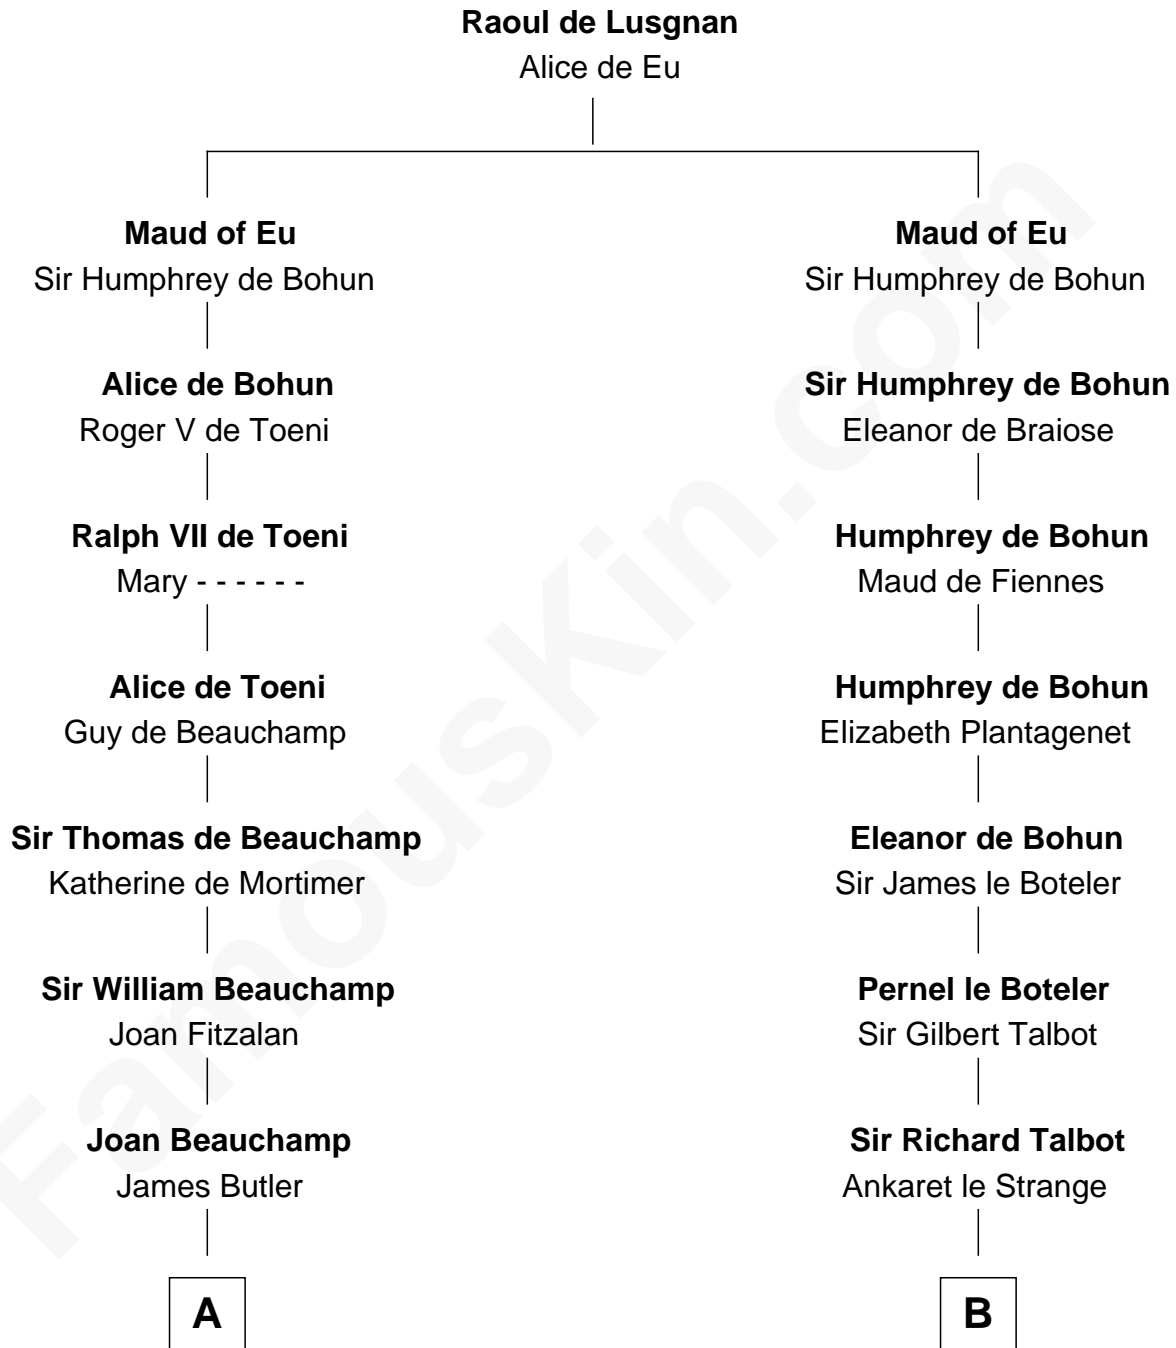

## Relationship Chart of

### Grover Cleveland

22nd and 24th U.S. President

19th cousin 2 times removed of

**John Carroll**

Founder of Georgetown University

**C**

**James Hyde**  
Sarah Marshall

**Abiah Hyde**  
Aaron Cleveland