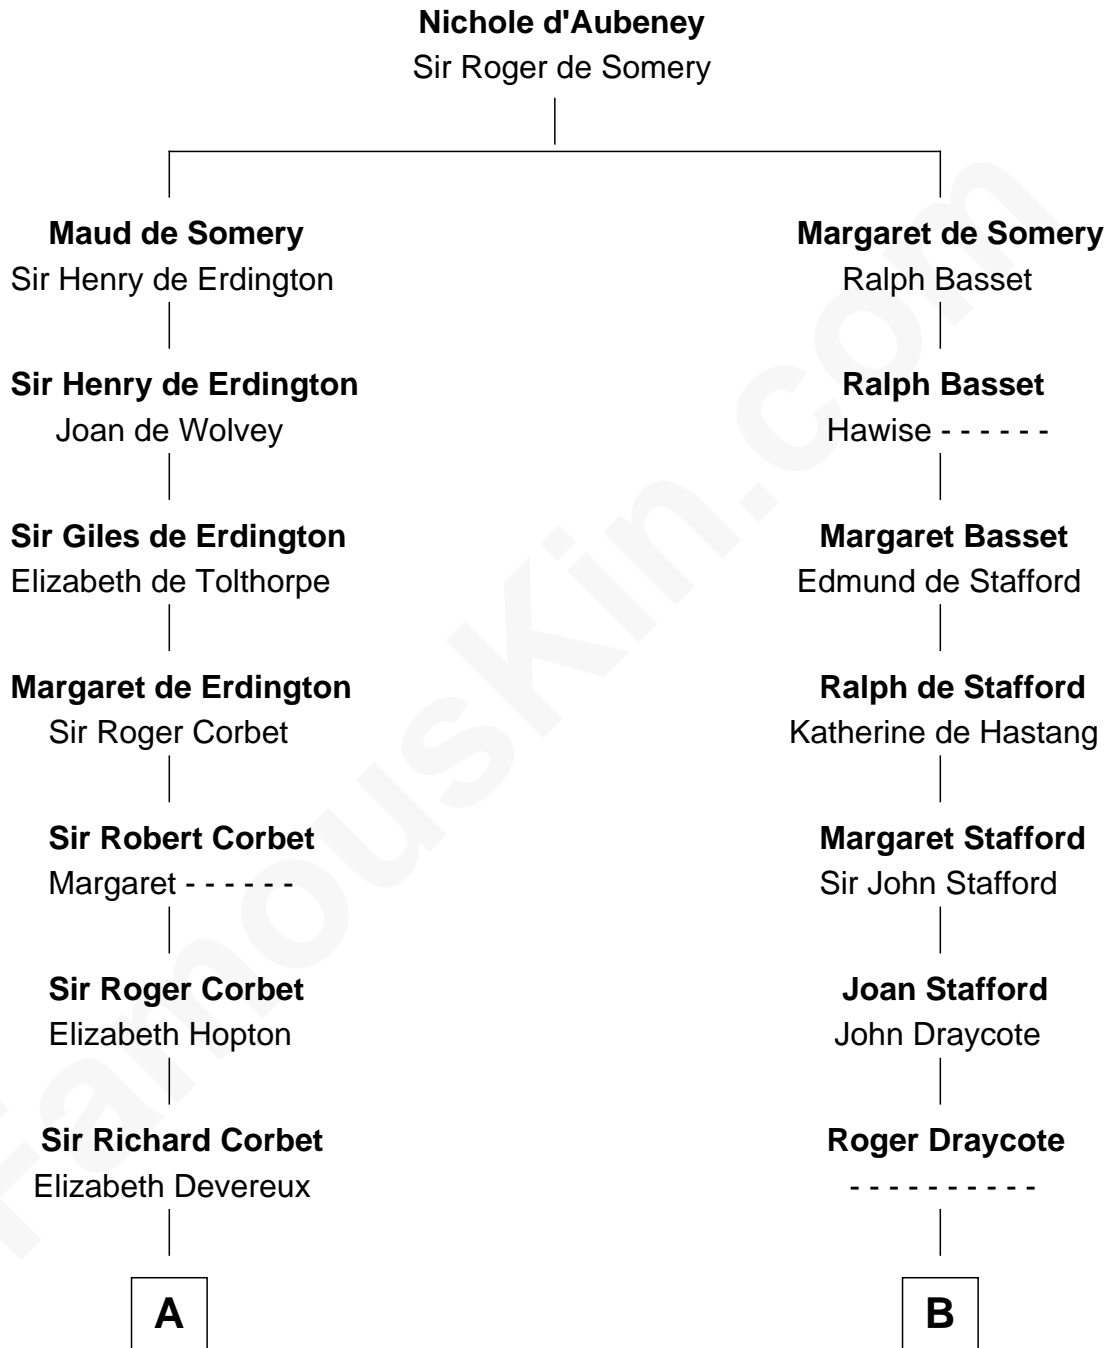

FamousKin.com

Relationship Chart of

Grover Cleveland

22nd and 24th U.S. President

18th cousin 1 time removed of

John Carroll

Founder of Georgetown University