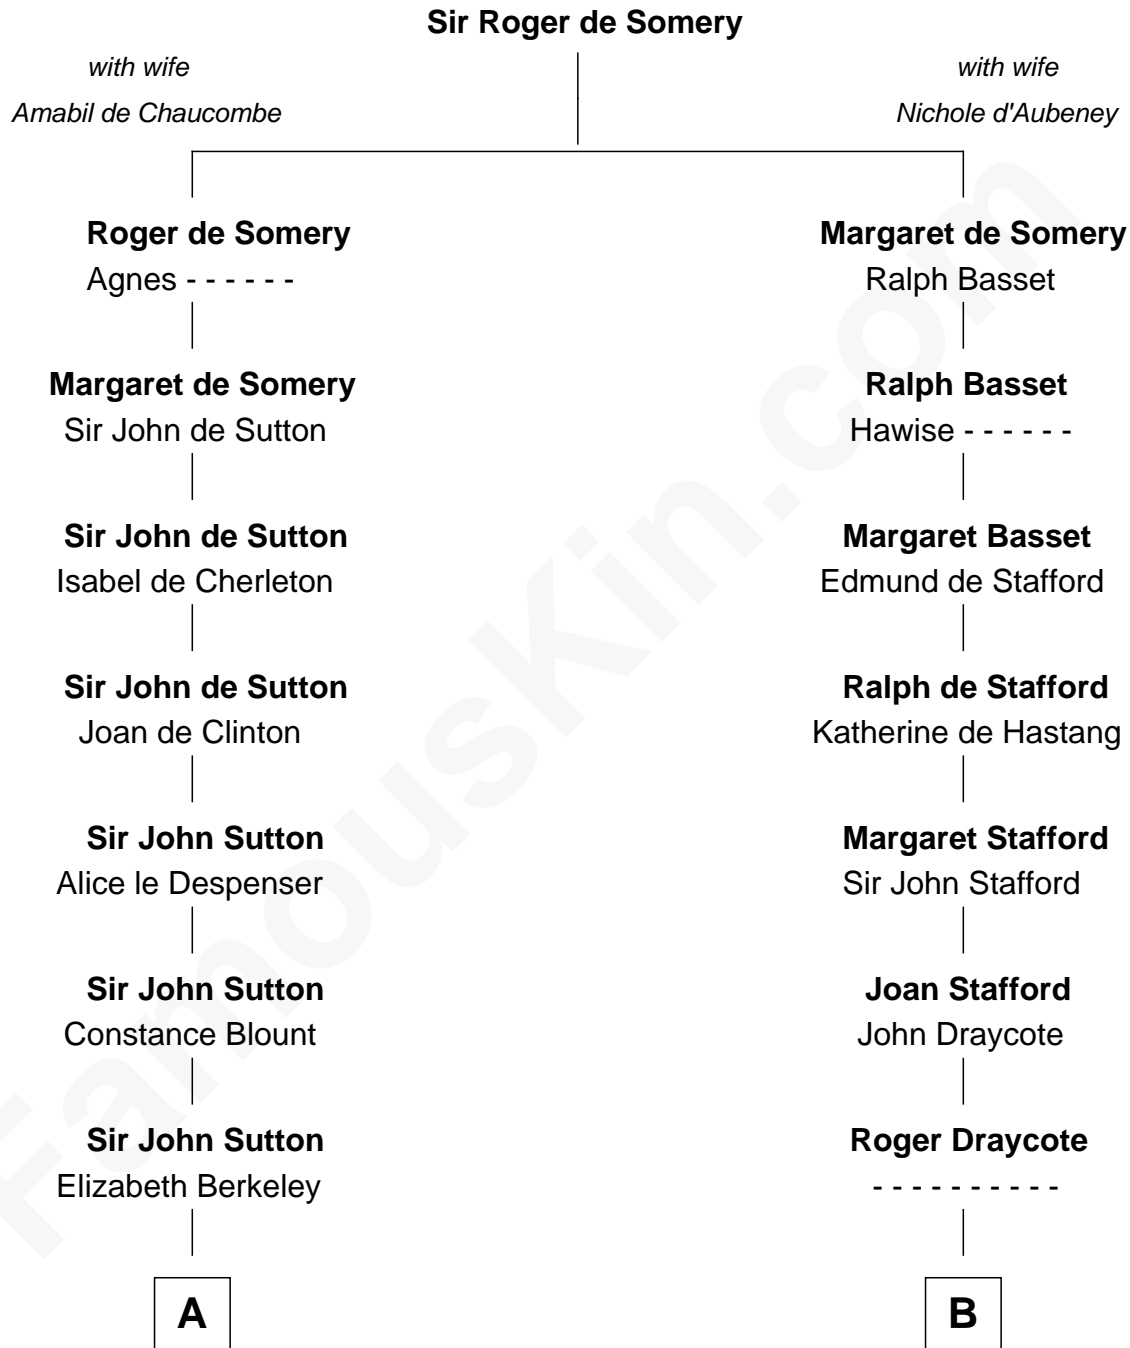

FamousKin.com

Relationship Chart of

Grover Cleveland

22nd and 24th U.S. President

18th cousin 1 time removed of

John Carroll

Founder of Georgetown University

FamousKin.com