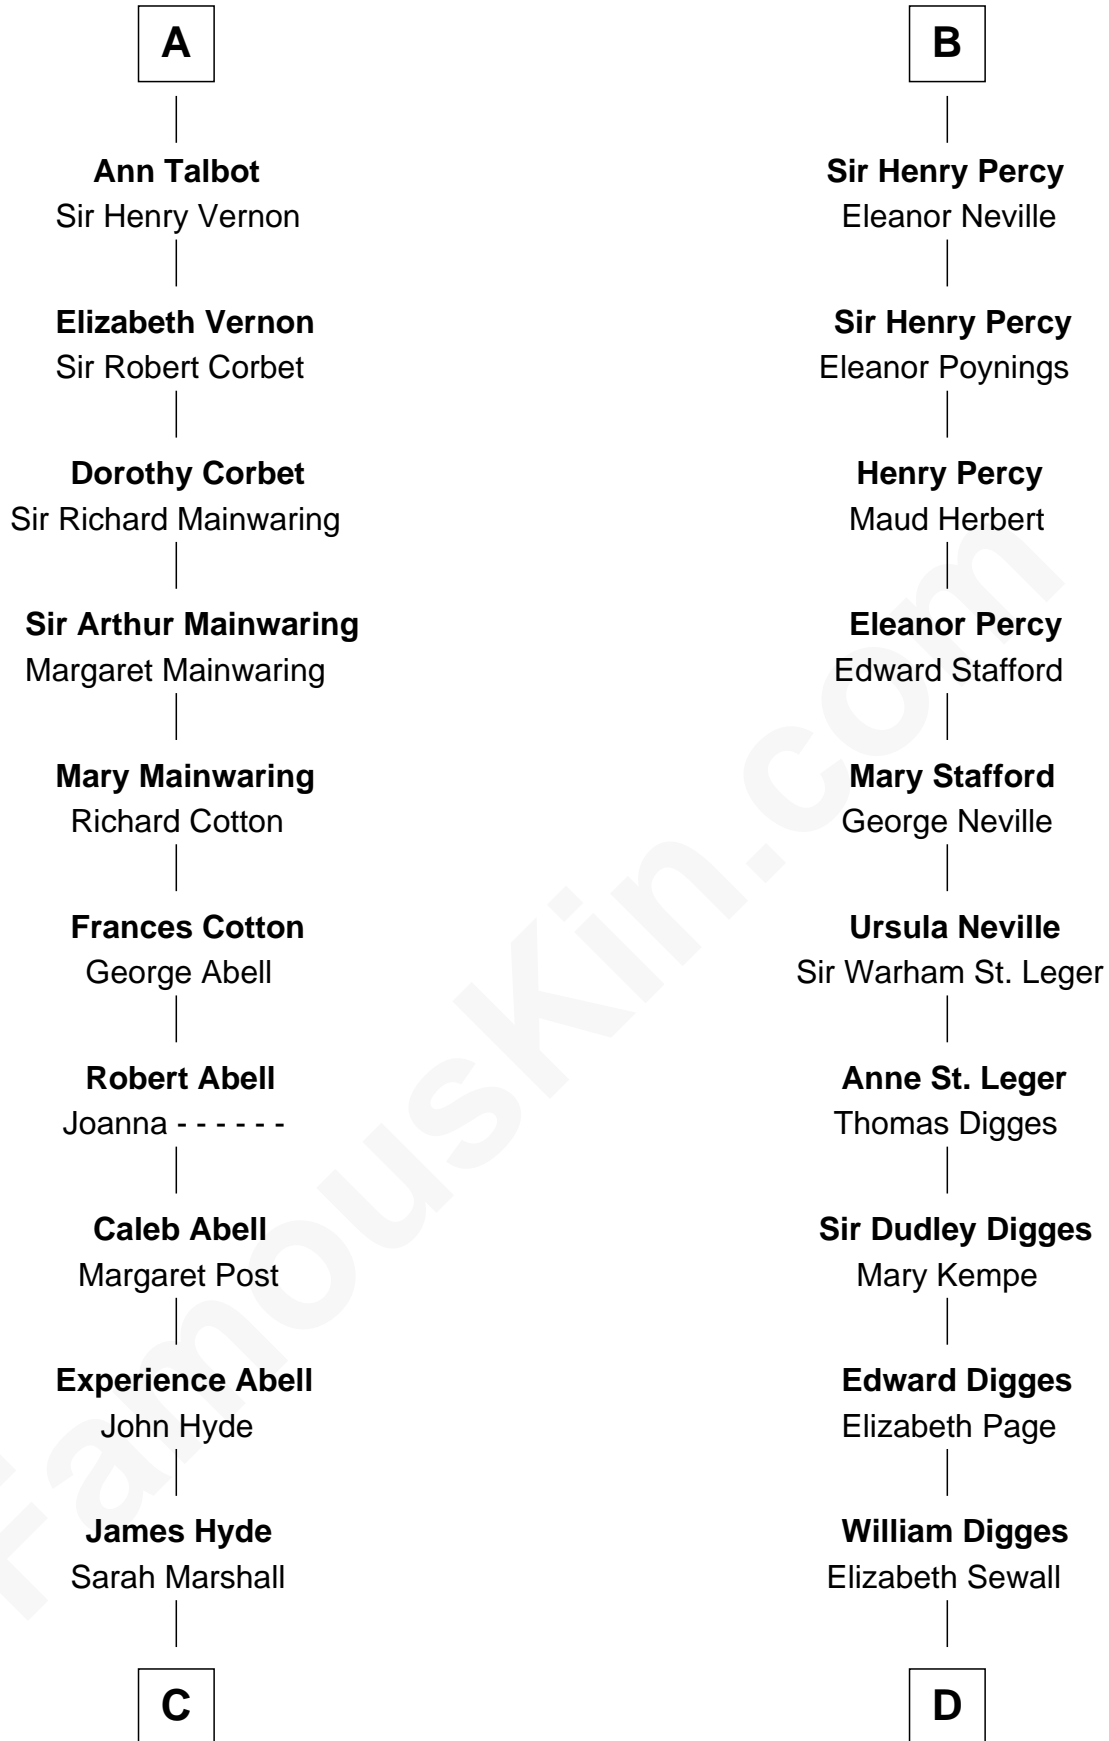

## Relationship Chart of

### Grover Cleveland

22nd and 24th U.S. President

19th cousin 1 time removed of

### John Carroll

Founder of Georgetown University

**C**

**Abiah Hyde**  
Aaron Cleveland

**William Cleveland**  
Margaret Falley

**Rev. Richard Falley Cleveland**  
Ann Neal

**Grover Cleveland**  
*22nd and 24th U.S. President*