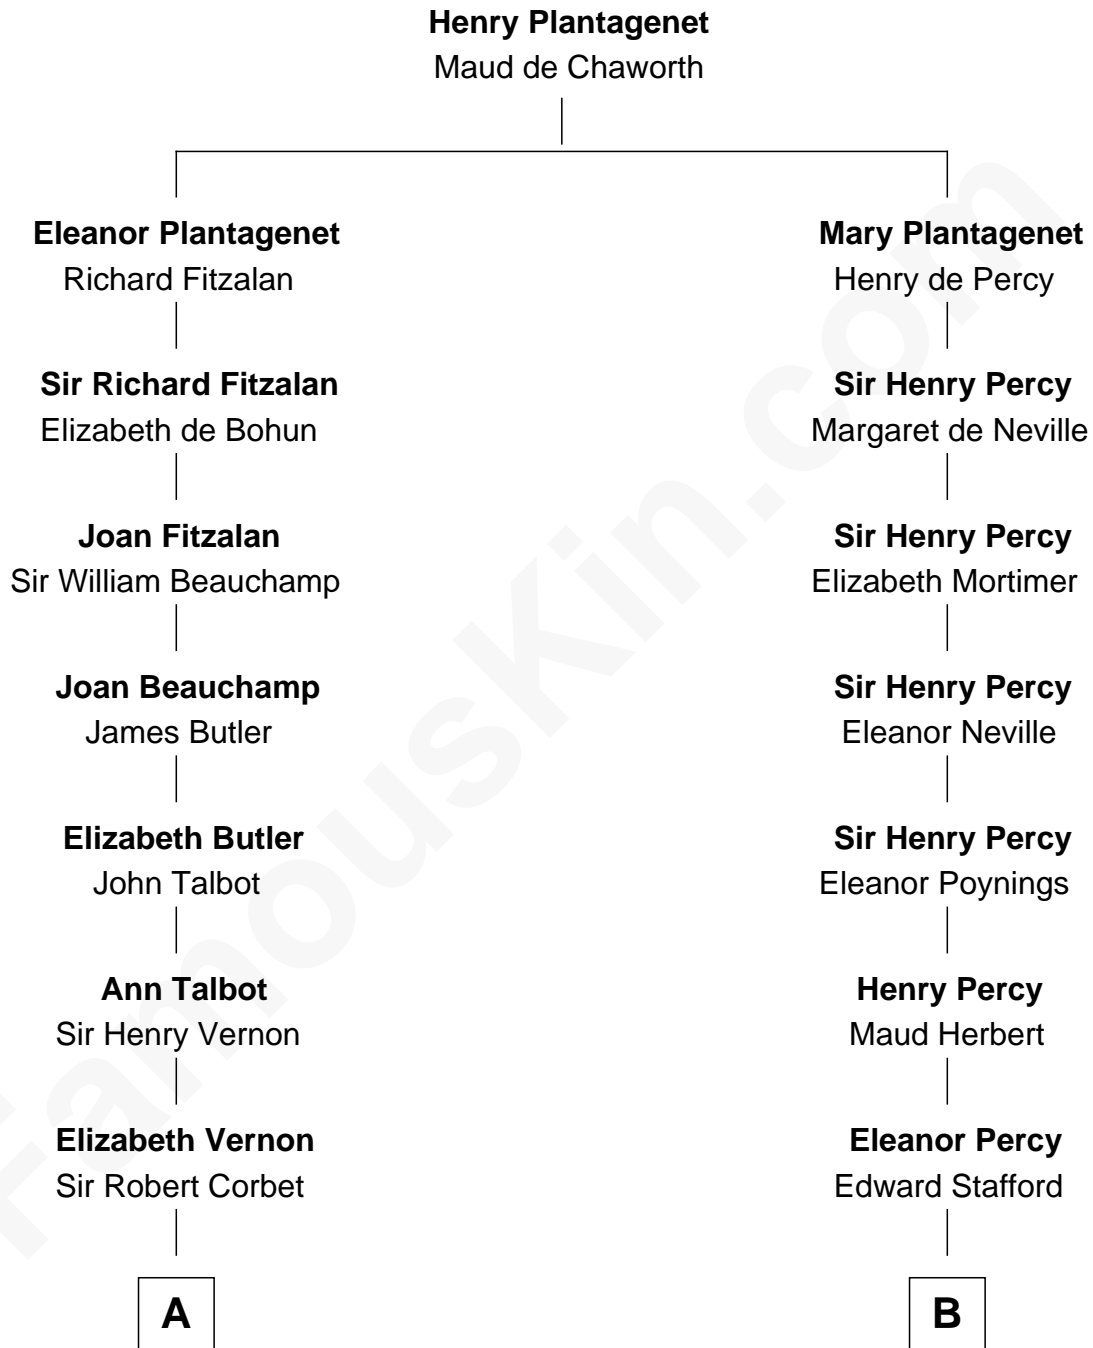

FamousKin.com

Relationship Chart of

Grover Cleveland

22nd and 24th U.S. President

15th cousin 3 times removed of

John Carroll

Founder of Georgetown University

C

Rev. Richard Falley Cleveland

Ann Neal

Grover Cleveland

22nd and 24th U.S. President

FamousKin.com