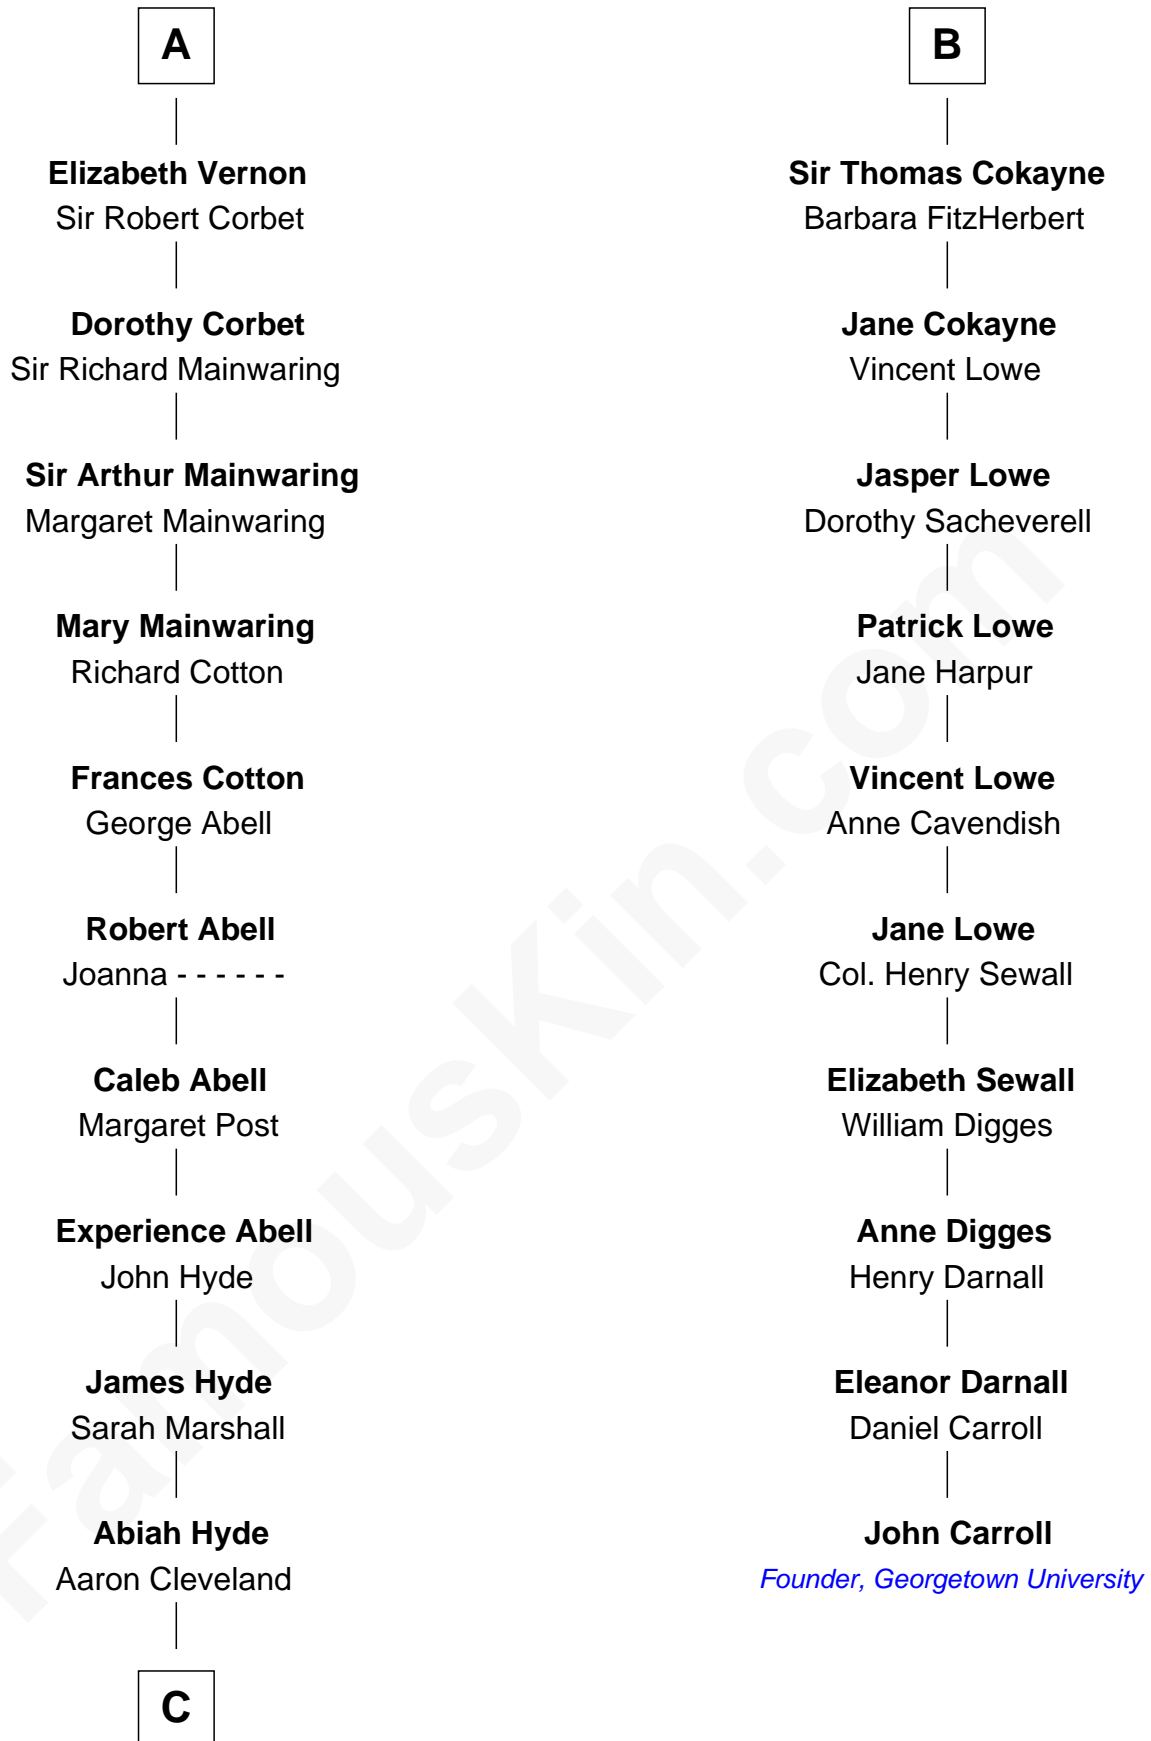

## Relationship Chart of

### Grover Cleveland

22nd and 24th U.S. President

16th cousin 3 times removed of

### John Carroll

Founder of Georgetown University

**Sir Robert de Ros**

Isabel de Aubeney

**C**

—  
**William Cleveland**

Margaret Falley

—  
**Rev. Richard Falley Cleveland**

Ann Neal

—  
**Grover Cleveland**

*22nd and 24th U.S. President*

FamousKin.com