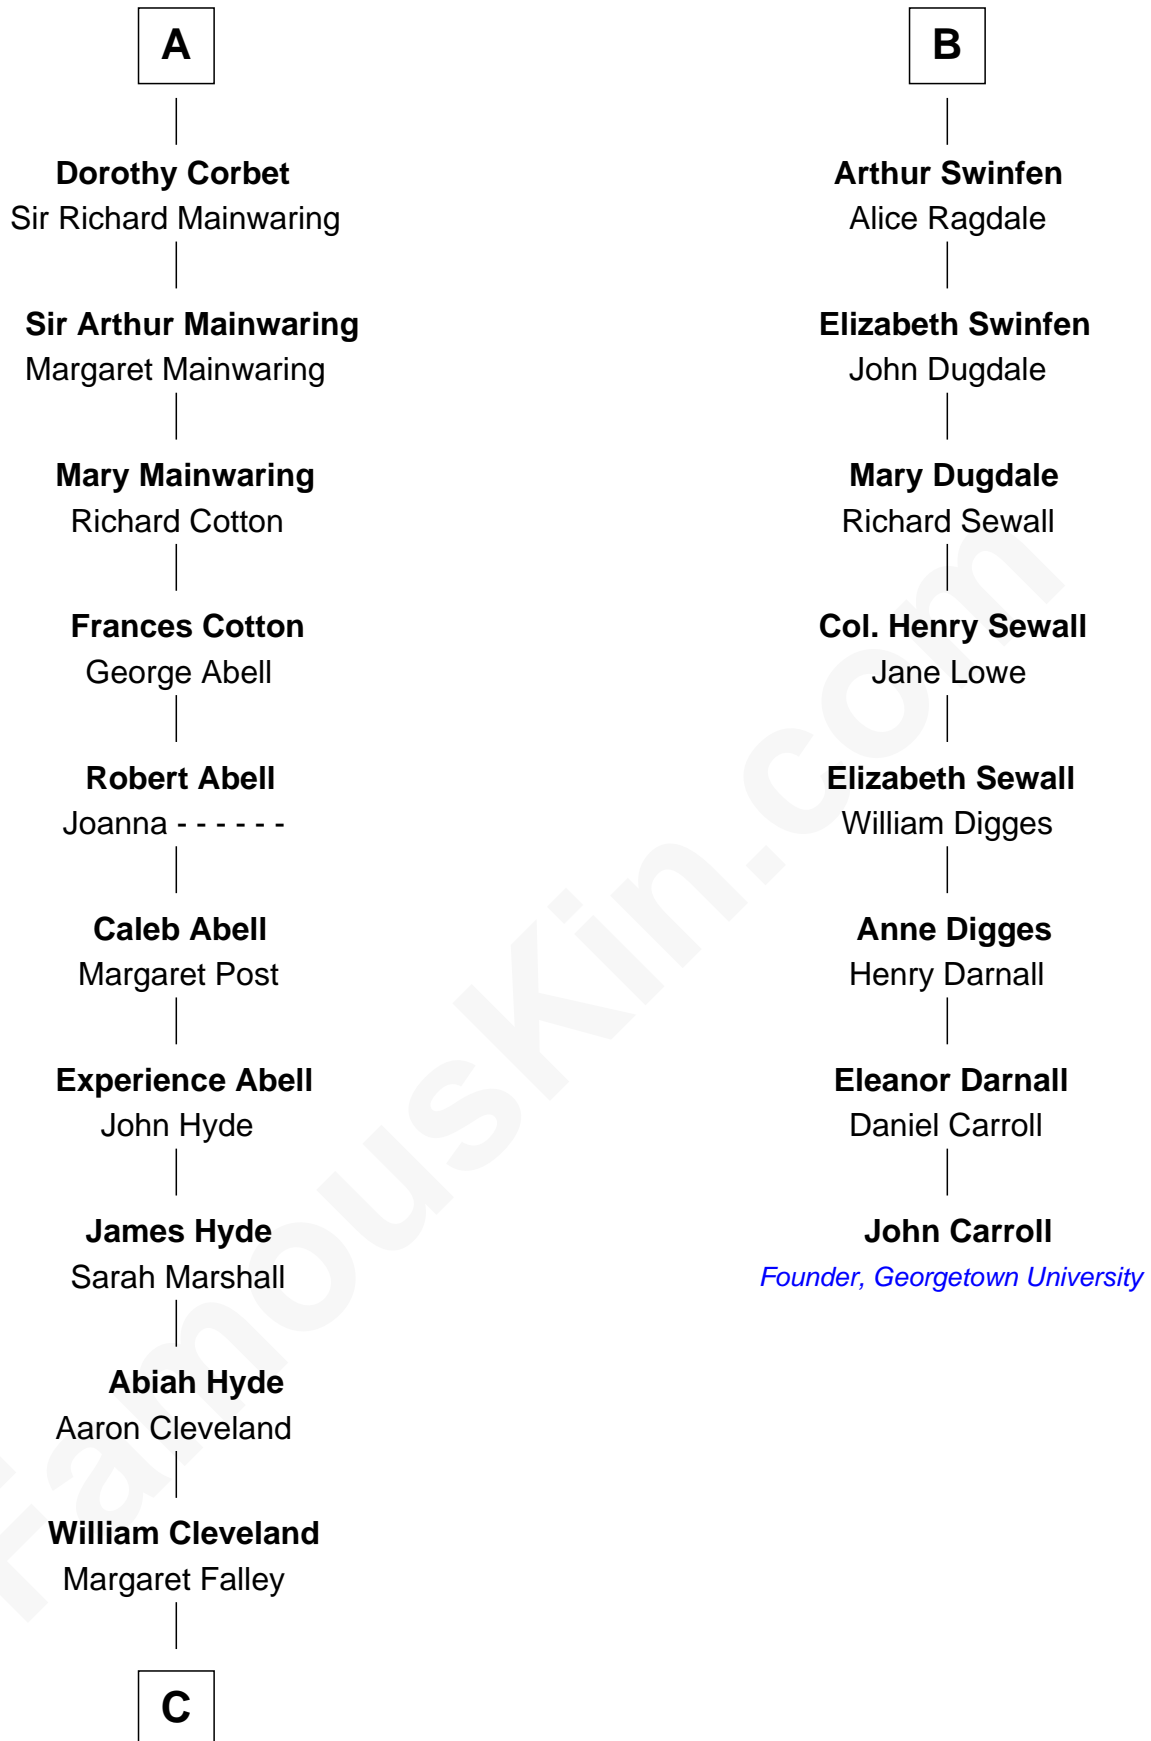

FamousKin.com

Relationship Chart of

Grover Cleveland

22nd and 24th U.S. President

14th cousin 4 times removed of

John Carroll

Founder of Georgetown University

C

Rev. Richard Falley Cleveland

Ann Neal

Grover Cleveland

22nd and 24th U.S. President

FamousKin.com