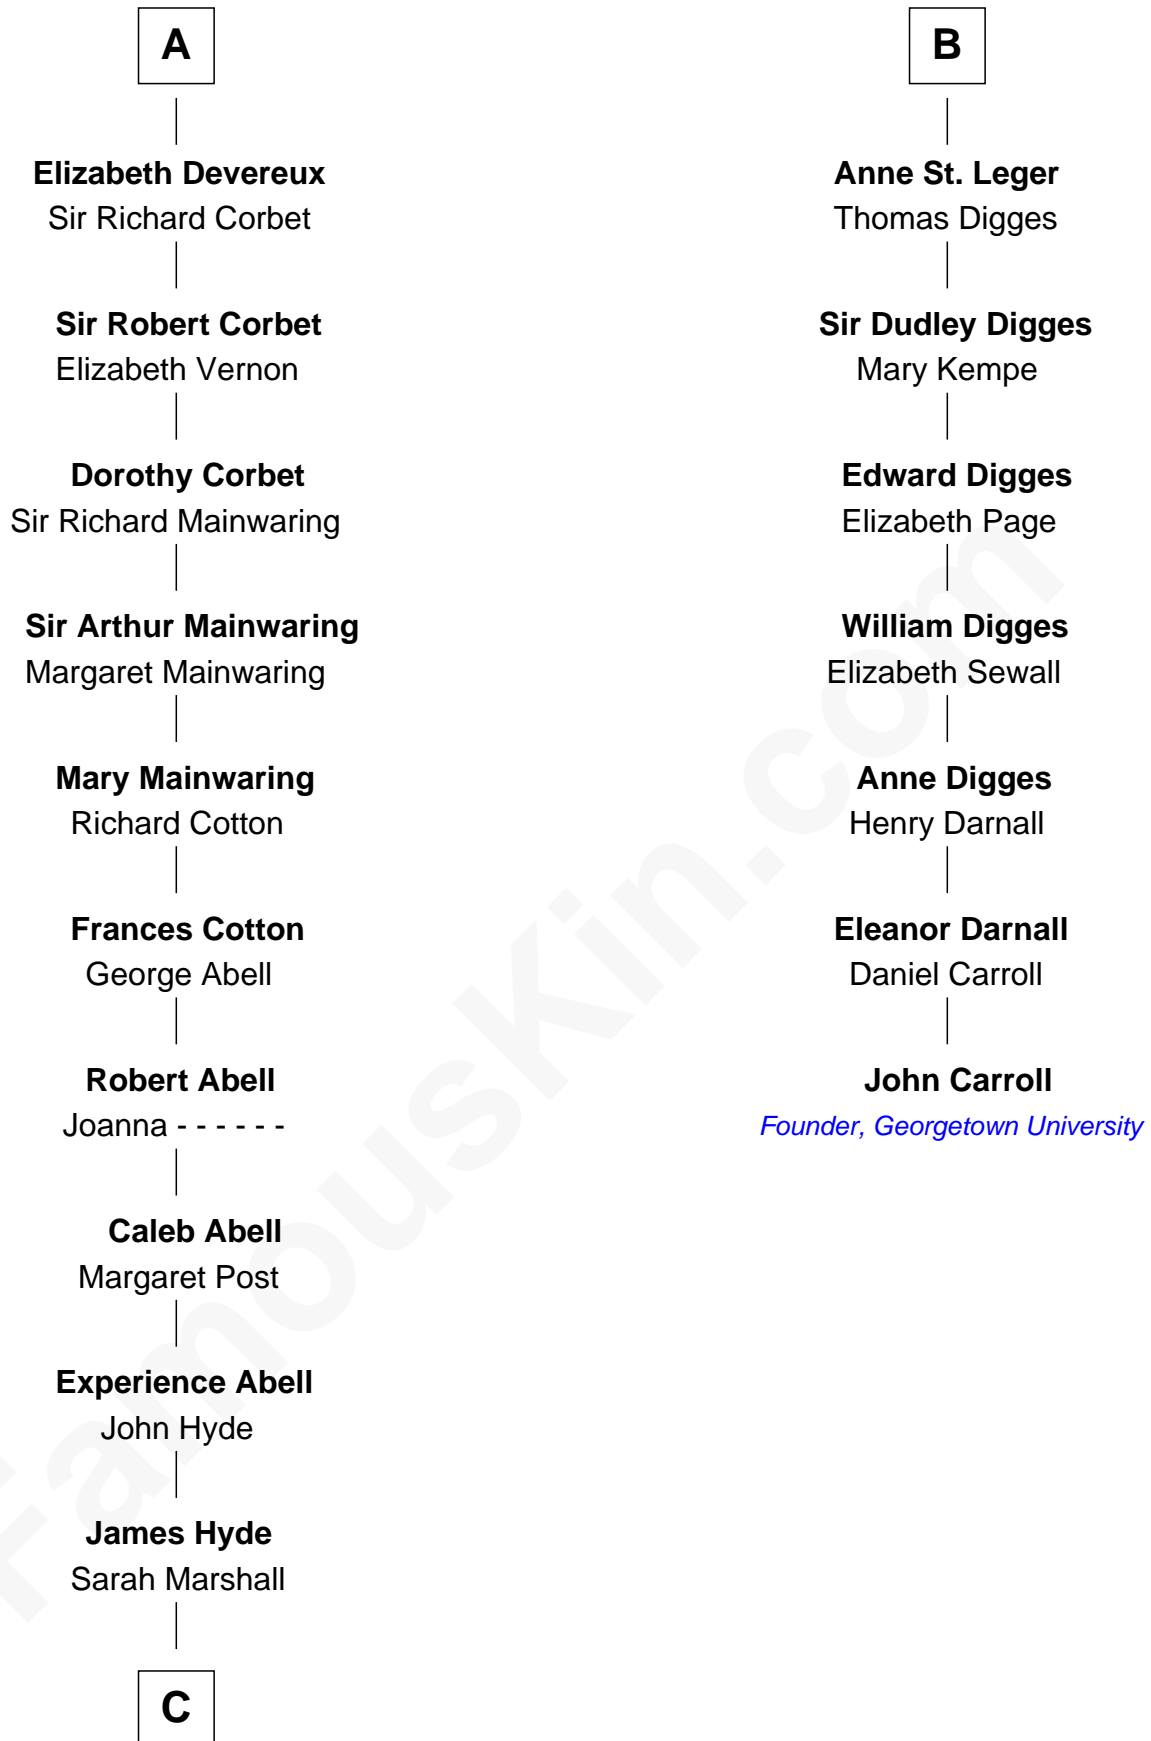

## Relationship Chart of

### Grover Cleveland

22nd and 24th U.S. President

13th cousin 7 times removed of

### John Carroll

Founder of Georgetown University

**Sir Hugh I de Audley**

Iseult de Mortimer

**C**

Abiah Hyde

Aaron Cleveland

William Cleveland

Margaret Falley

Rev. Richard Falley Cleveland

Ann Neal

Grover Cleveland

*22nd and 24th U.S. President*

FamousKin.com