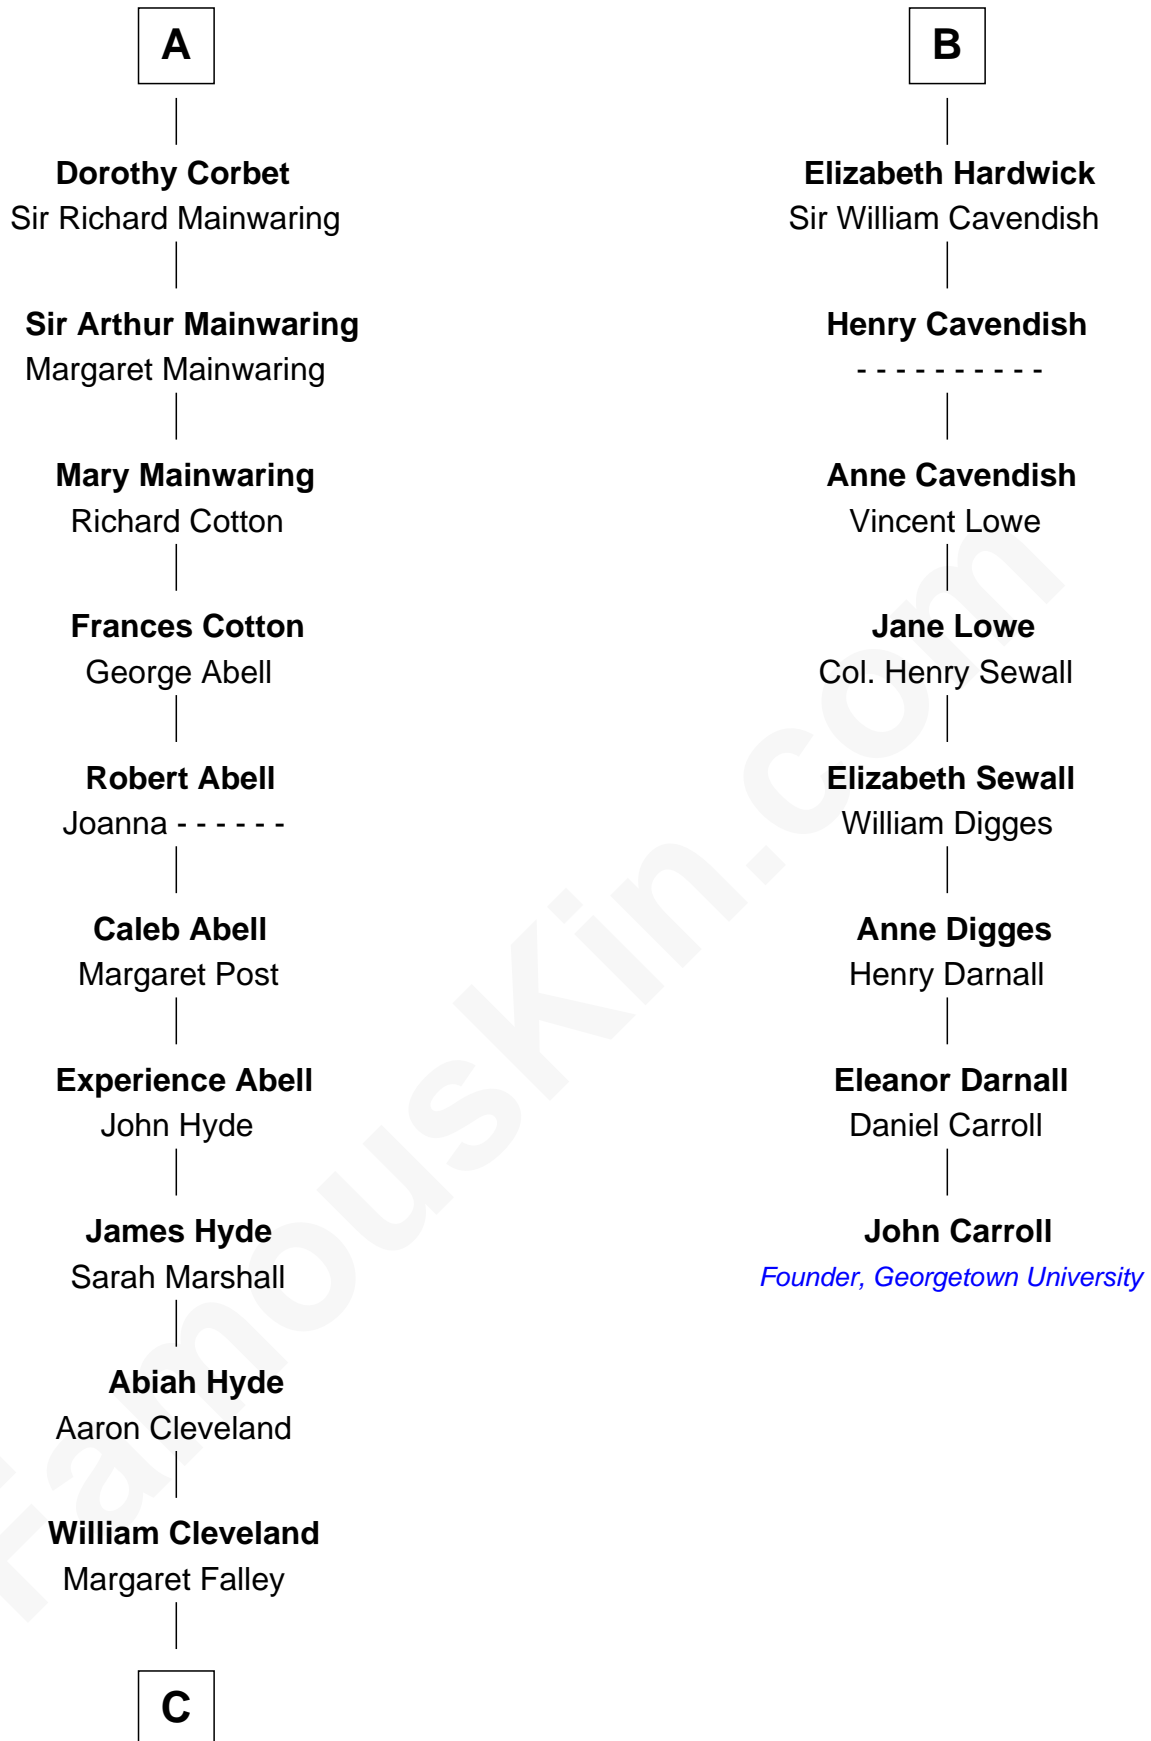

FamousKin.com

Relationship Chart of

Grover Cleveland

22nd and 24th U.S. President

14th cousin 4 times removed of

John Carroll

Founder of Georgetown University

Edmund Fitzalan

Alice de Warenne

C

Rev. Richard Falley Cleveland

Ann Neal

Grover Cleveland

22nd and 24th U.S. President

FamousKin.com