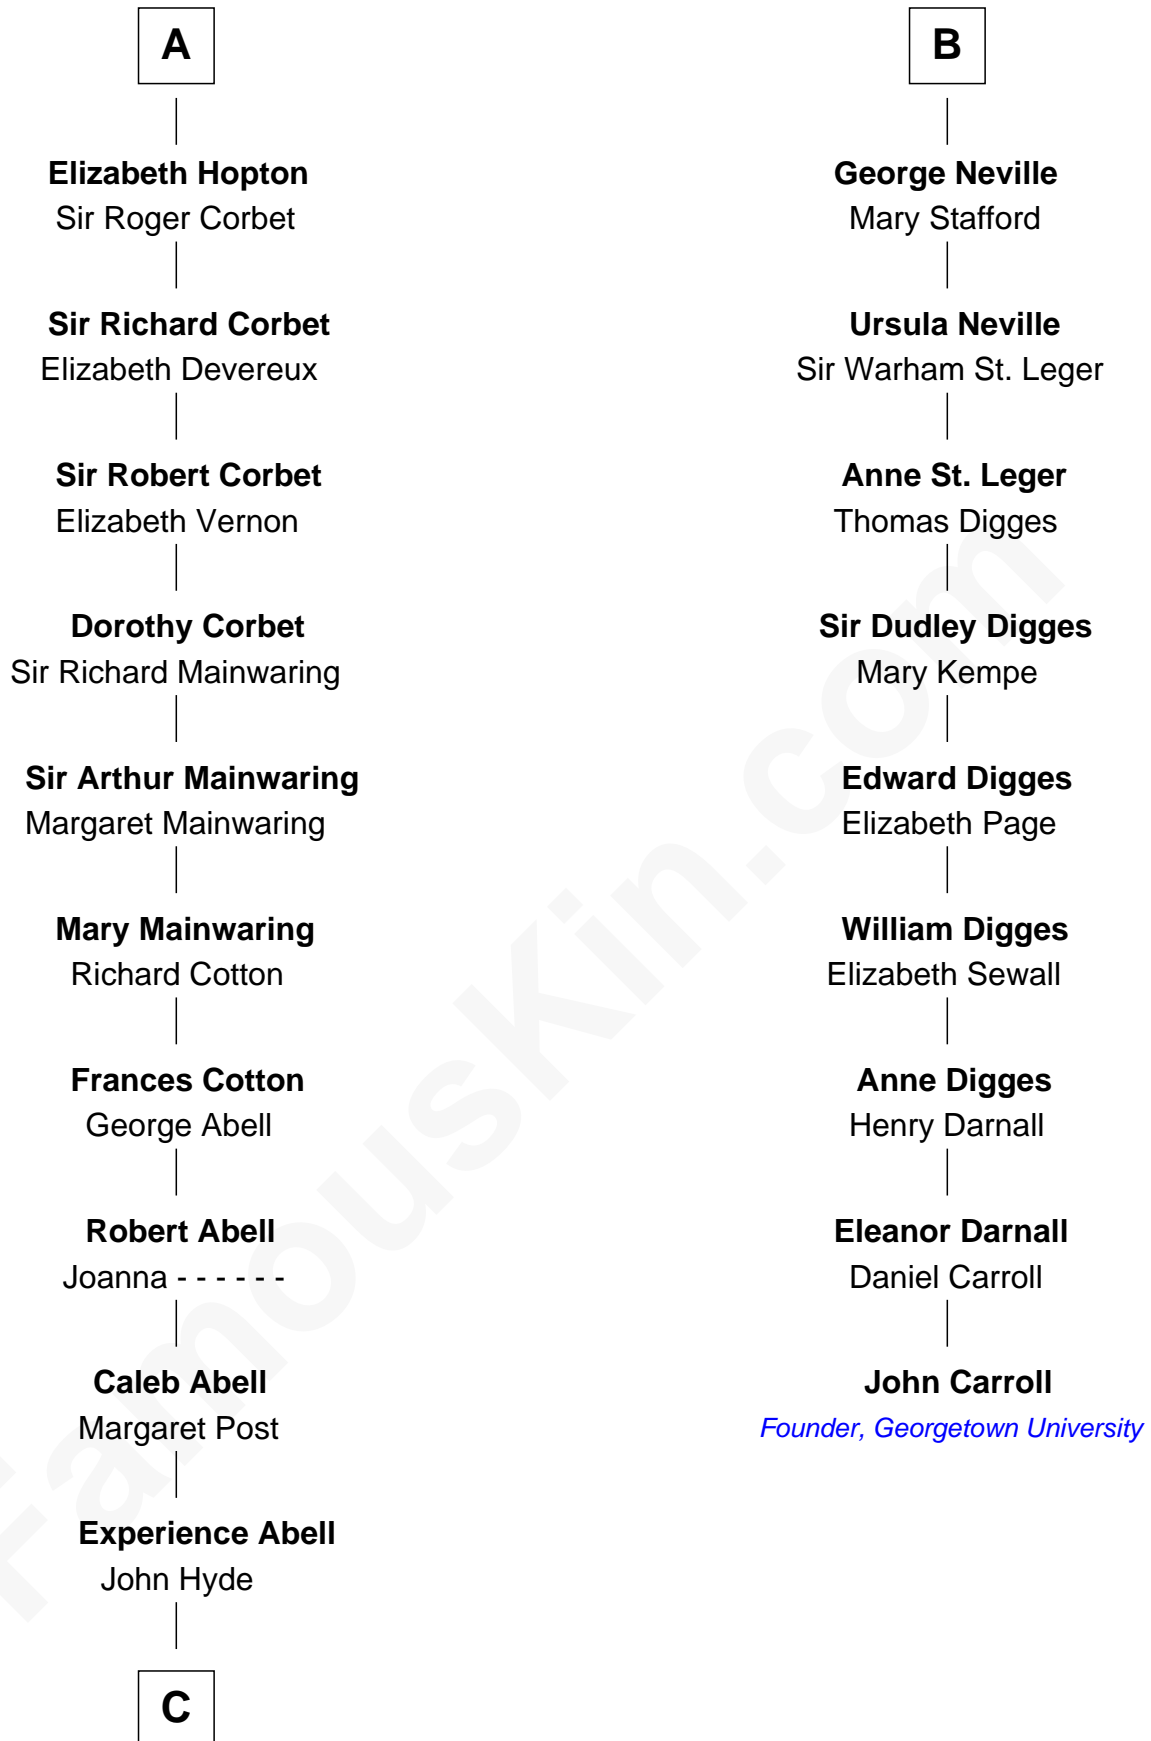

## Relationship Chart of

### Grover Cleveland

22nd and 24th U.S. President

15th cousin 6 times removed of

### John Carroll

Founder of Georgetown University

**C**

James Hyde  
Sarah Marshall

Abiah Hyde  
Aaron Cleveland

William Cleveland  
Margaret Falley

Rev. Richard Falley Cleveland  
Ann Neal

Grover Cleveland  
*22nd and 24th U.S. President*