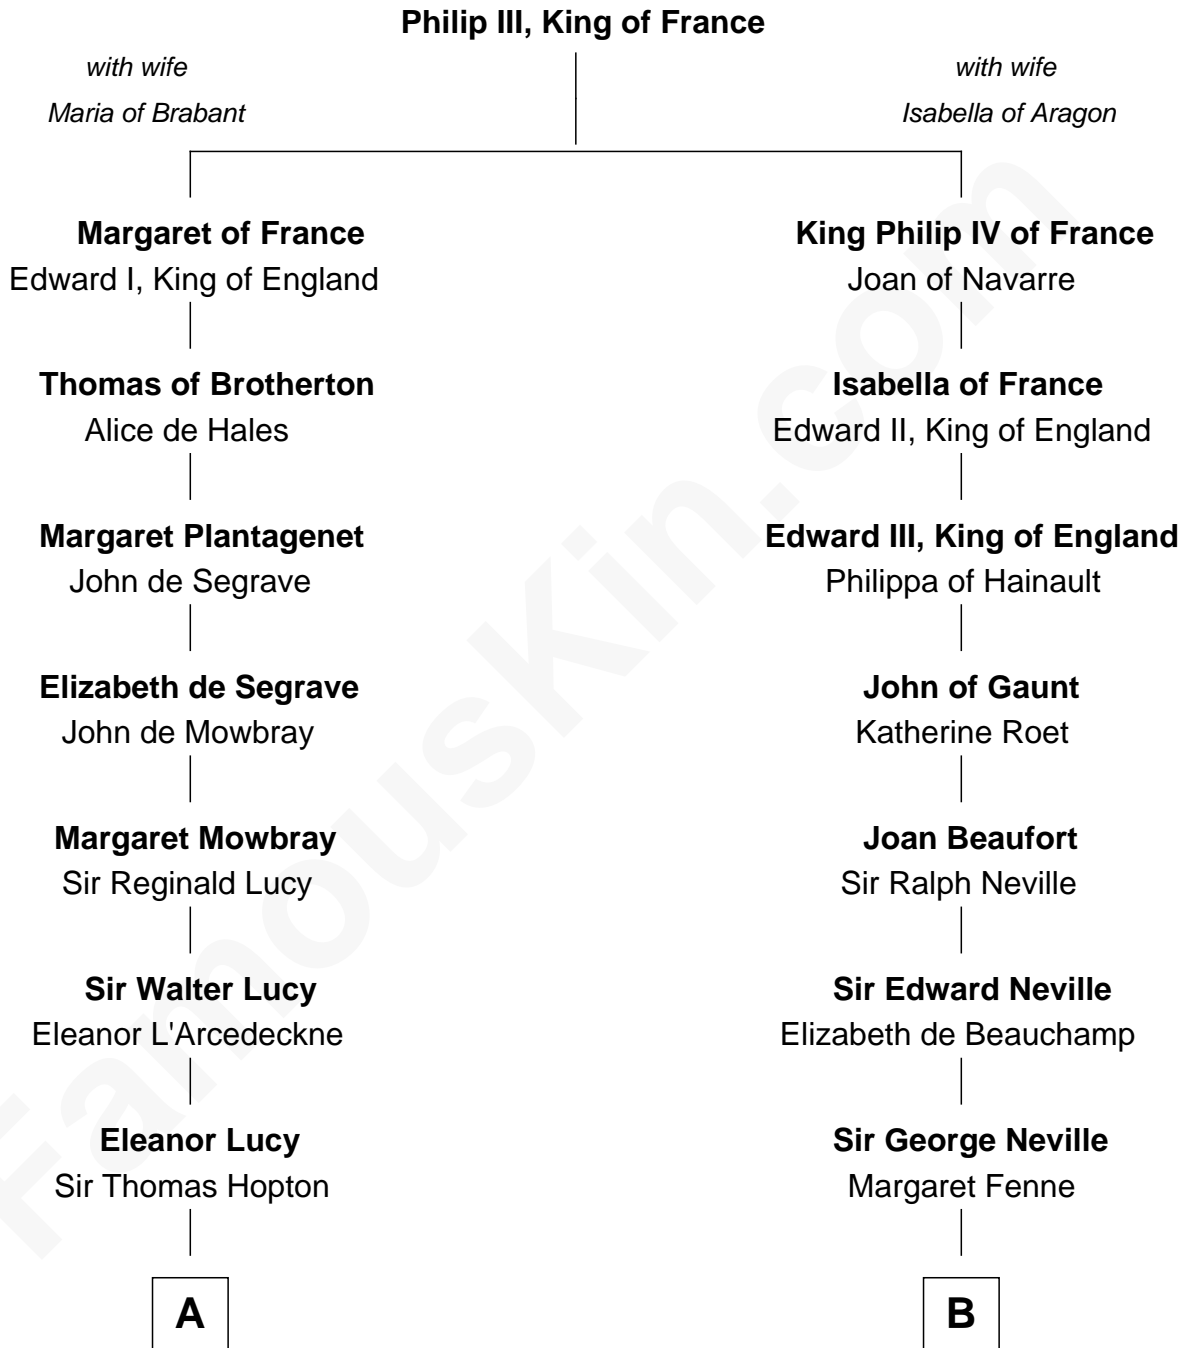

FamousKin.com

Relationship Chart of

Grover Cleveland

22nd and 24th U.S. President

15th cousin 6 times removed of

John Carroll

Founder of Georgetown University