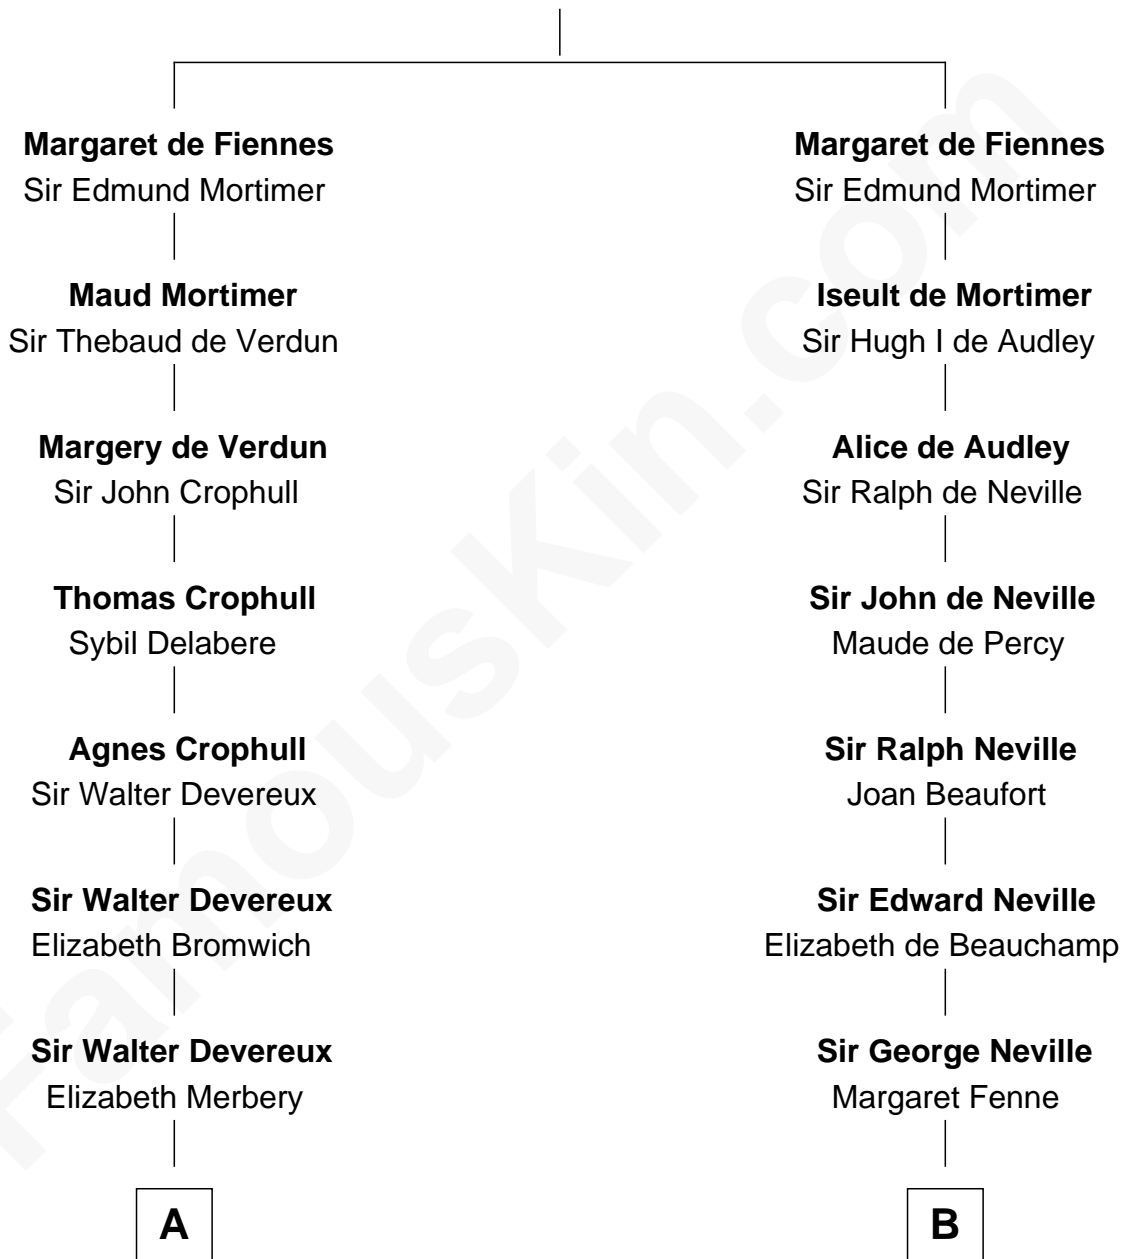

FamousKin.com

Relationship Chart of

Grover Cleveland

22nd and 24th U.S. President

18th cousin 3 times removed of

Lewis Carroll

Author of Alice in Wonderland

Sir William de Fiennes

Blanche de Brienne

C

James Hyde
Sarah Marshall

Abiah Hyde
Aaron Cleveland

William Cleveland
Margaret Falley

Rev. Richard Falley Cleveland
Ann Neal

Grover Cleveland
22nd and 24th U.S. President

D