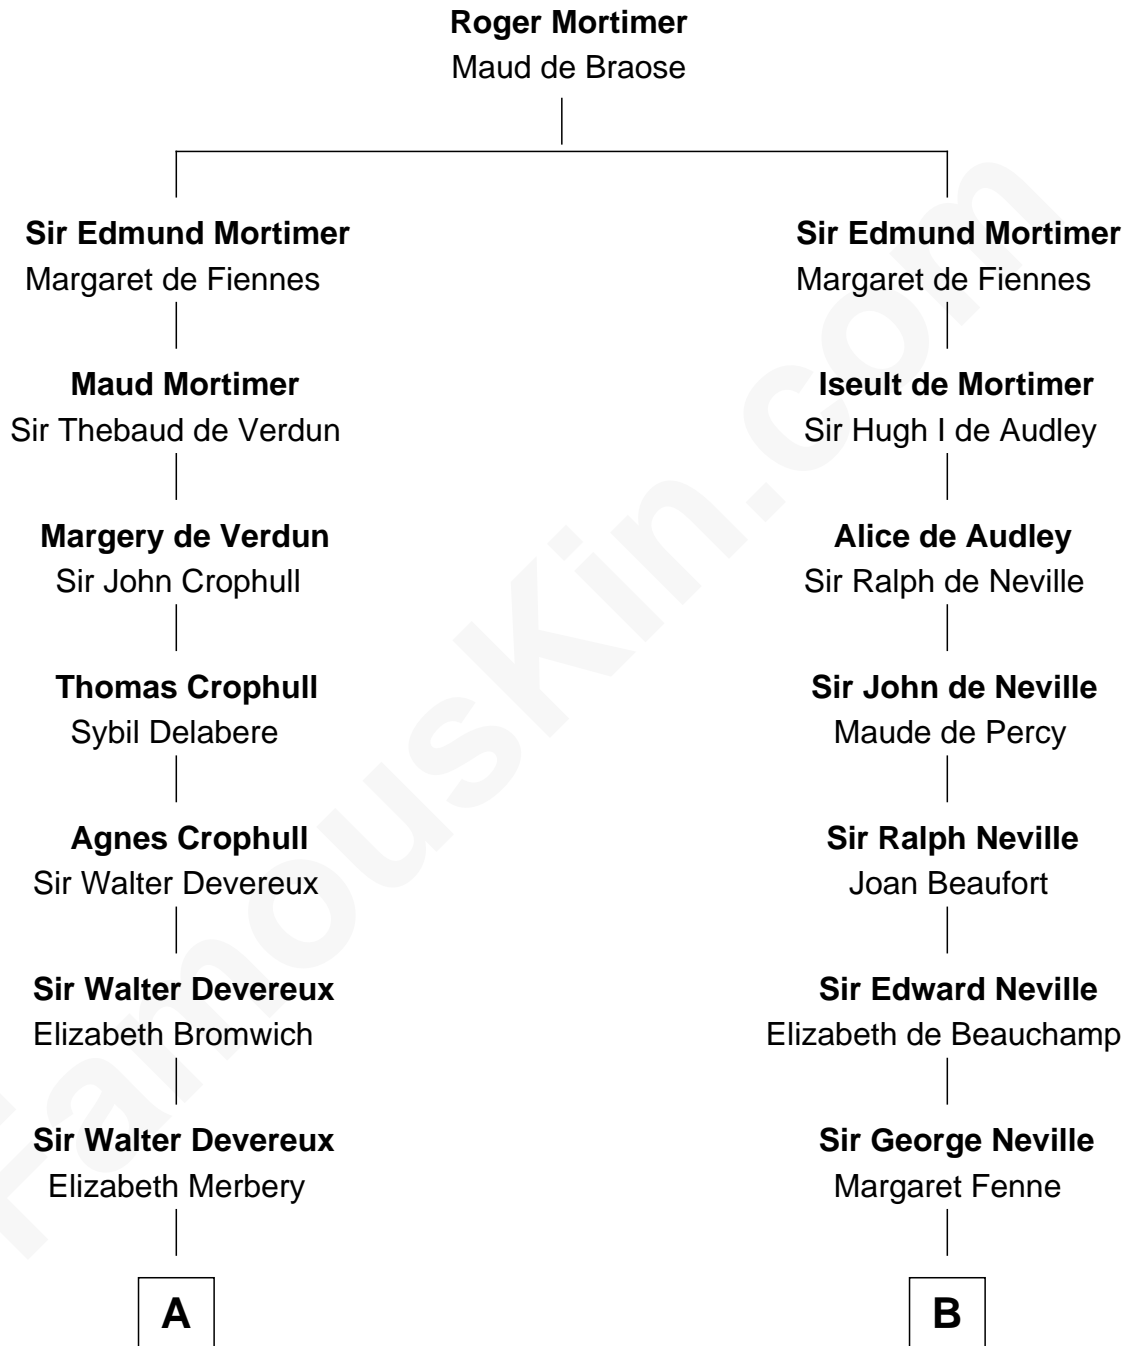

FamousKin.com

Relationship Chart of

Grover Cleveland

22nd and 24th U.S. President

18th cousin 3 times removed of

Lewis Carroll

Author of Alice in Wonderland

C

James Hyde
Sarah Marshall

Abiah Hyde
Aaron Cleveland

William Cleveland
Margaret Falley

Rev. Richard Falley Cleveland
Ann Neal

Grover Cleveland
22nd and 24th U.S. President

D

Frances Jane Lutwidge
Rev. Charles Dodgson