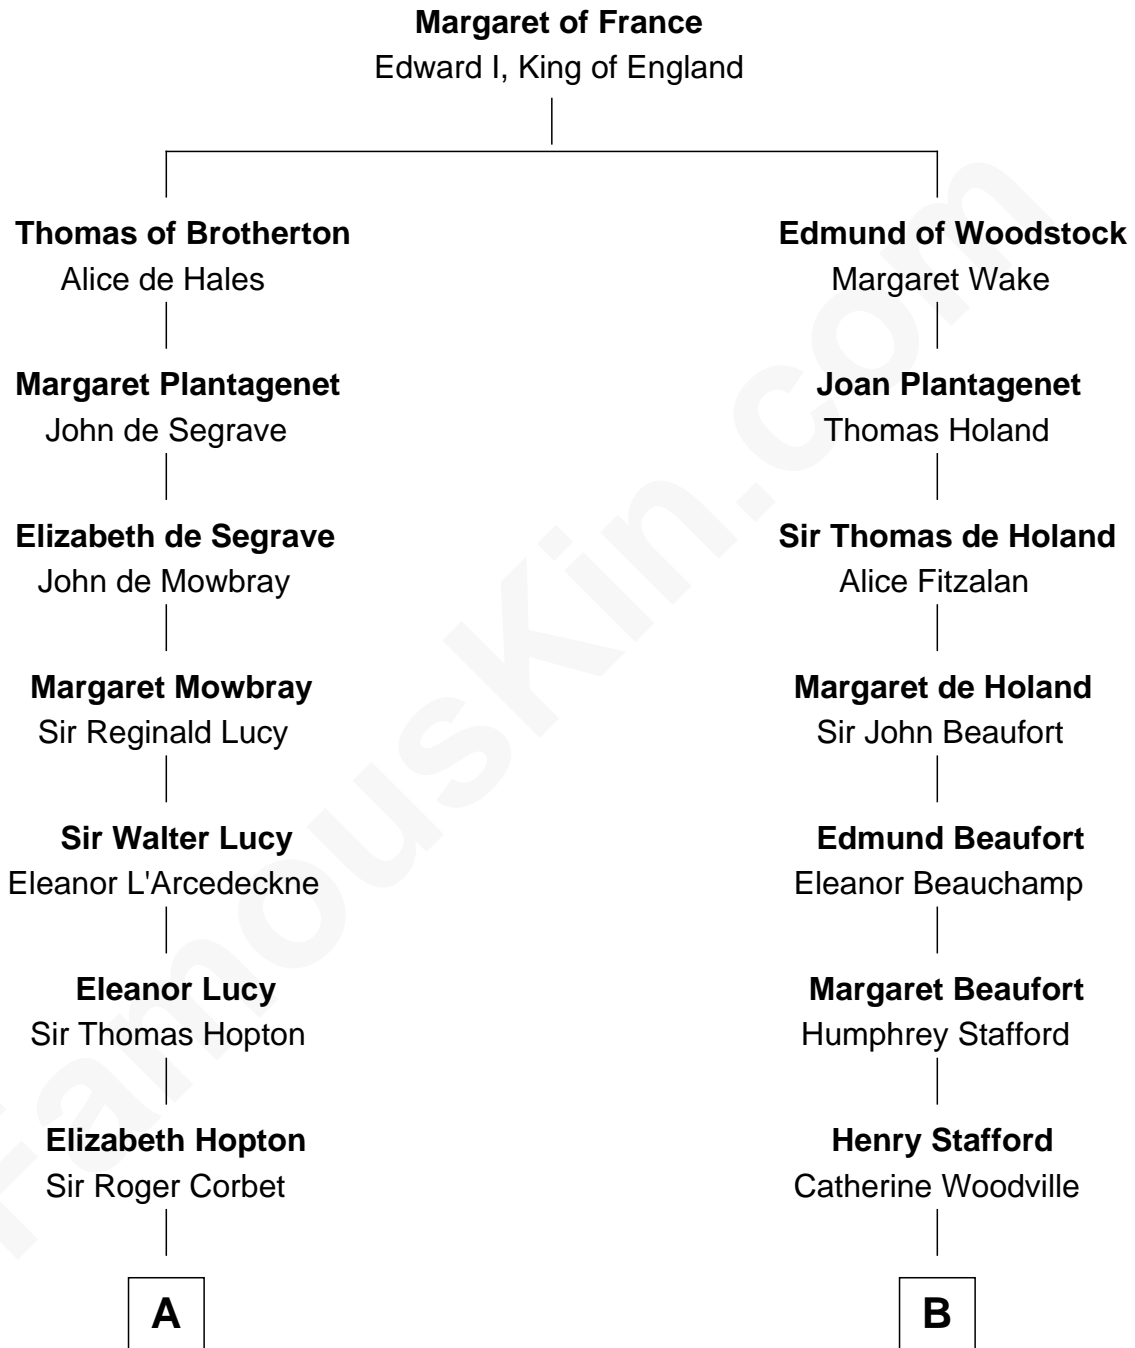

## Relationship Chart of

### Grover Cleveland

22nd and 24th U.S. President

18th cousin 2 times removed of

**Lewis Carroll**

Author of Alice in Wonderland

**C**

**Abiah Hyde**  
Aaron Cleveland

**William Cleveland**  
Margaret Falley

**Rev. Richard Falley Cleveland**  
Ann Neal

**Grover Cleveland**  
*22nd and 24th U.S. President*

**D**

**Frances Jane Lutwidge**  
Rev. Charles Dodgson

**Lewis Carroll**  
*Author of Alice in Wonderland*