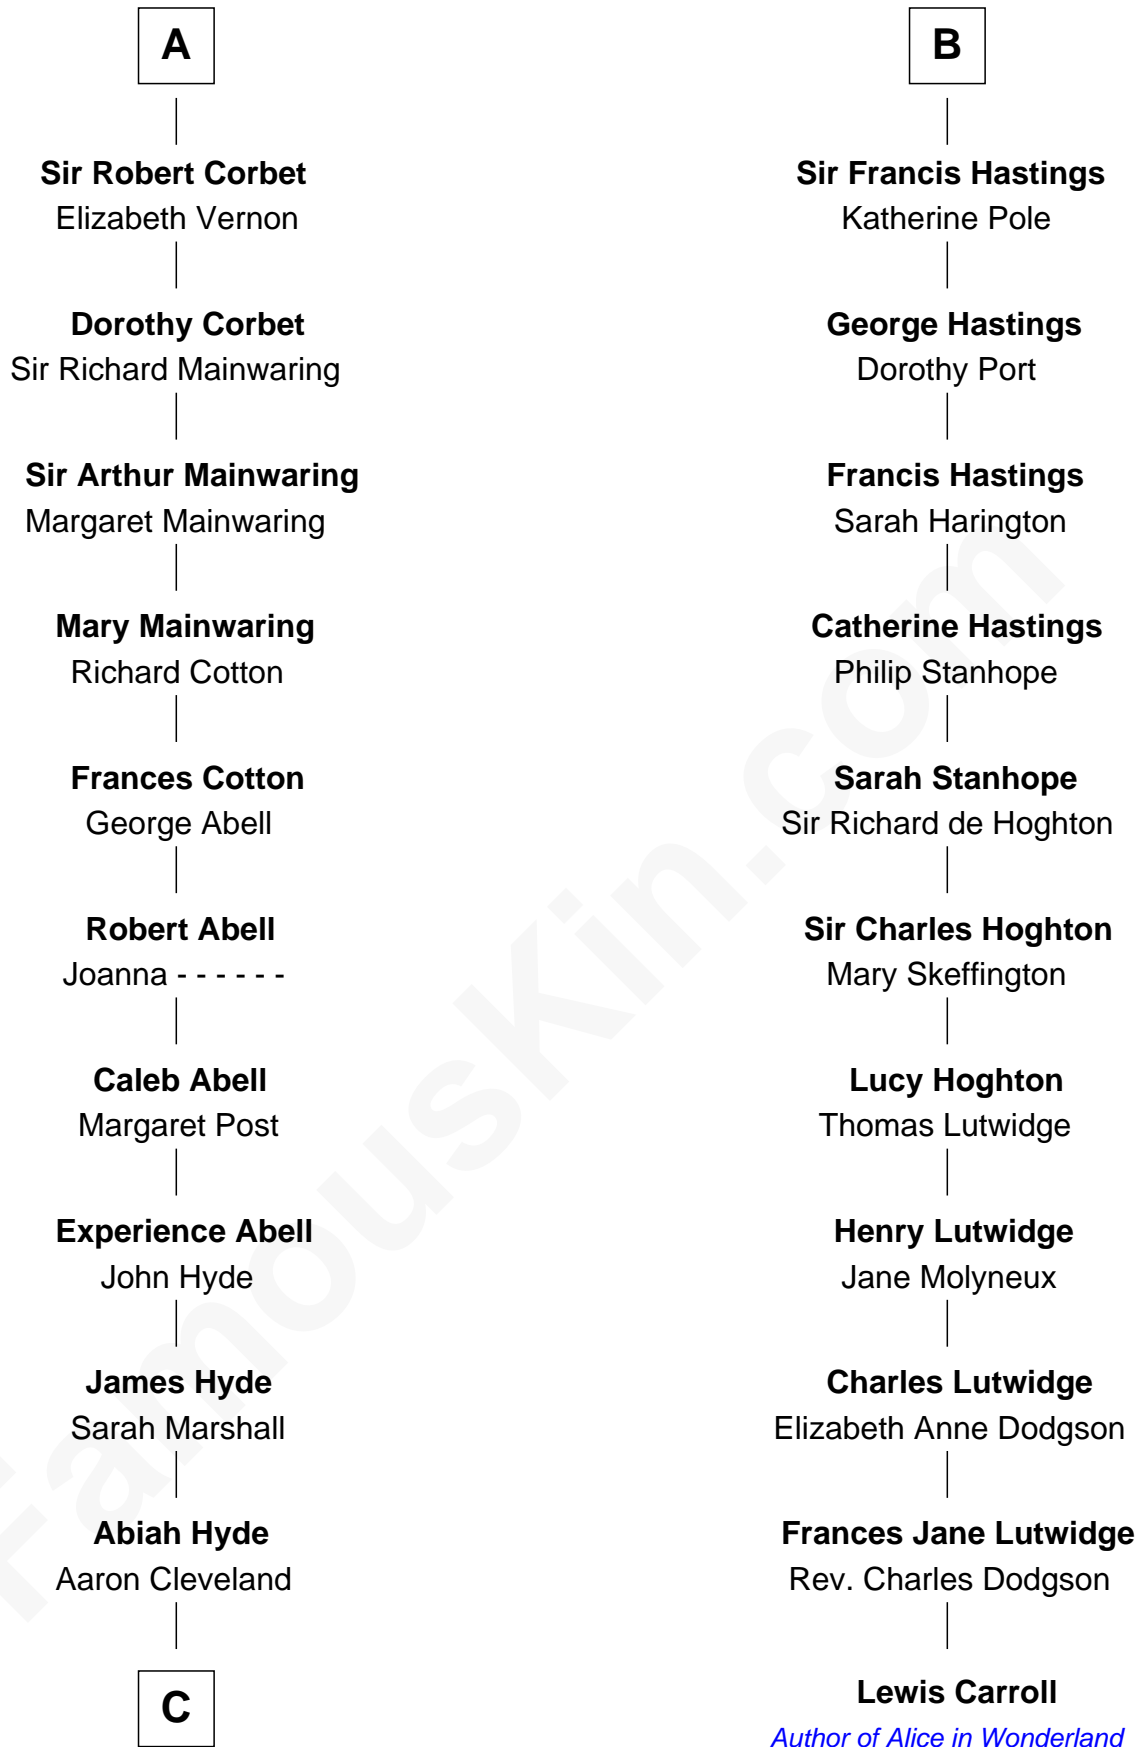

FamousKin.com

Relationship Chart of

Grover Cleveland

22nd and 24th U.S. President

17th cousin 2 times removed of

Lewis Carroll

Author of *Alice in Wonderland*

FamousKin.com