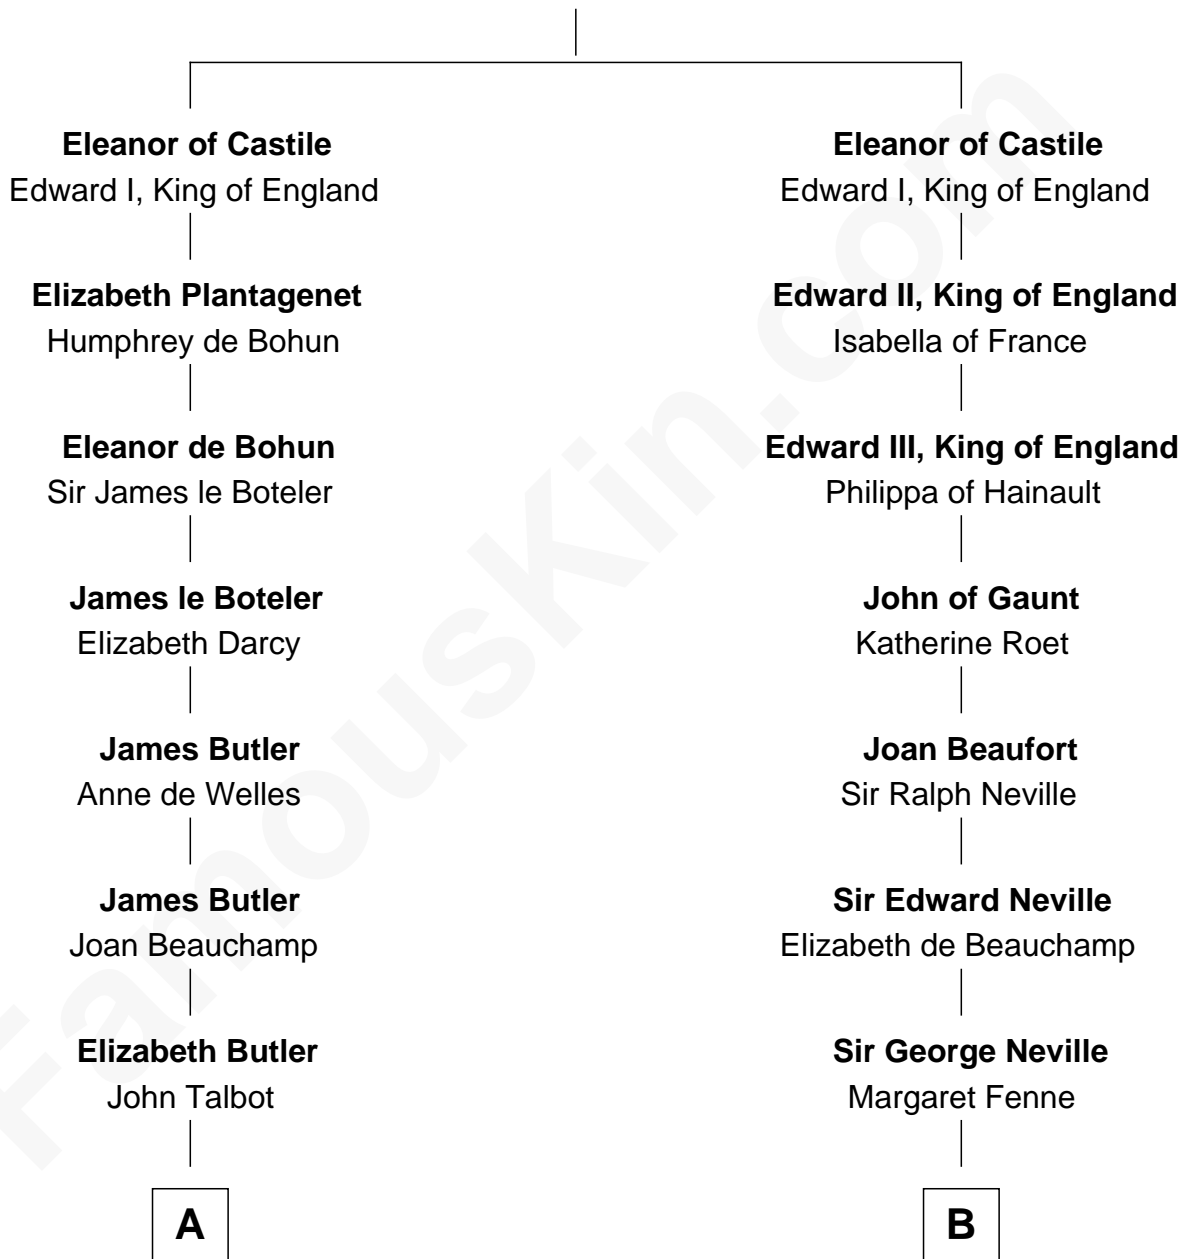

FamousKin.com

Relationship Chart of

Grover Cleveland

22nd and 24th U.S. President

18th cousin 2 times removed of

Lewis Carroll

Author of *Alice in Wonderland*

Ferdinand III, King of Castile

Joanna of Ponthieu

C

Abiah Hyde
Aaron Cleveland

William Cleveland
Margaret Falley

Rev. Richard Falley Cleveland
Ann Neal

Grover Cleveland
22nd and 24th U.S. President

D

Frances Jane Lutwidge
Rev. Charles Dodgson