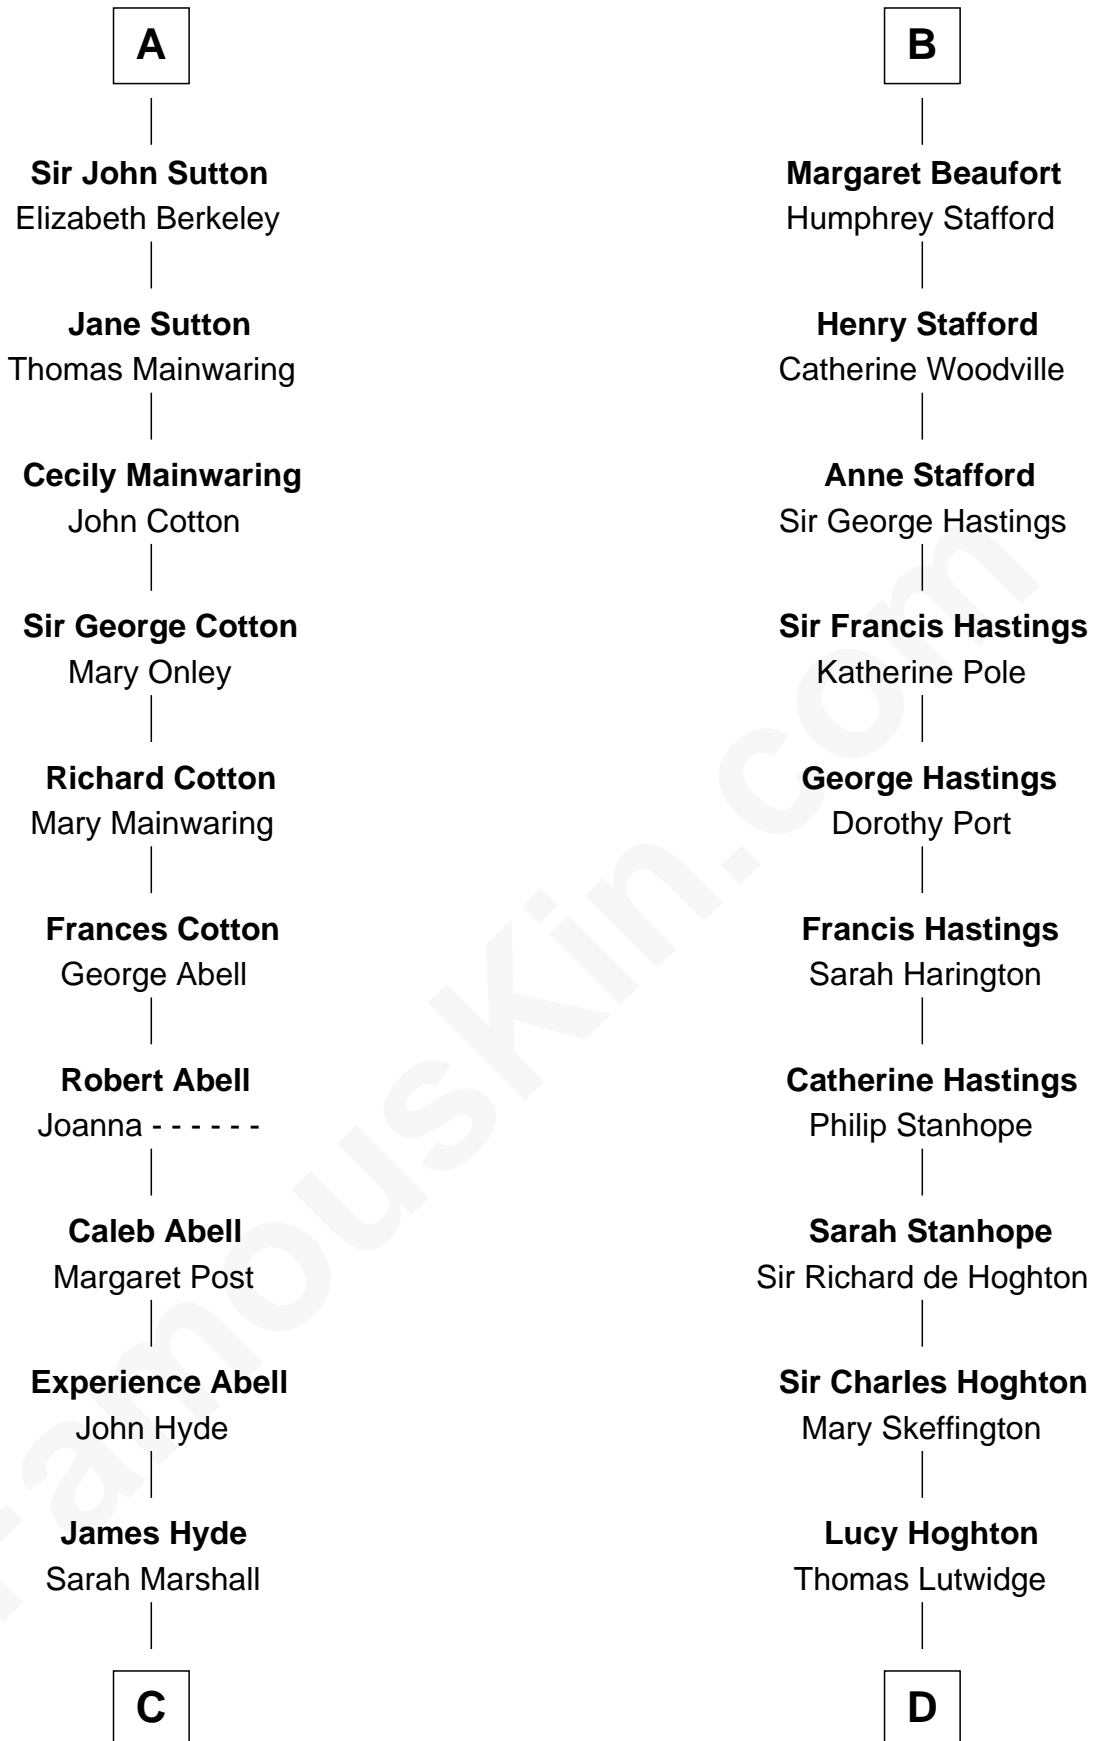

FamousKin.com Relationship Chart of

Grover Cleveland

22nd and 24th U.S. President

20th cousin of

Lewis Carroll

Author of Alice in Wonderland

Sir Hugh le Despencer

C

Abiah Hyde
Aaron Cleveland

William Cleveland
Margaret Falley

Rev. Richard Falley Cleveland
Ann Neal

Grover Cleveland
22nd and 24th U.S. President

D

Henry Lutwidge
Jane Molyneux

Charles Lutwidge
Elizabeth Anne Dodgson