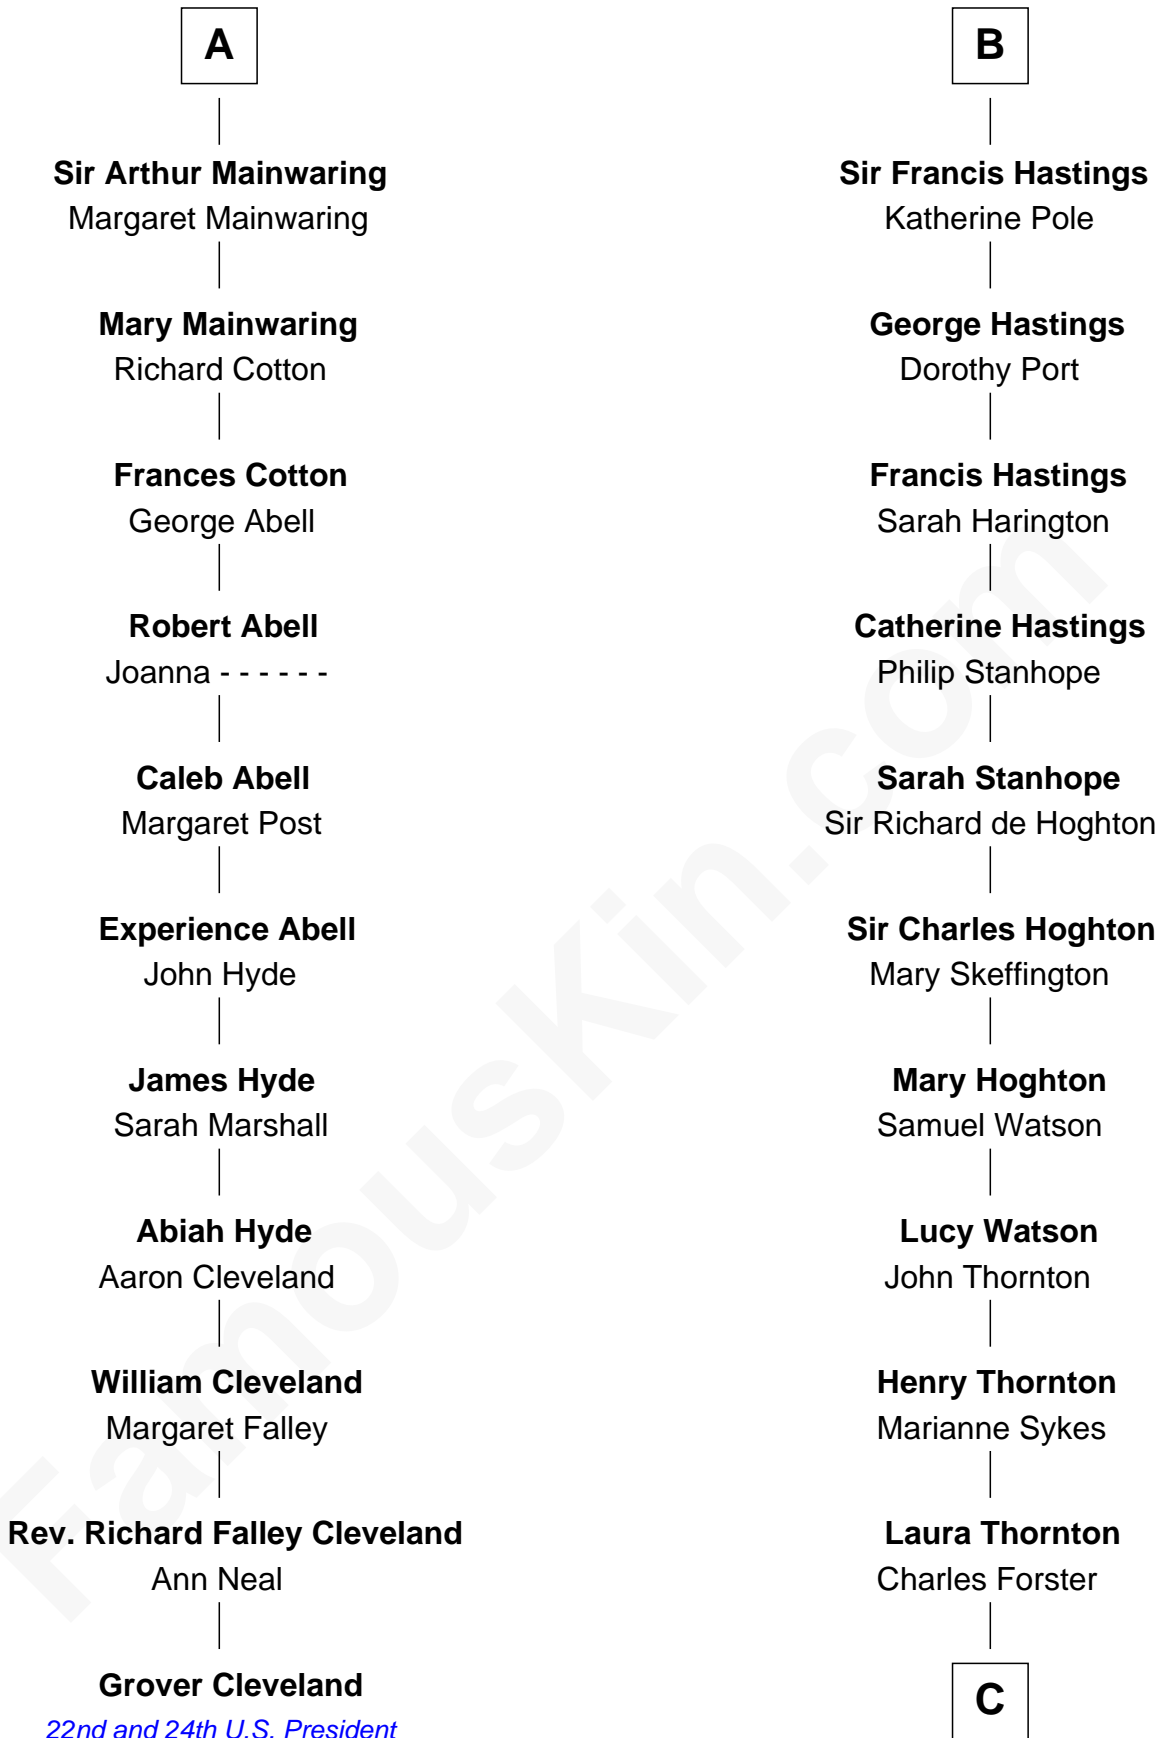

FamousKin.com

Relationship Chart of

Grover Cleveland

22nd and 24th U.S. President

17th cousin 1 time removed of

E. M. Forster
English Novelist

FamousKin.com