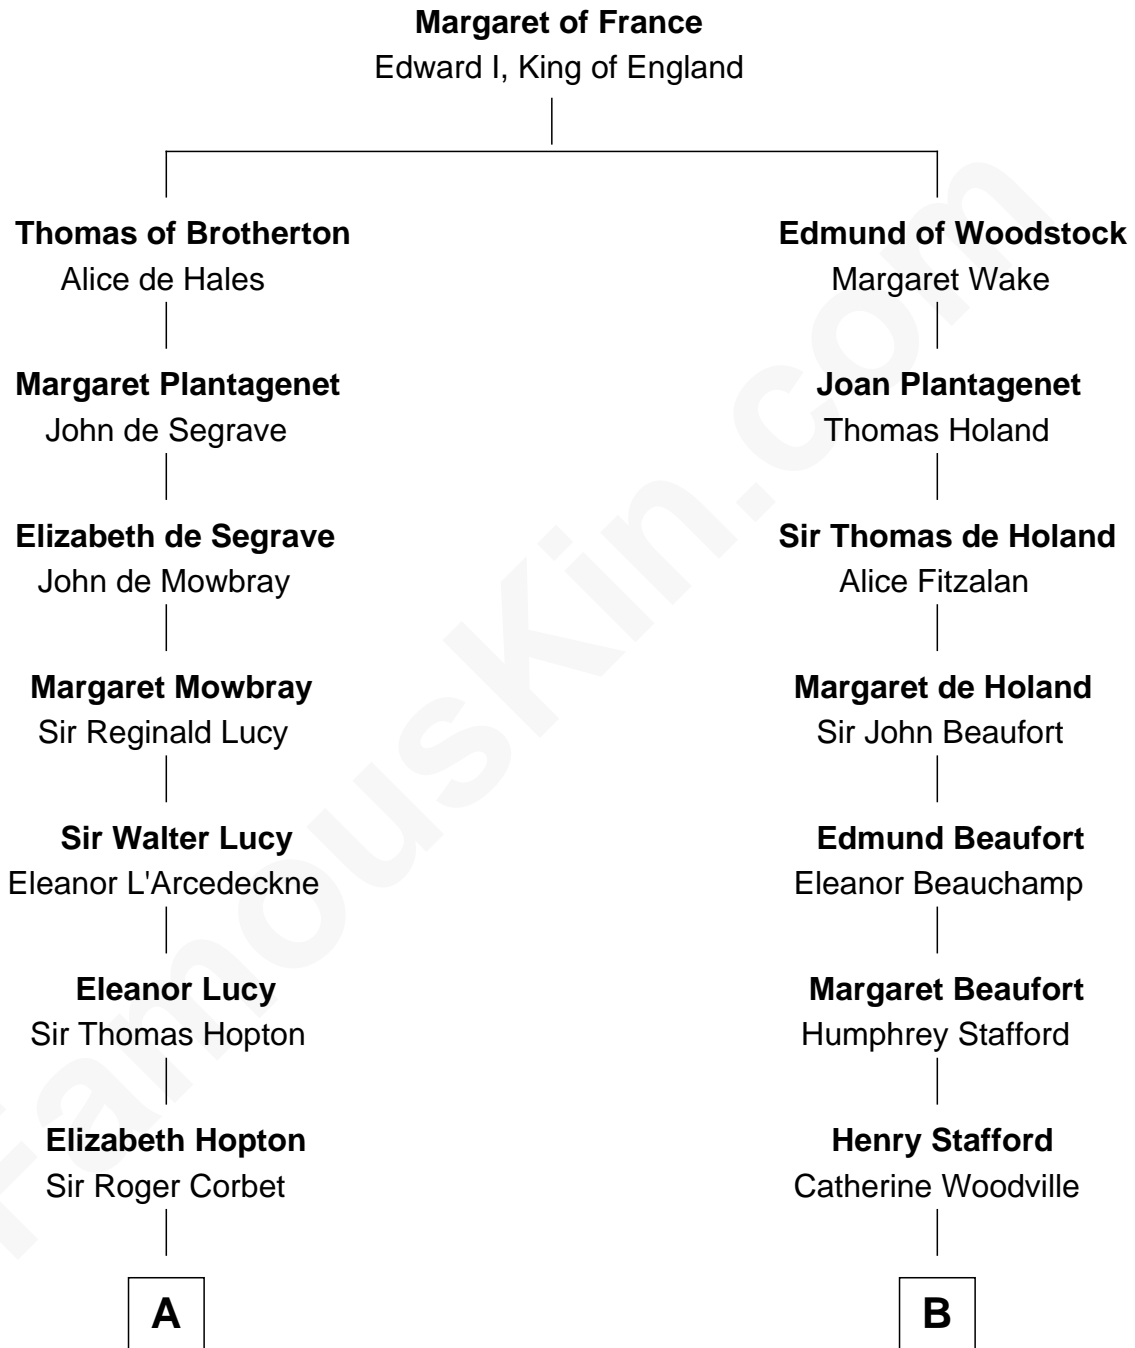

FamousKin.com

Relationship Chart of

Grover Cleveland

22nd and 24th U.S. President

19th cousin 1 time removed of

E. M. Forster
English Novelist

FamousKin.com