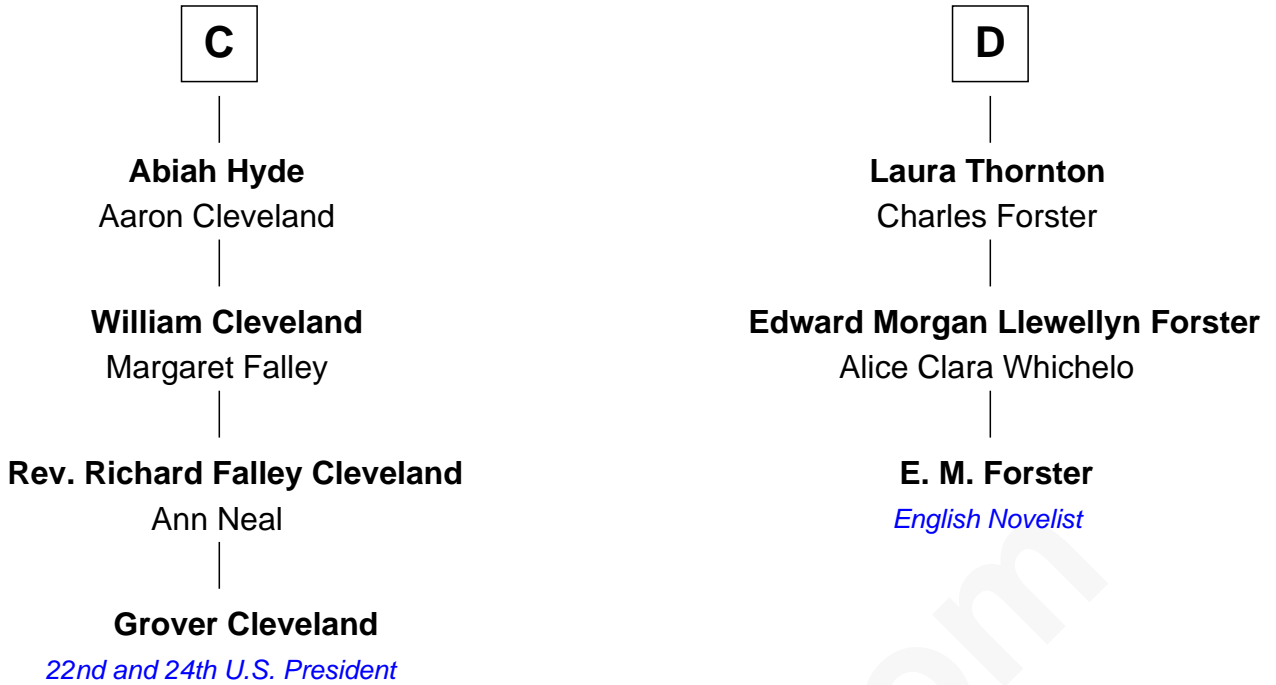

## Relationship Chart of

### Grover Cleveland

22nd and 24th U.S. President

19th cousin 1 time removed of

**E. M. Forster**  
English Novelist

**Ferdinand III, King of Castile**  
Joanna of Ponthieu

FamousKin.com