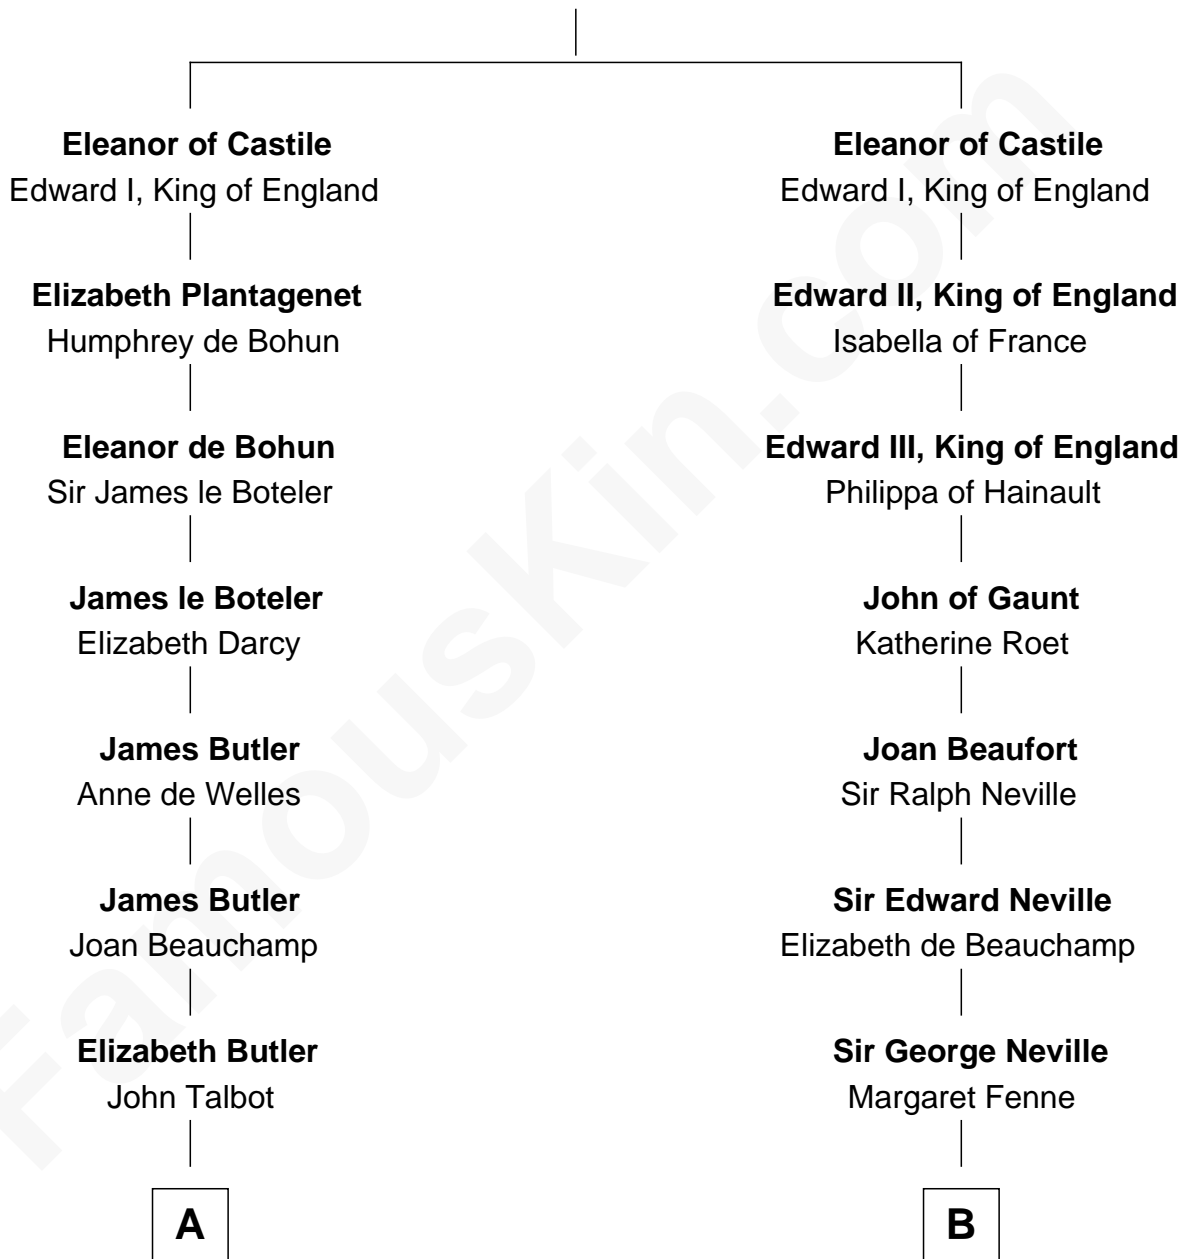

## Relationship Chart of

### Grover Cleveland

22nd and 24th U.S. President

19th cousin 1 time removed of

**E. M. Forster**  
English Novelist

**Ferdinand III, King of Castile**  
Joanna of Ponthieu

FamousKin.com