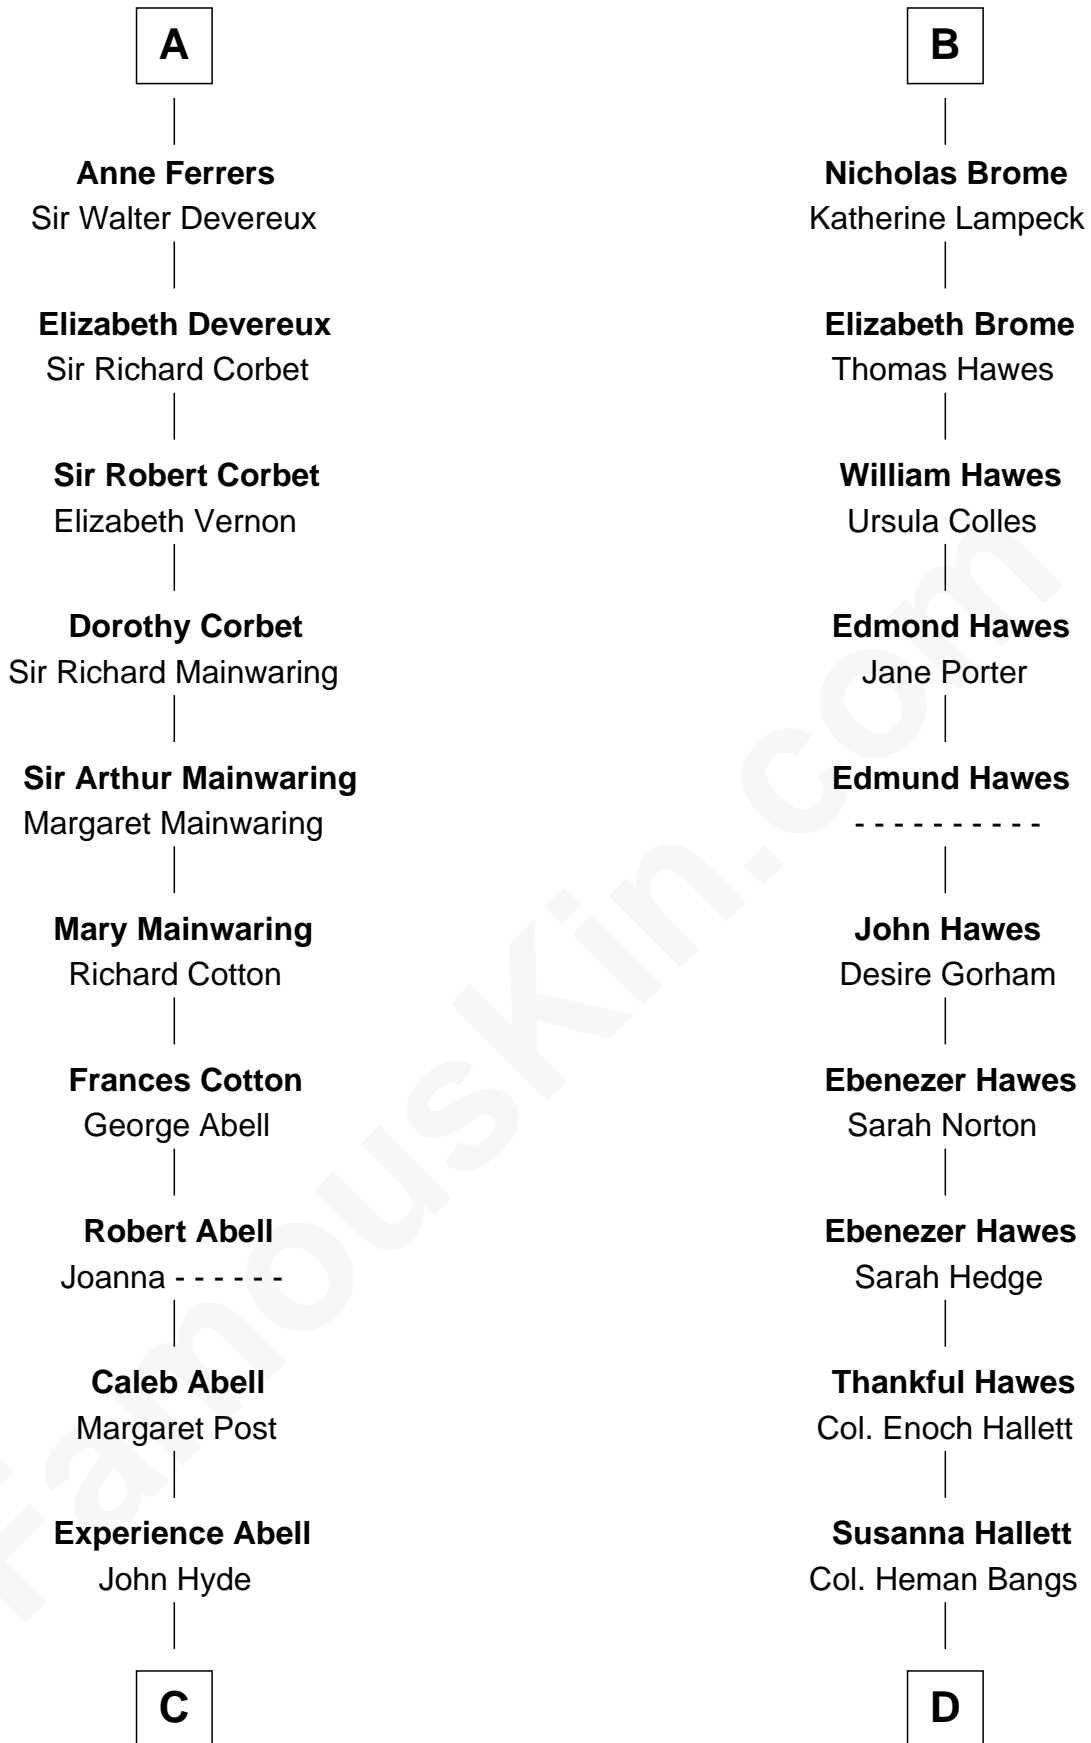

FamousKin.com

Relationship Chart of

Grover Cleveland

22nd and 24th U.S. President

19th cousin 2 times removed of

Eugene Foss

45th Governor of Massachusetts

Sir James de Audley

Sir Hugh Shirley

Beatrice Brewes

Sir Ralph Shirley

Joan Basset

Beatrice Shirley

John Brome

B

C

James Hyde
Sarah Marshall

Abiah Hyde
Aaron Cleveland

William Cleveland
Margaret Falley

Rev. Richard Falley Cleveland
Ann Neal

Grover Cleveland
22nd and 24th U.S. President

D

Amanda Bangs
Samuel Bartlett Foss