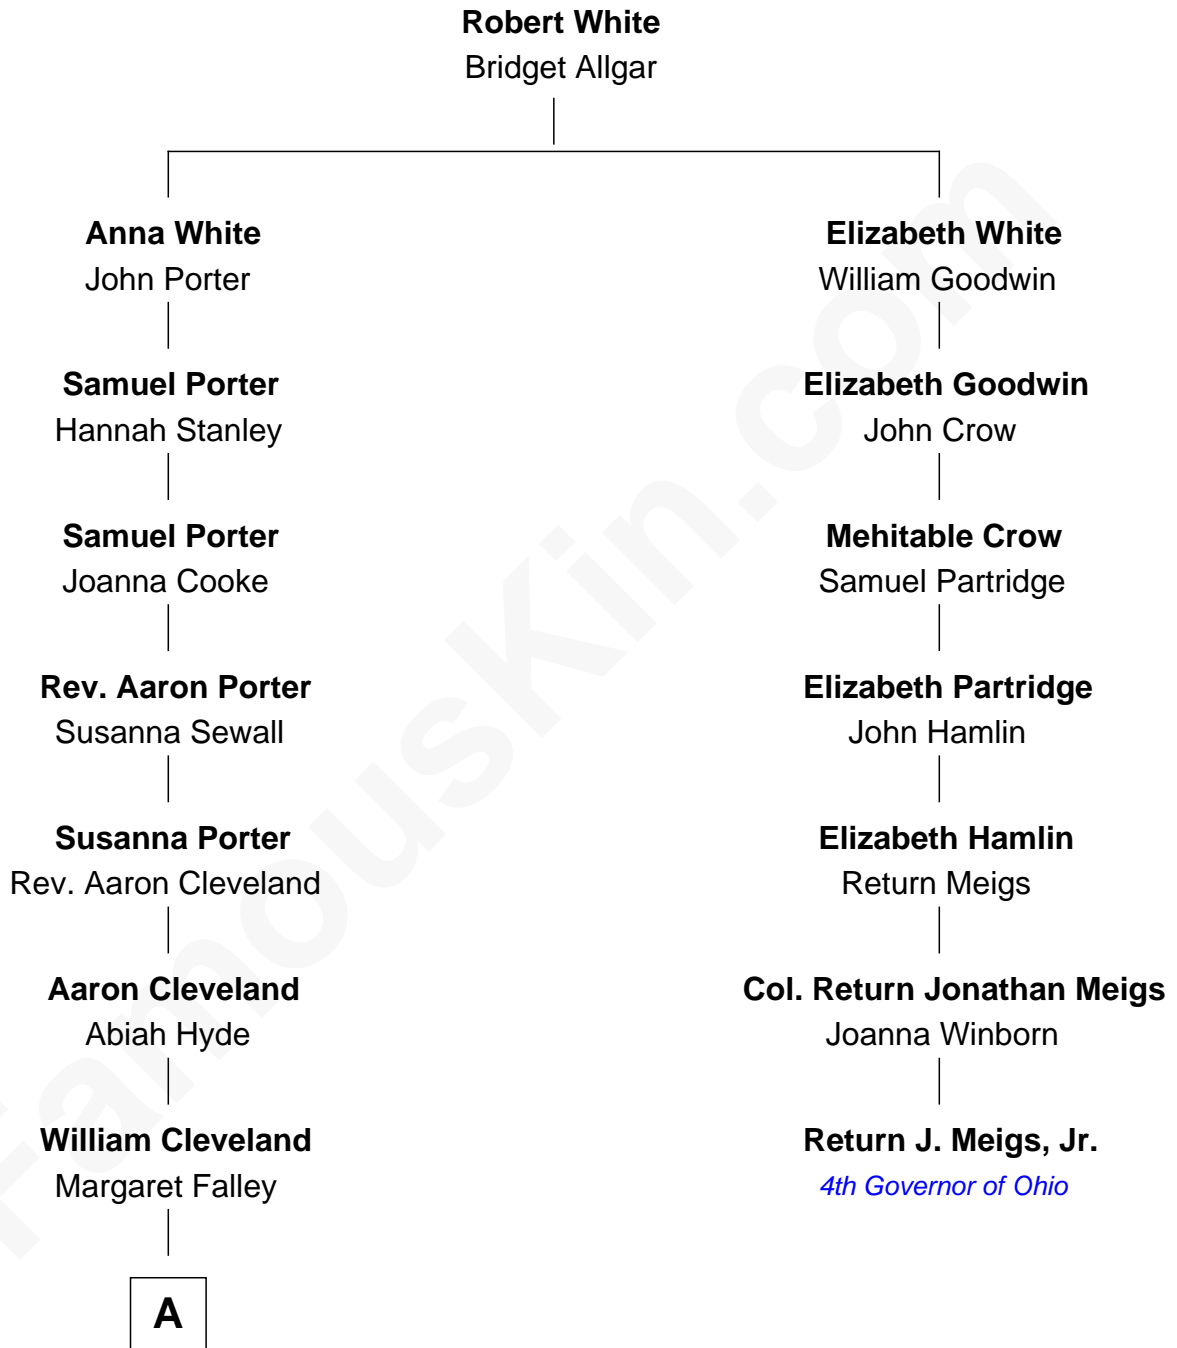

FamousKin.com

Relationship Chart of

Grover Cleveland

22nd and 24th U.S. President

6th cousin 2 times removed of

Return J. Meigs, Jr.

4th Governor of Ohio

FamousKin.com