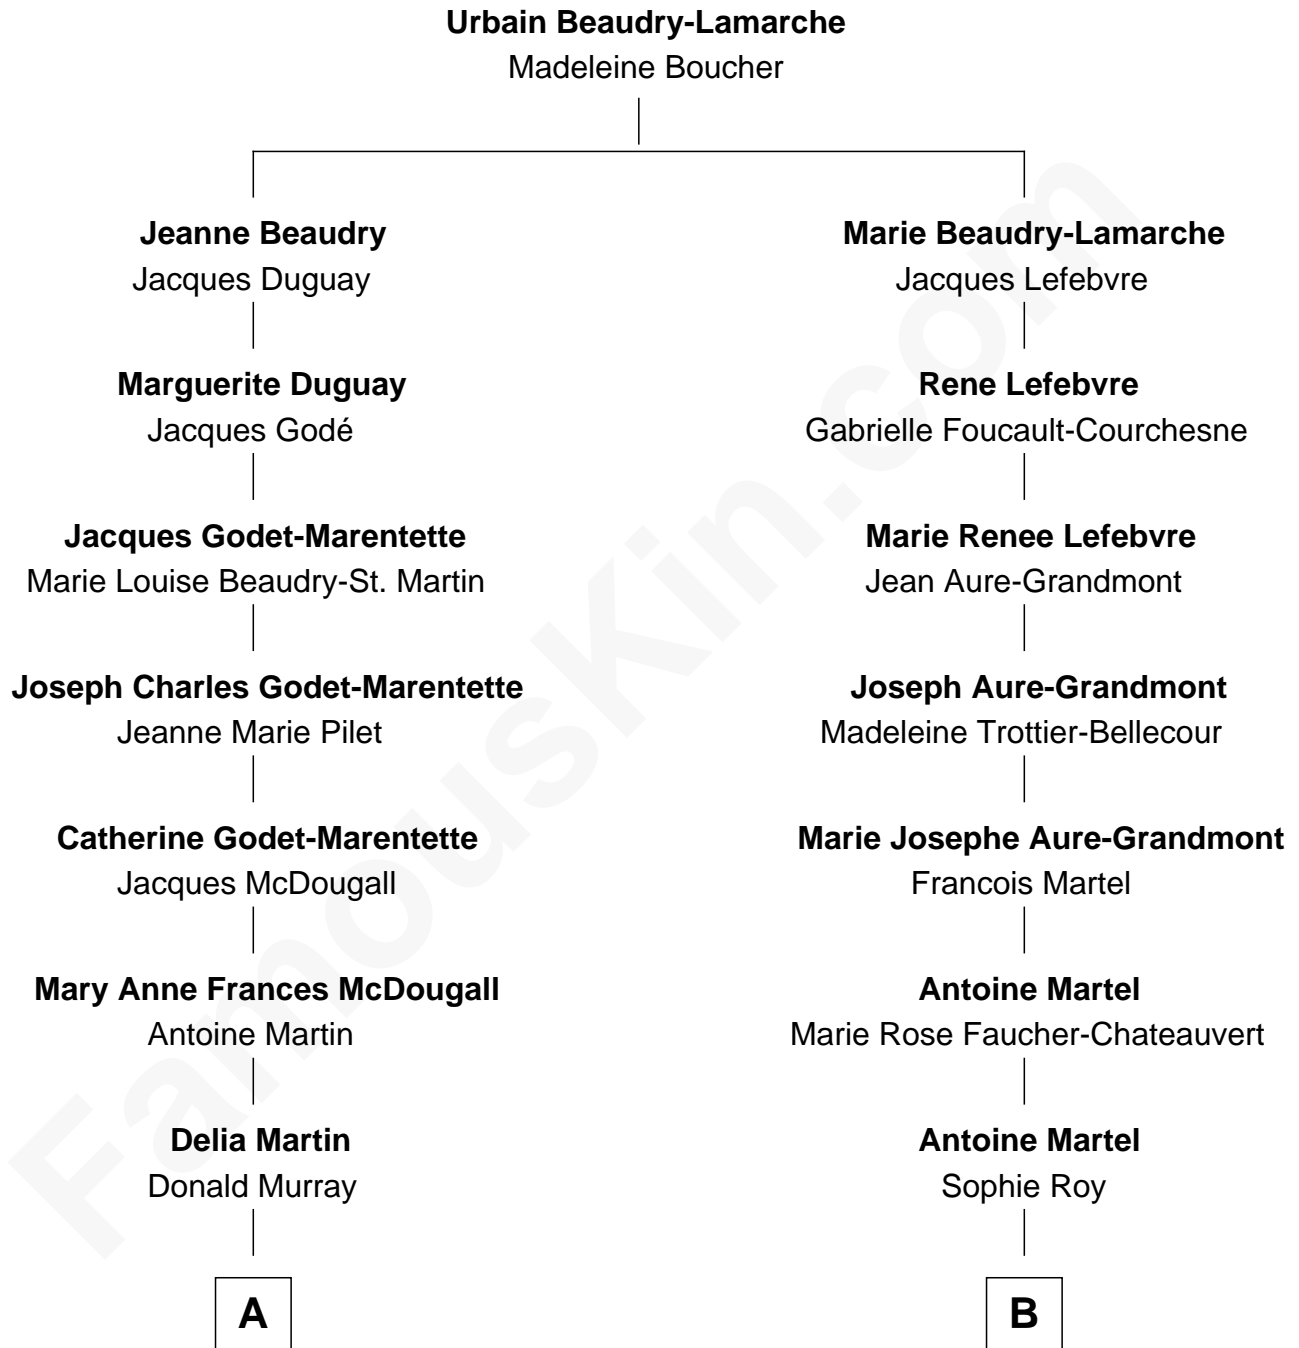

FamousKin.com
Relationship Chart of
Hillary (Rodham) Clinton
First Lady of President Bill Clinton

9th cousin 2 times removed of

John Dye

TV and Movie Actor - "Touched by an Angel"

A

Della Murray

Edwin John Howell

Dorothy Emma Howell

Hugh Ellsworth Rodham

Hillary (Rodham) Clinton

First Lady of Bill Clinton

B

Mary Martel

John M. Tippet

Edith Clara Tippet