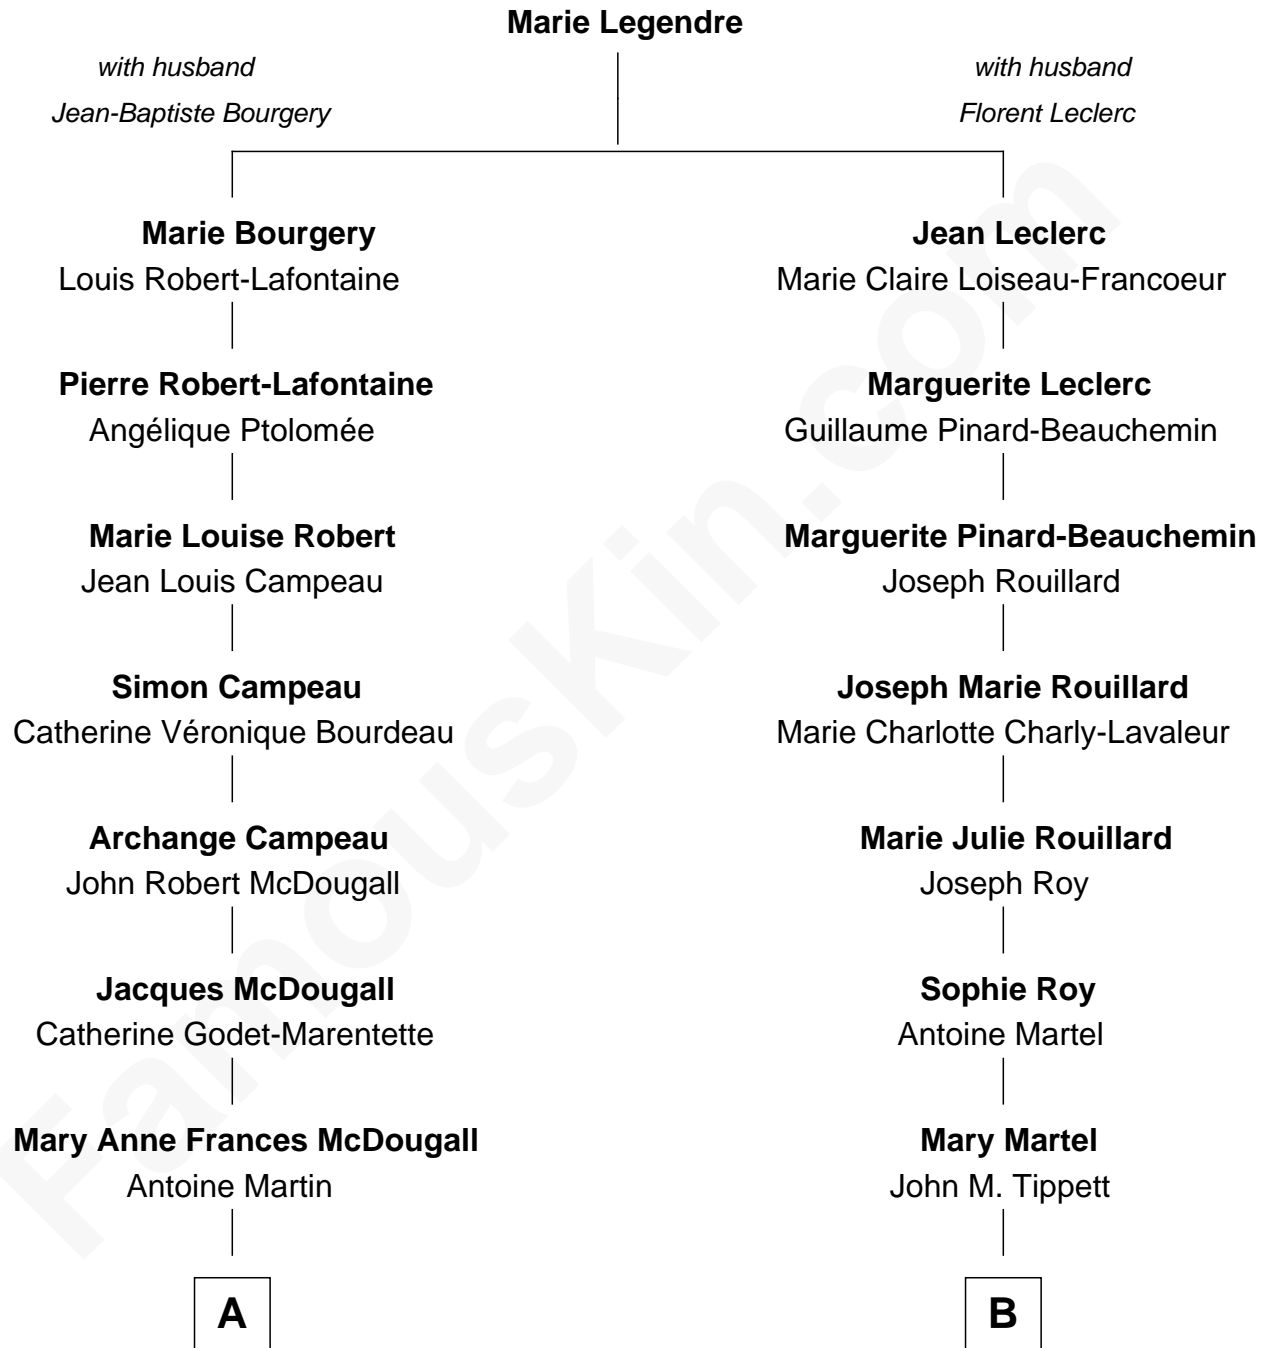

**FamousKin.com**  
**Relationship Chart of**  
**Hillary (Rodham) Clinton**  
*First Lady of President Bill Clinton*

**10th cousin of**

**John Dye**

*TV and Movie Actor - "Touched by an Angel"*

**A**

**Delia Martin**  
Donald Murray

**Della Murray**  
Edwin John Howell

**Dorothy Emma Howell**  
Hugh Ellsworth Rodham

**Hillary (Rodham) Clinton**  
*First Lady of Bill Clinton*

**B**

**Edith Clara Tippet**  
Robert Louis Duvall

**John Louis Duvall**  
Irene Maree McMillen