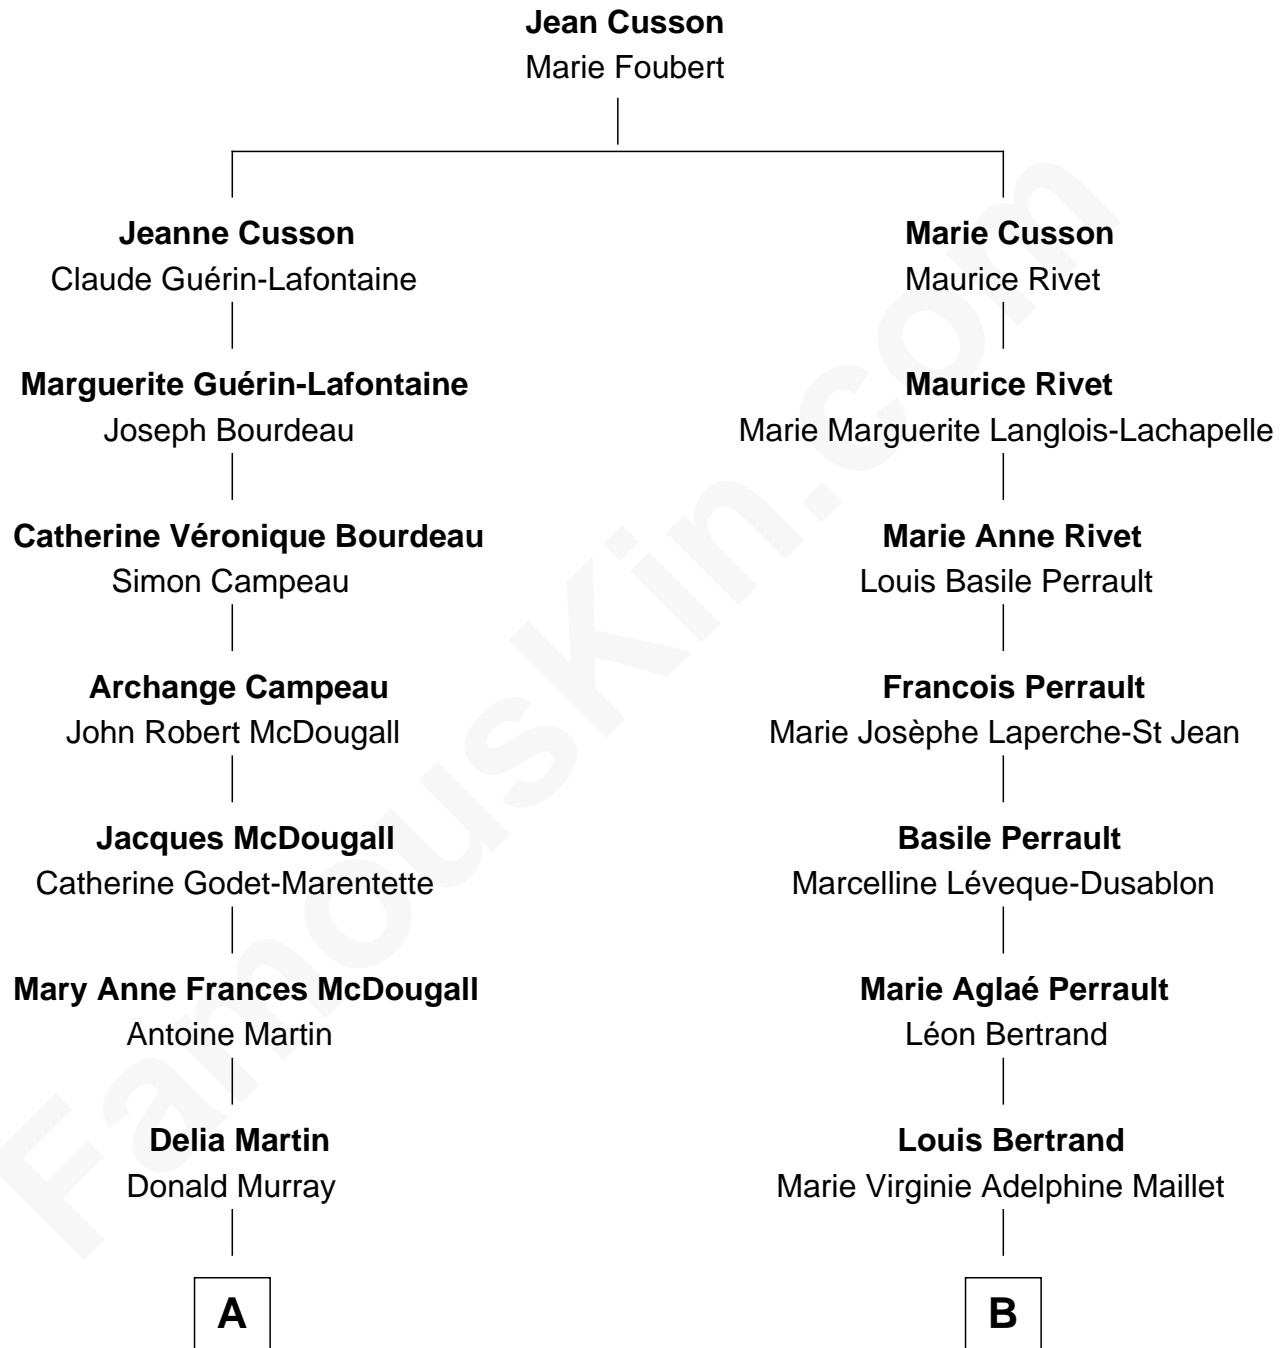

**FamousKin.com**  
**Relationship Chart of**  
**Hillary (Rodham) Clinton**  
*First Lady of President Bill Clinton*

9th cousin 1 time removed of

**Angelina Jolie**  
*Movie Actress*

**A**

**Della Murray**

Edwin John Howell

**Dorothy Emma Howell**

Hugh Ellsworth Rodham

**Hillary (Rodham) Clinton**

*First Lady of Bill Clinton*

**B**

**George Bertrand**

Marie Louise Angelina Leduc

**Rolland Francis Bertrand**

Lois June Gouwens

**Marcheline Bertrand**

Jonathan Vincent Voight

**Angelina Jolie**

*Movie Actress*