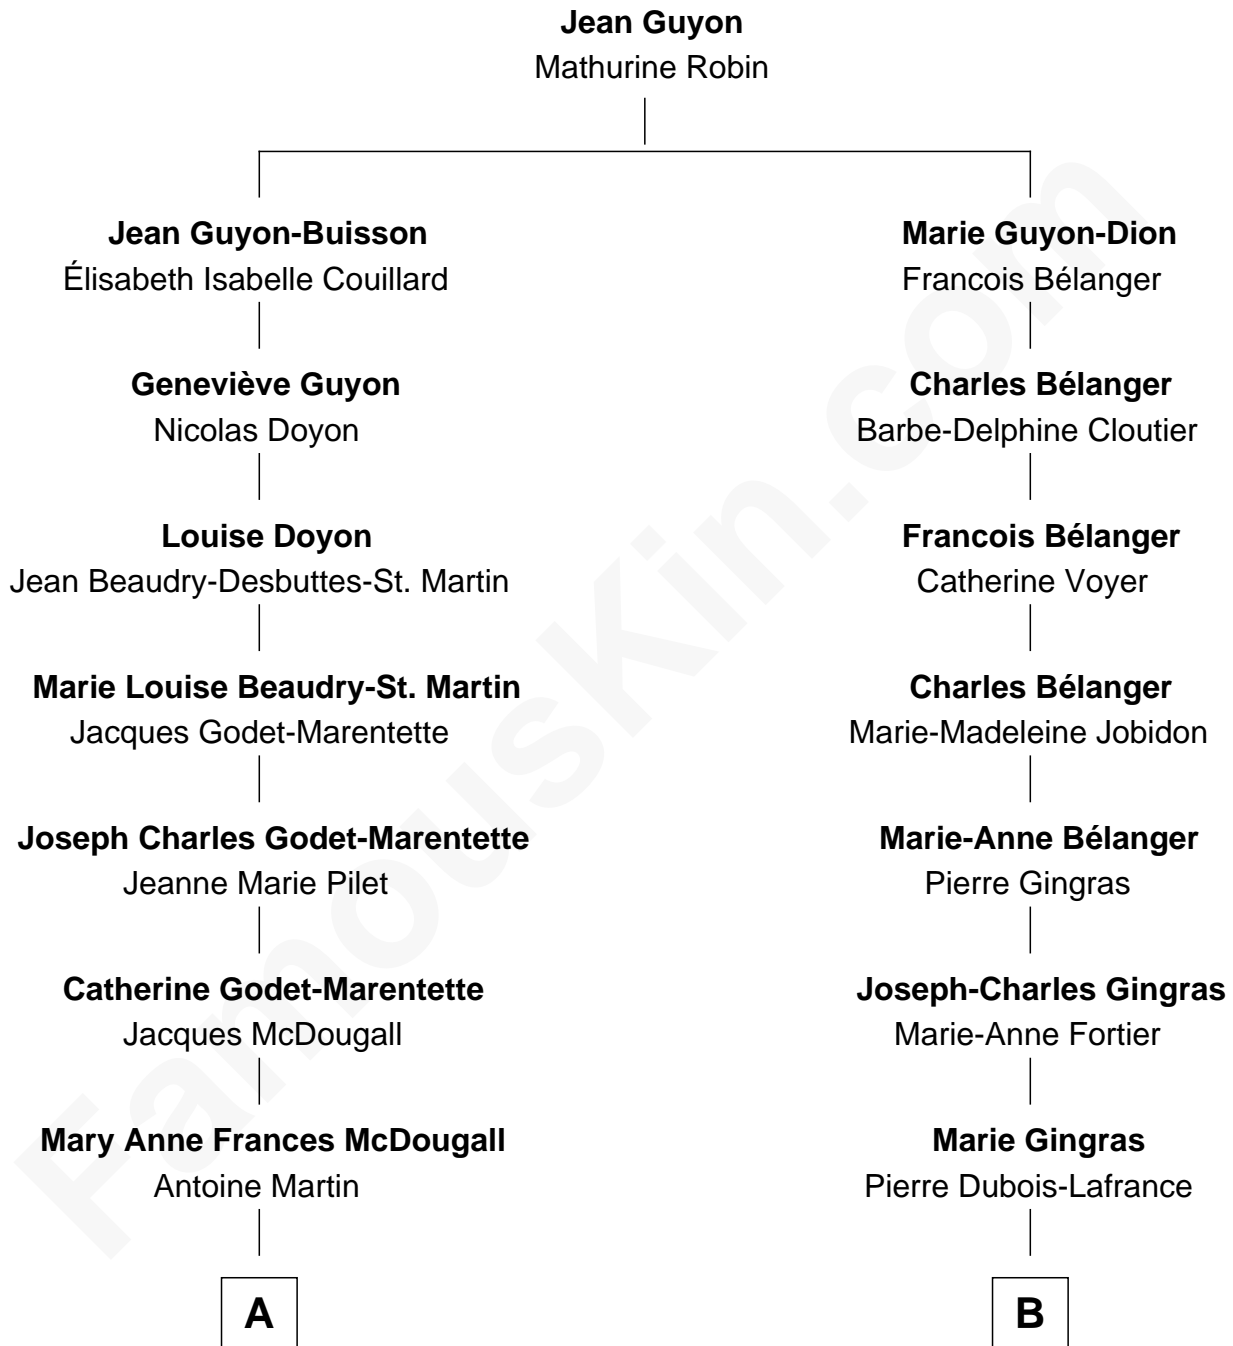

FamousKin.com

Relationship Chart of

Hillary (Rodham) Clinton

First Lady of President Bill Clinton

10th cousin 2 times removed of

Julianne Hough

Singer, Dancer and Actress - "DWTS" Pro

A

Delia Martin
Donald Murray

Della Murray
Edwin John Howell

Dorothy Emma Howell
Hugh Ellsworth Rodham

Hillary (Rodham) Clinton
First Lady of Bill Clinton

B

Flavien Dubois-Lafrance
Anathalie Bélanger

Joseph D. Wood
Marie Alzire Plante