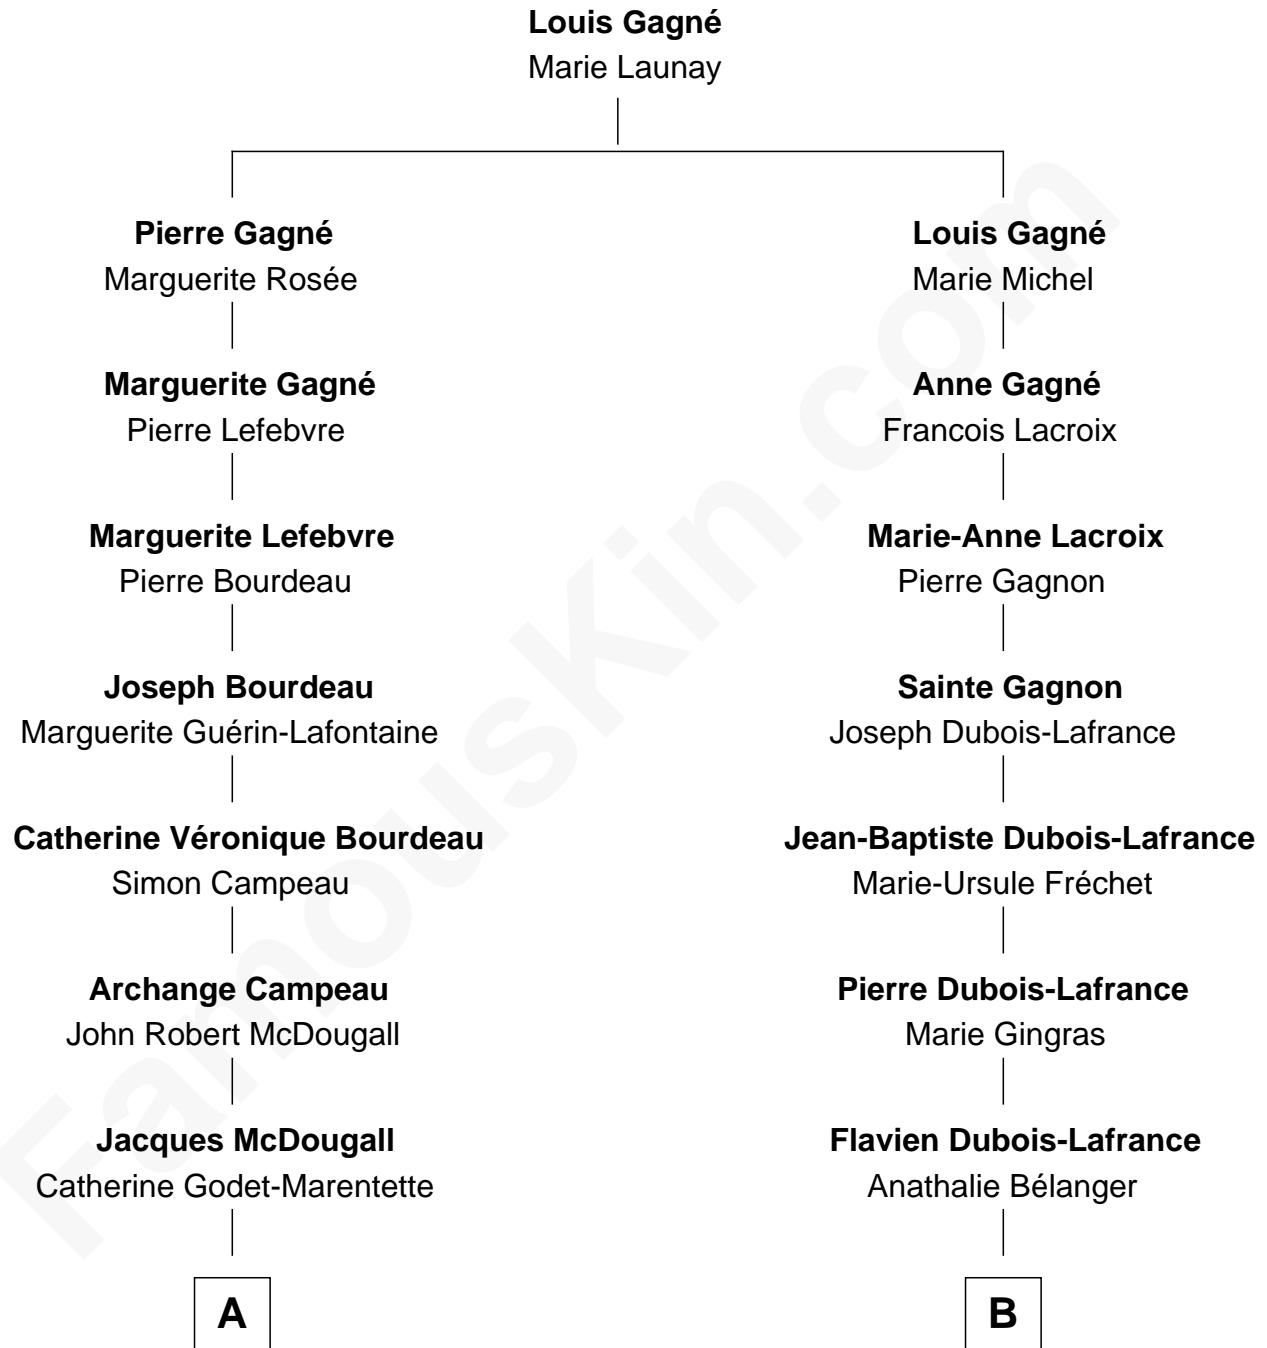

FamousKin.com
Relationship Chart of
Hillary (Rodham) Clinton
First Lady of President Bill Clinton

11th cousin of
Julianne Hough
Singer, Dancer and Actress - "DWTS" Pro

A

Mary Anne Frances McDougall

Antoine Martin

Delia Martin

Donald Murray

Della Murray

Edwin John Howell

Dorothy Emma Howell

Hugh Ellsworth Rodham

Hillary (Rodham) Clinton

First Lady of Bill Clinton

B

Joseph D. Wood

Marie Alzire Plante

Alexander August Wood

W. B. Tena Vredevelt

Colleen P. H. Wood

Robert Virgil Hough

Bruce Robert Hough