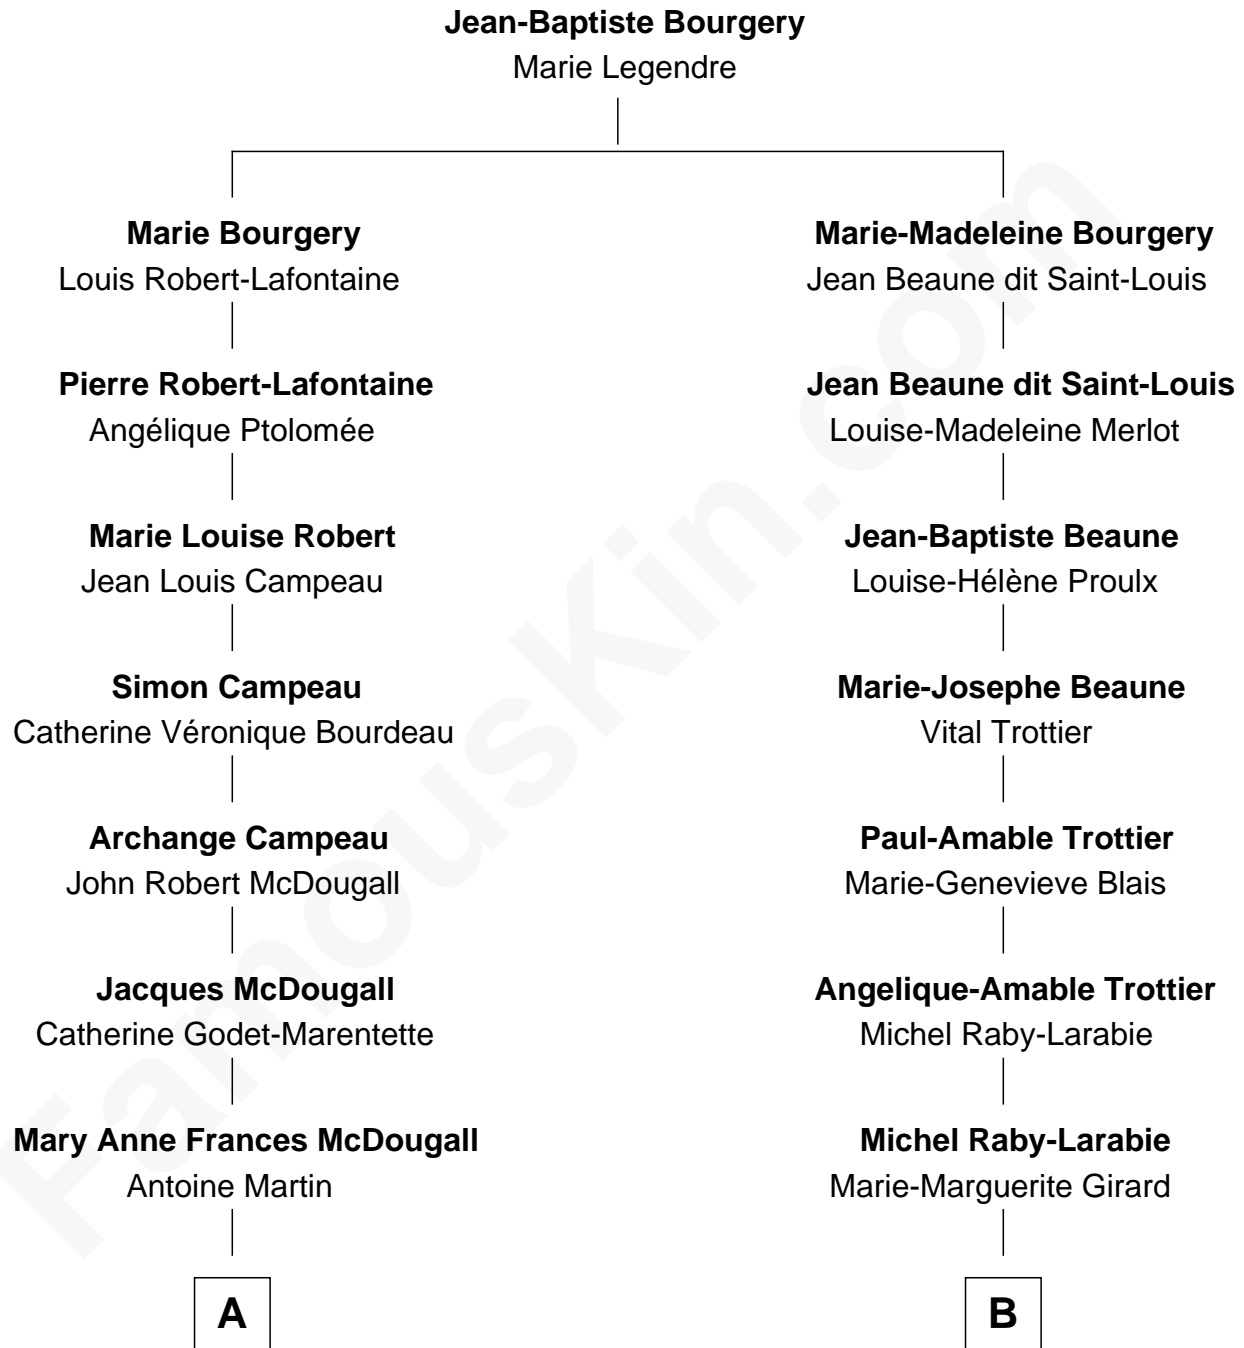

FamousKin.com
Relationship Chart of
Hillary (Rodham) Clinton
First Lady of President Bill Clinton

10th cousin 2 times removed of
Julianne Hough
Singer, Dancer and Actress - "DWTS" Pro

A

Delia Martin
Donald Murray

Della Murray
Edwin John Howell

Dorothy Emma Howell
Hugh Ellsworth Rodham

Hillary (Rodham) Clinton
First Lady of Bill Clinton

B

Pheleman Raby
Ambroise Plante

Marie Alzire Plante
Joseph D. Wood

Alexander August Wood
W. B. Tena Vredevelt