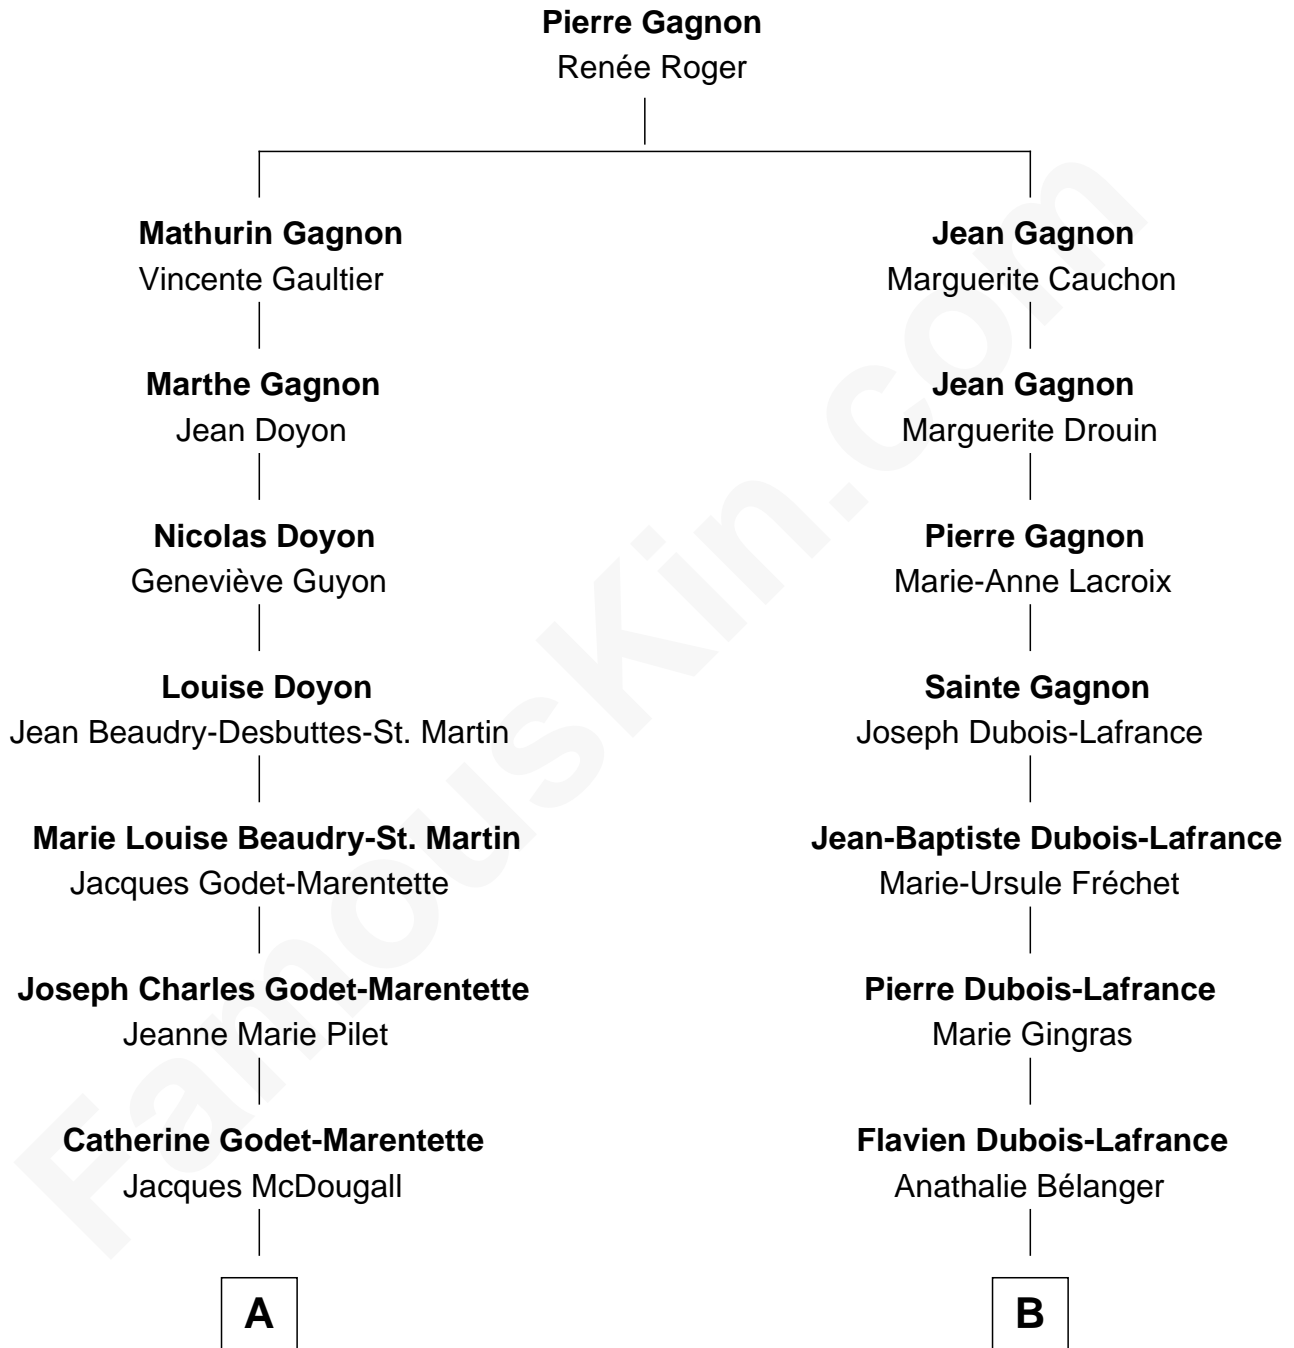

**FamousKin.com**  
**Relationship Chart of**  
**Hillary (Rodham) Clinton**  
*First Lady of President Bill Clinton*

11th cousin of  
**Julianne Hough**  
*Singer, Dancer and Actress - "DWTS" Pro*

**A**

**Mary Anne Frances McDougall**

Antoine Martin

**Delia Martin**

Donald Murray

**Della Murray**

Edwin John Howell

**Dorothy Emma Howell**

Hugh Ellsworth Rodham

**Hillary (Rodham) Clinton**

*First Lady of Bill Clinton*

**B**

**Joseph D. Wood**

Marie Alzire Plante

**Alexander August Wood**

W. B. Tena Vredevelt

**Colleen P. H. Wood**