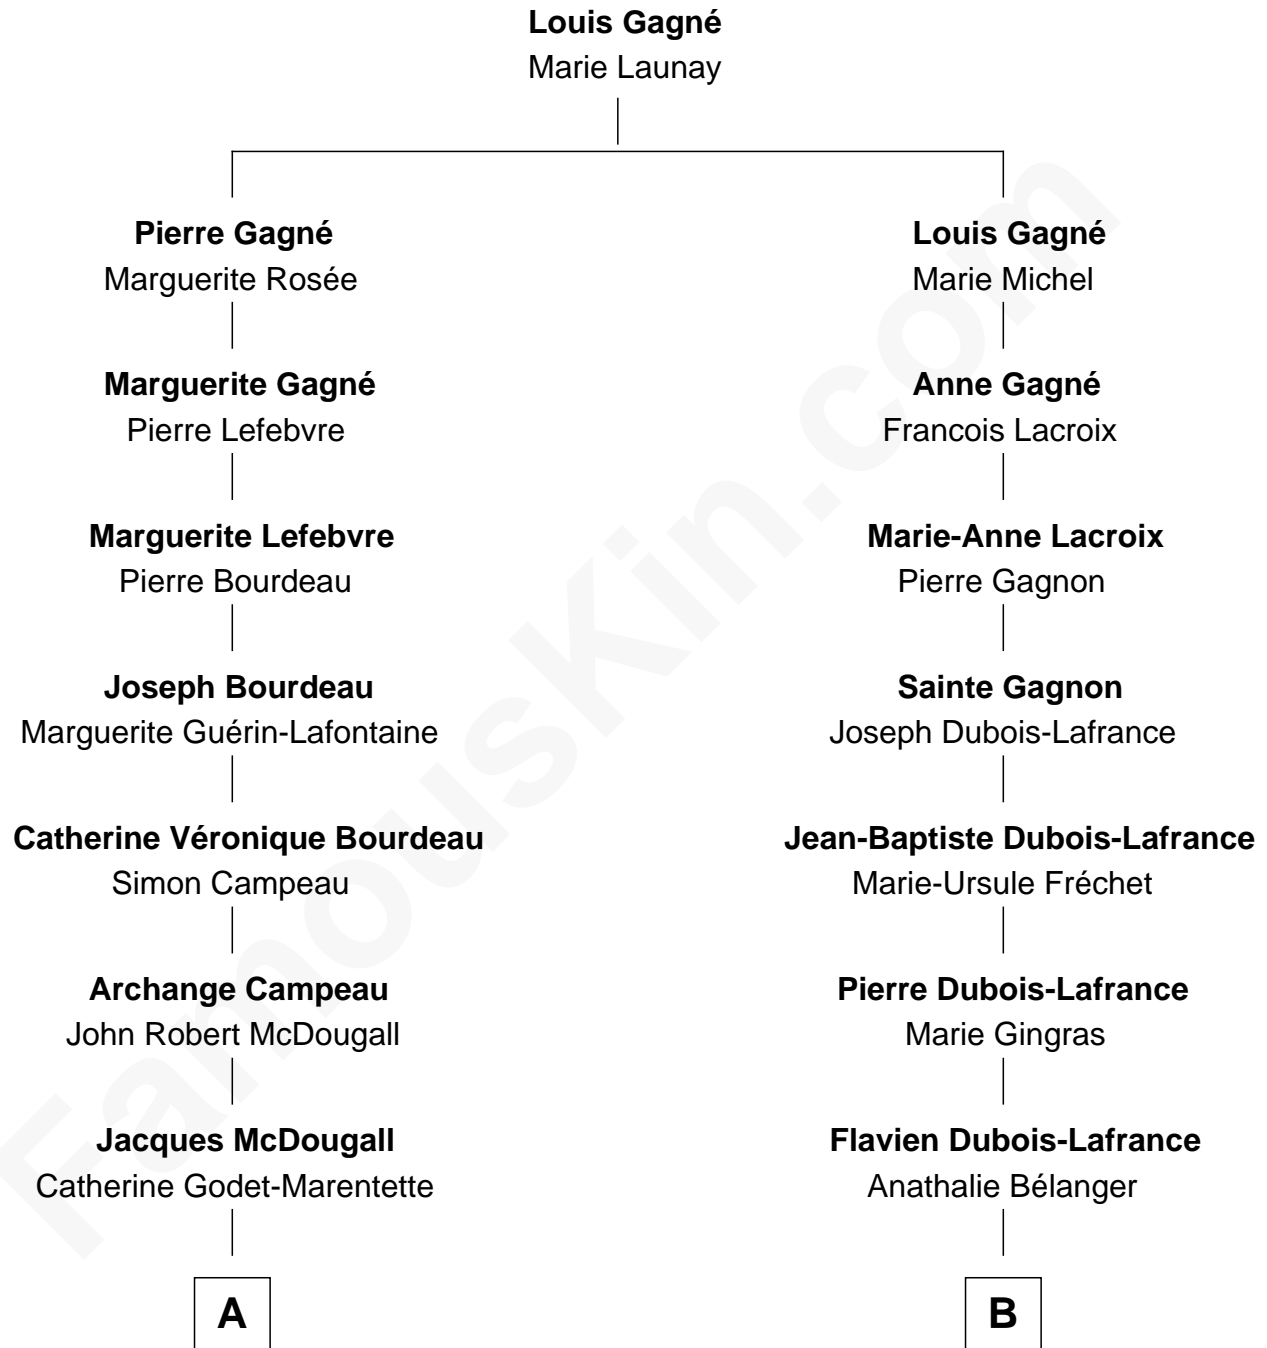

FamousKin.com
Relationship Chart of
Hillary (Rodham) Clinton
First Lady of President Bill Clinton

11th cousin of
Derek Hough
Dancer and Actor - "DWTS" Pro

A

Mary Anne Frances McDougall

Antoine Martin

Delia Martin

Donald Murray

Della Murray

Edwin John Howell

Dorothy Emma Howell

Hugh Ellsworth Rodham

Hillary (Rodham) Clinton

First Lady of Bill Clinton

B

Joseph D. Wood

Marie Alzire Plante

Alexander August Wood

W. B. Tena Vredevelt

Colleen P. H. Wood

Robert Virgil Hough

Bruce Robert Hough

Marianne Heaton

Derek Hough

"Dancing with the Stars"