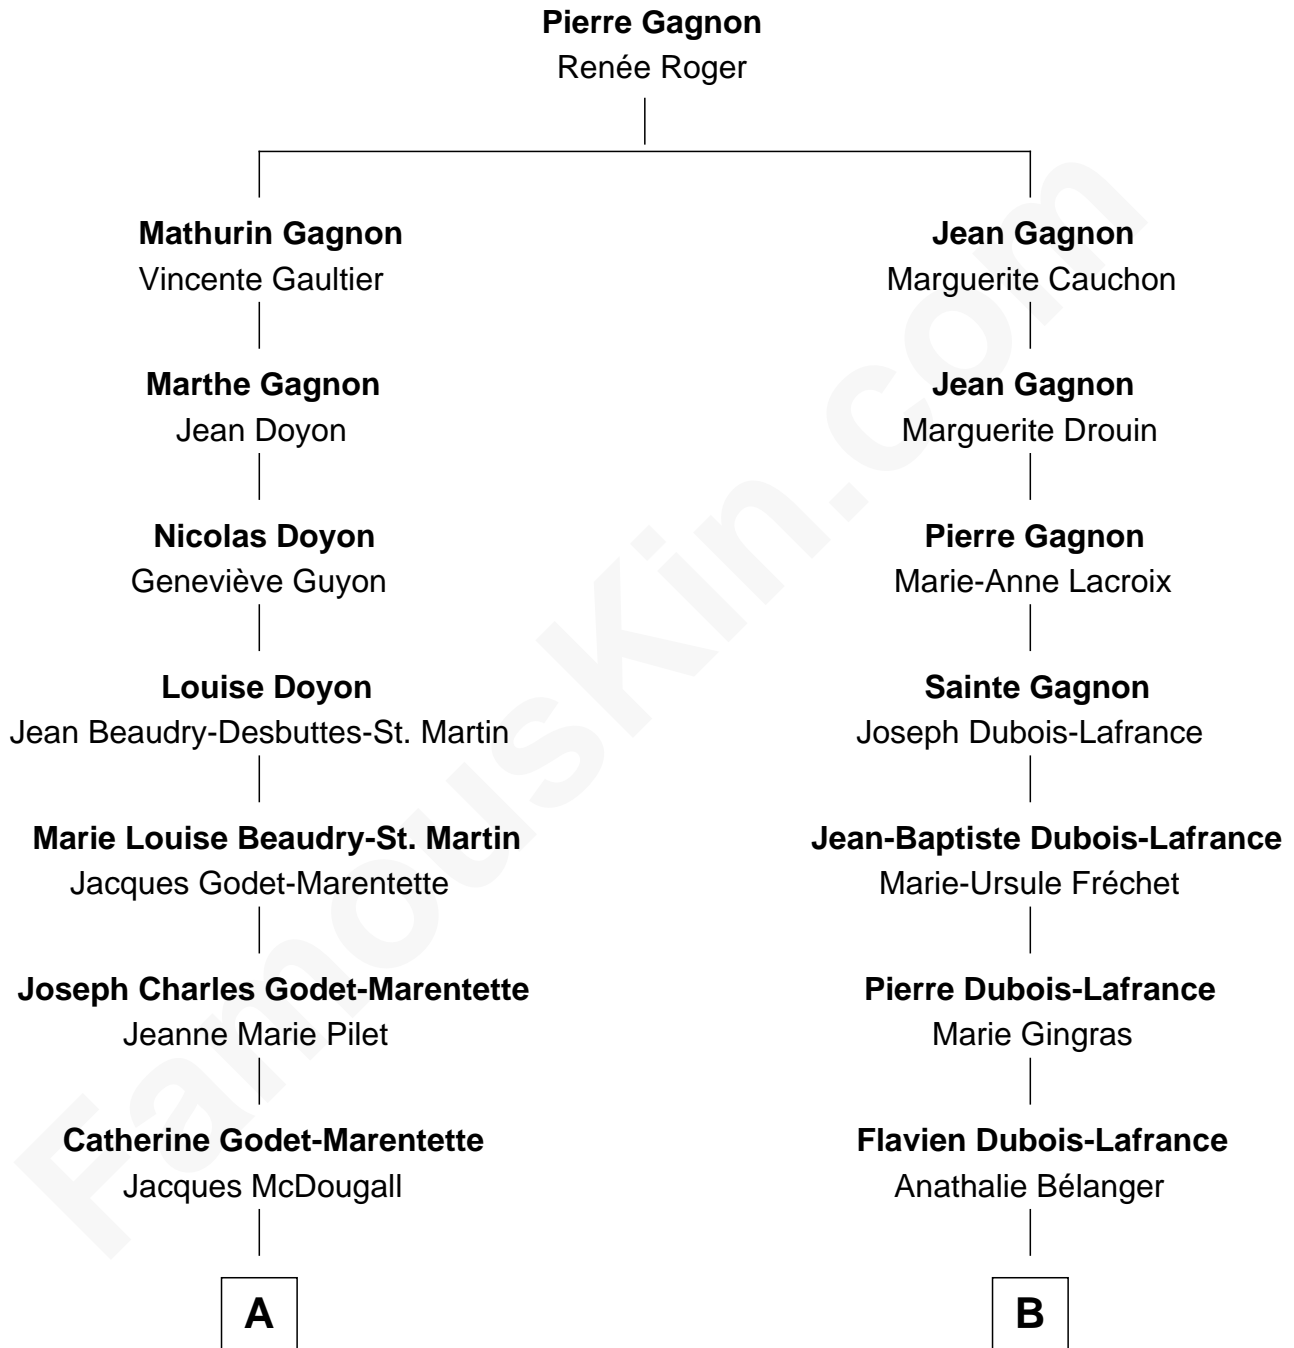

FamousKin.com
Relationship Chart of
Hillary (Rodham) Clinton
First Lady of President Bill Clinton

11th cousin of
Derek Hough
Dancer and Actor - "DWTS" Pro

A

Mary Anne Frances McDougall

Antoine Martin

Delia Martin

Donald Murray

Della Murray

Edwin John Howell

Dorothy Emma Howell

Hugh Ellsworth Rodham

Hillary (Rodham) Clinton

First Lady of Bill Clinton

B