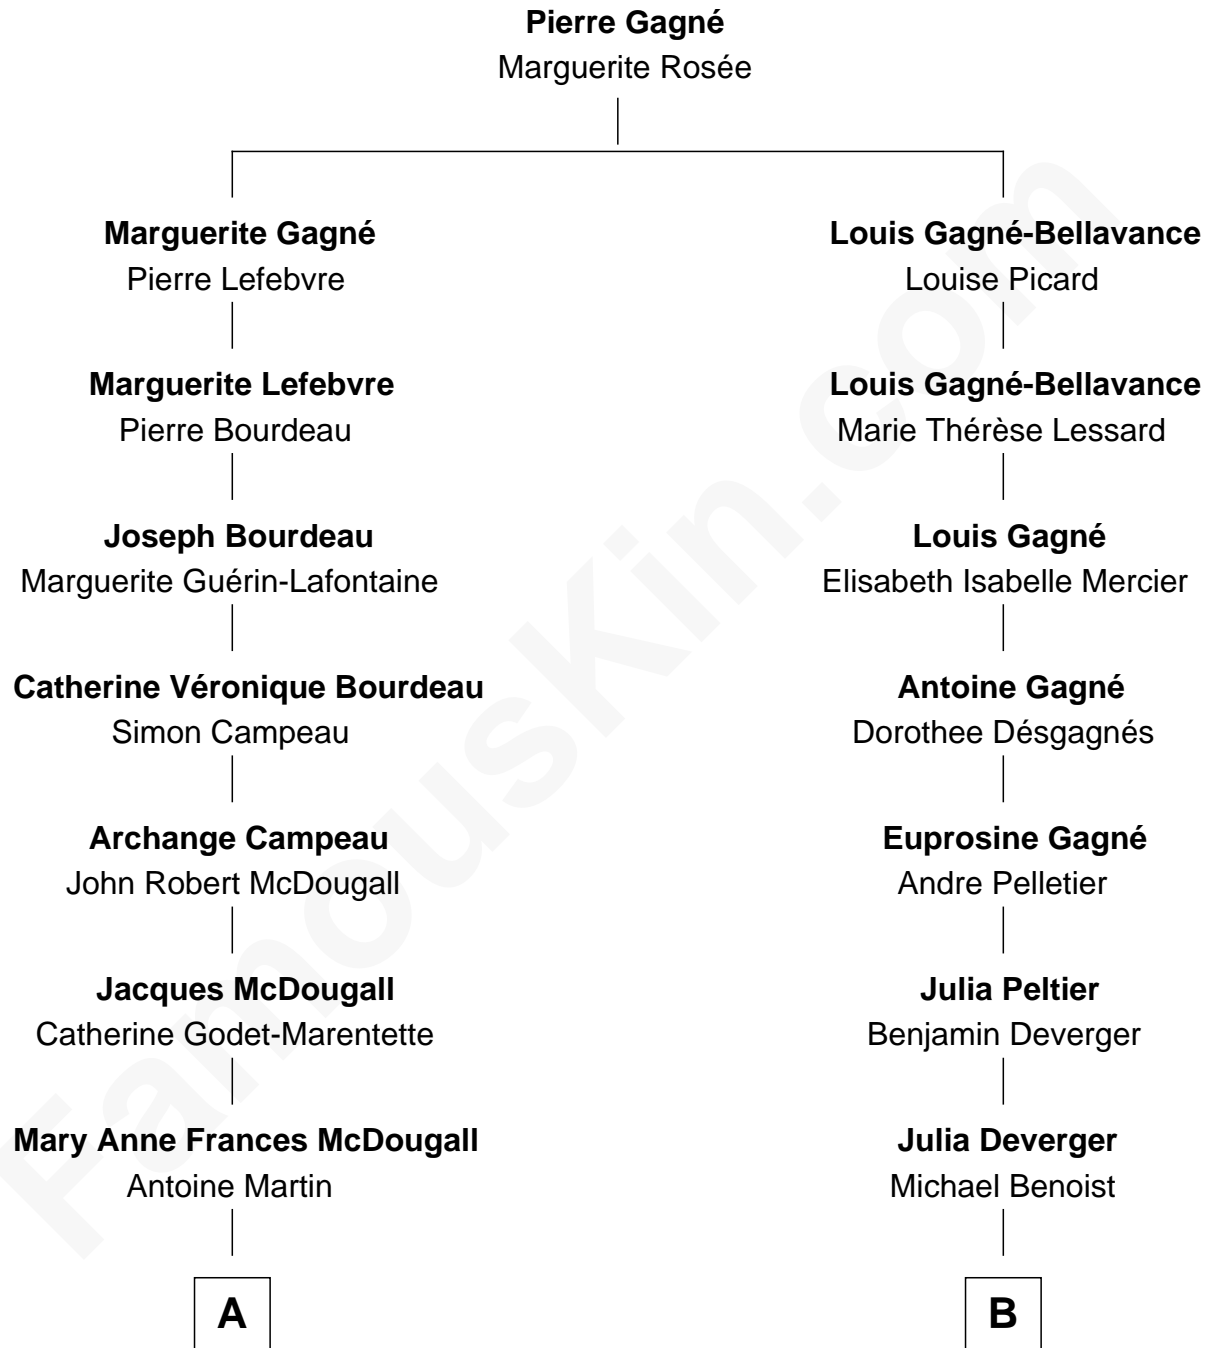

FamousKin.com
Relationship Chart of
Hillary (Rodham) Clinton
First Lady of President Bill Clinton

10th cousin 1 time removed of

Melissa Benoist
TV Actress

A

Delia Martin
Donald Murray

Della Murray
Edwin John Howell

Dorothy Emma Howell
Hugh Ellsworth Rodham

Hillary (Rodham) Clinton
First Lady of Bill Clinton

B

Leon Benoist
Mary Barteau

Edgar James Benoist
Helen M. Hachting

James Hubert Benoist
Patricia Ann Logan

Dr. James Logan Benoist
Julie Renee Smith