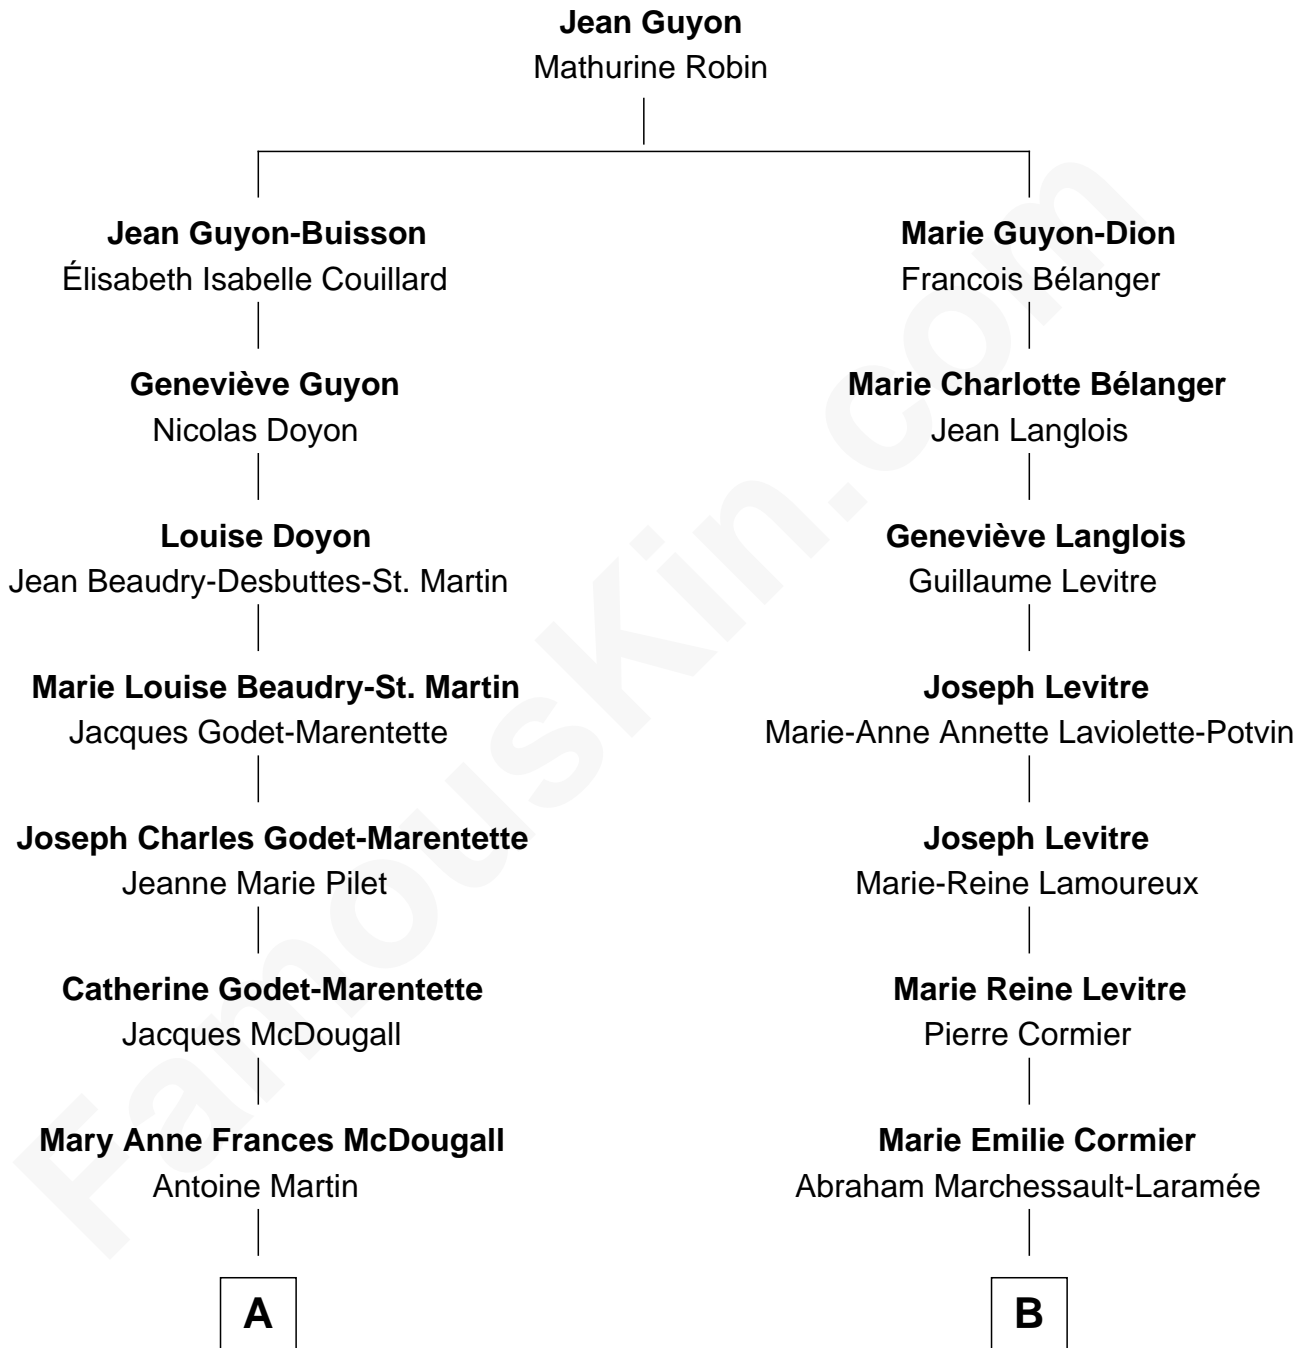

**FamousKin.com**  
**Relationship Chart of**  
**Hillary (Rodham) Clinton**  
*First Lady of President Bill Clinton*

**10th cousin 2 times removed of**  
**John Cena**  
*Movie Actor and WWE Pro Wrestler*

**A**

**Delia Martin**  
Donald Murray

**Della Murray**  
Edwin John Howell

**Dorothy Emma Howell**  
Hugh Ellsworth Rodham

**Hillary (Rodham) Clinton**  
*First Lady of Bill Clinton*

**B**

**Hélène Marchessault-Laramée**  
Jean Baptiste Lupien