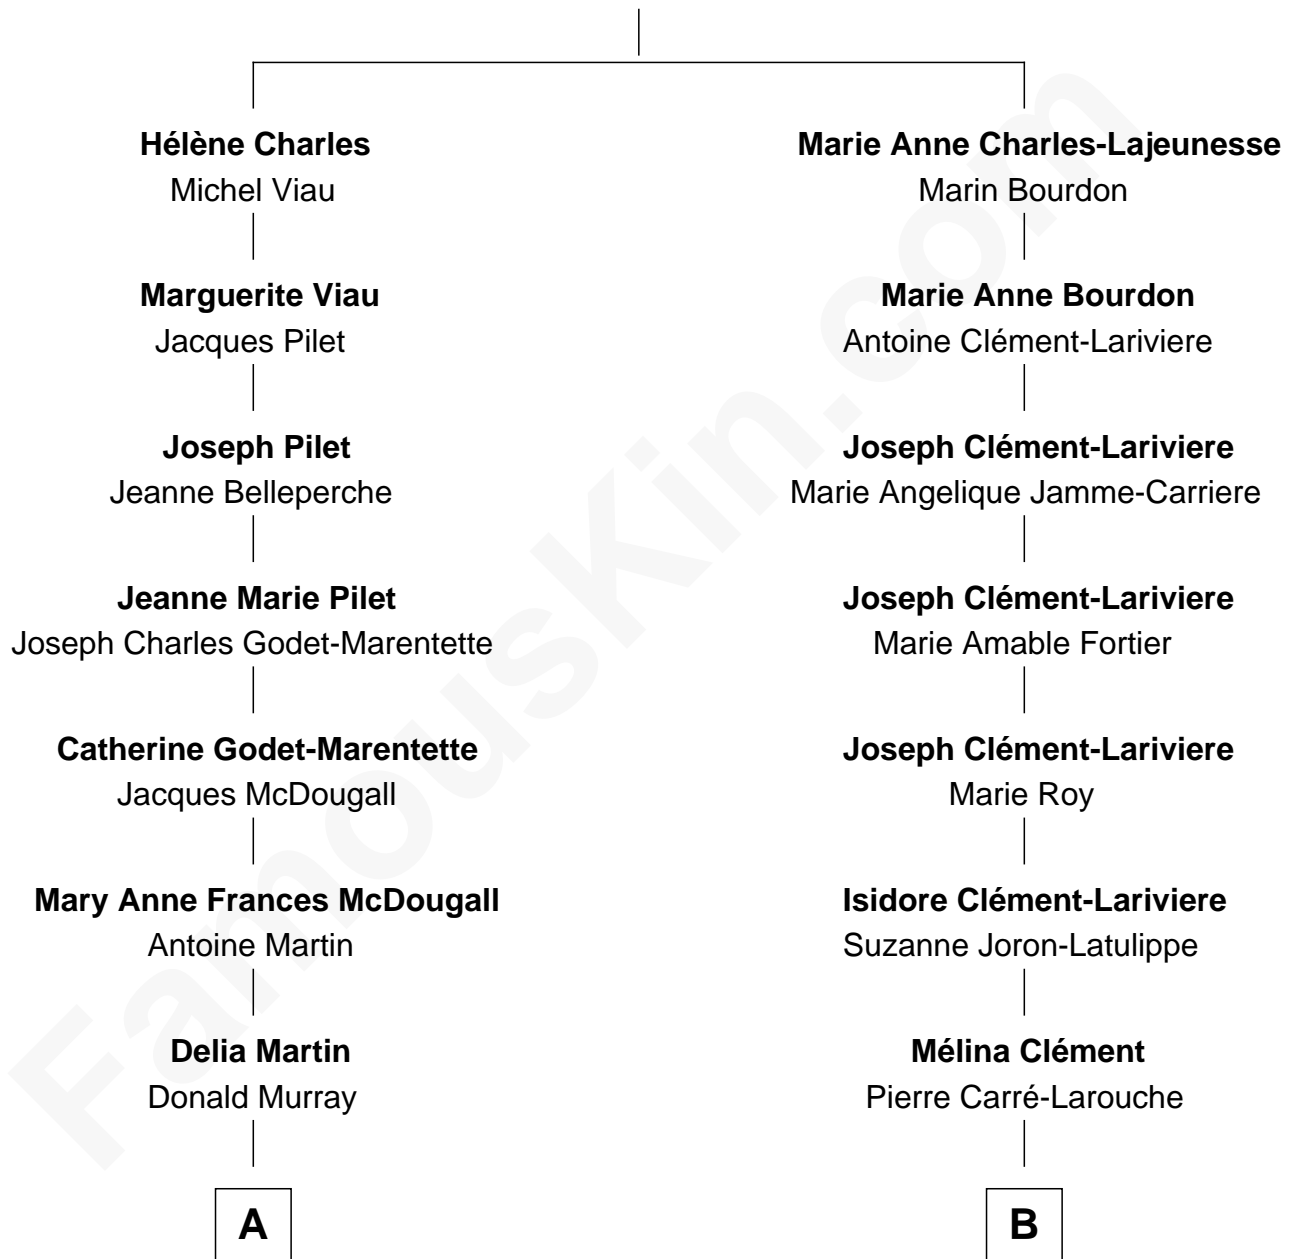

**FamousKin.com**  
**Relationship Chart of**  
**Hillary (Rodham) Clinton**  
*First Lady of President Bill Clinton*

9th cousin of

**Jim Carrey**  
*TV & Movie Actor*

**Étienne Charles-Lajeunesse**  
 Madeleine Niel

**A**

**Della Murray**  
Edwin John Howell

**Dorothy Emma Howell**  
Hugh Ellsworth Rodham

**Hillary (Rodham) Clinton**  
*First Lady of Bill Clinton*

**B**

**Francois Carré**  
Angéline Suavé

**Percy Joseph Carrey**  
Kathleen Marie Oram