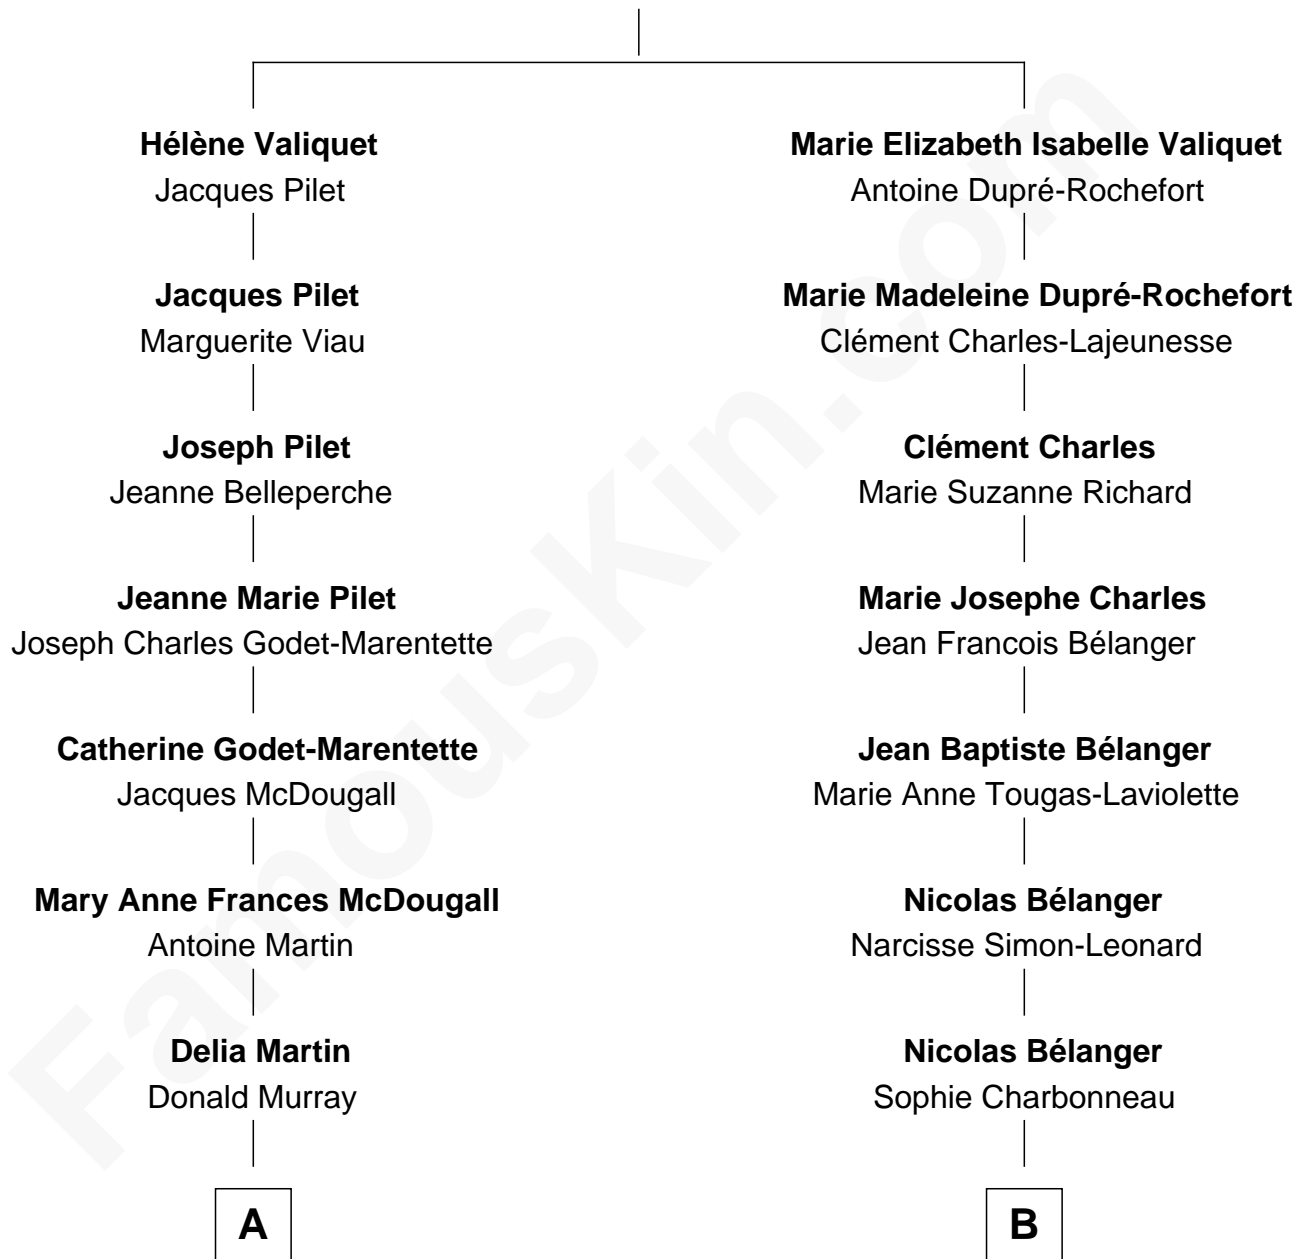

FamousKin.com
Relationship Chart of
Hillary (Rodham) Clinton
First Lady of President Bill Clinton

9th cousin 1 time removed of

Jim Carrey
TV & Movie Actor

Jean Valiquet-Laverdure
 Renée Loppé

A

Della Murray
Edwin John Howell

Dorothy Emma Howell
Hugh Ellsworth Rodham

Hillary (Rodham) Clinton
First Lady of Bill Clinton

B

Ursule Belanger
Samuel Suavé

Angéline Suavé
Francois Carré

Percy Joseph Carrey
Kathleen Marie Oram

Jim Carrey
TV & Movie Actor