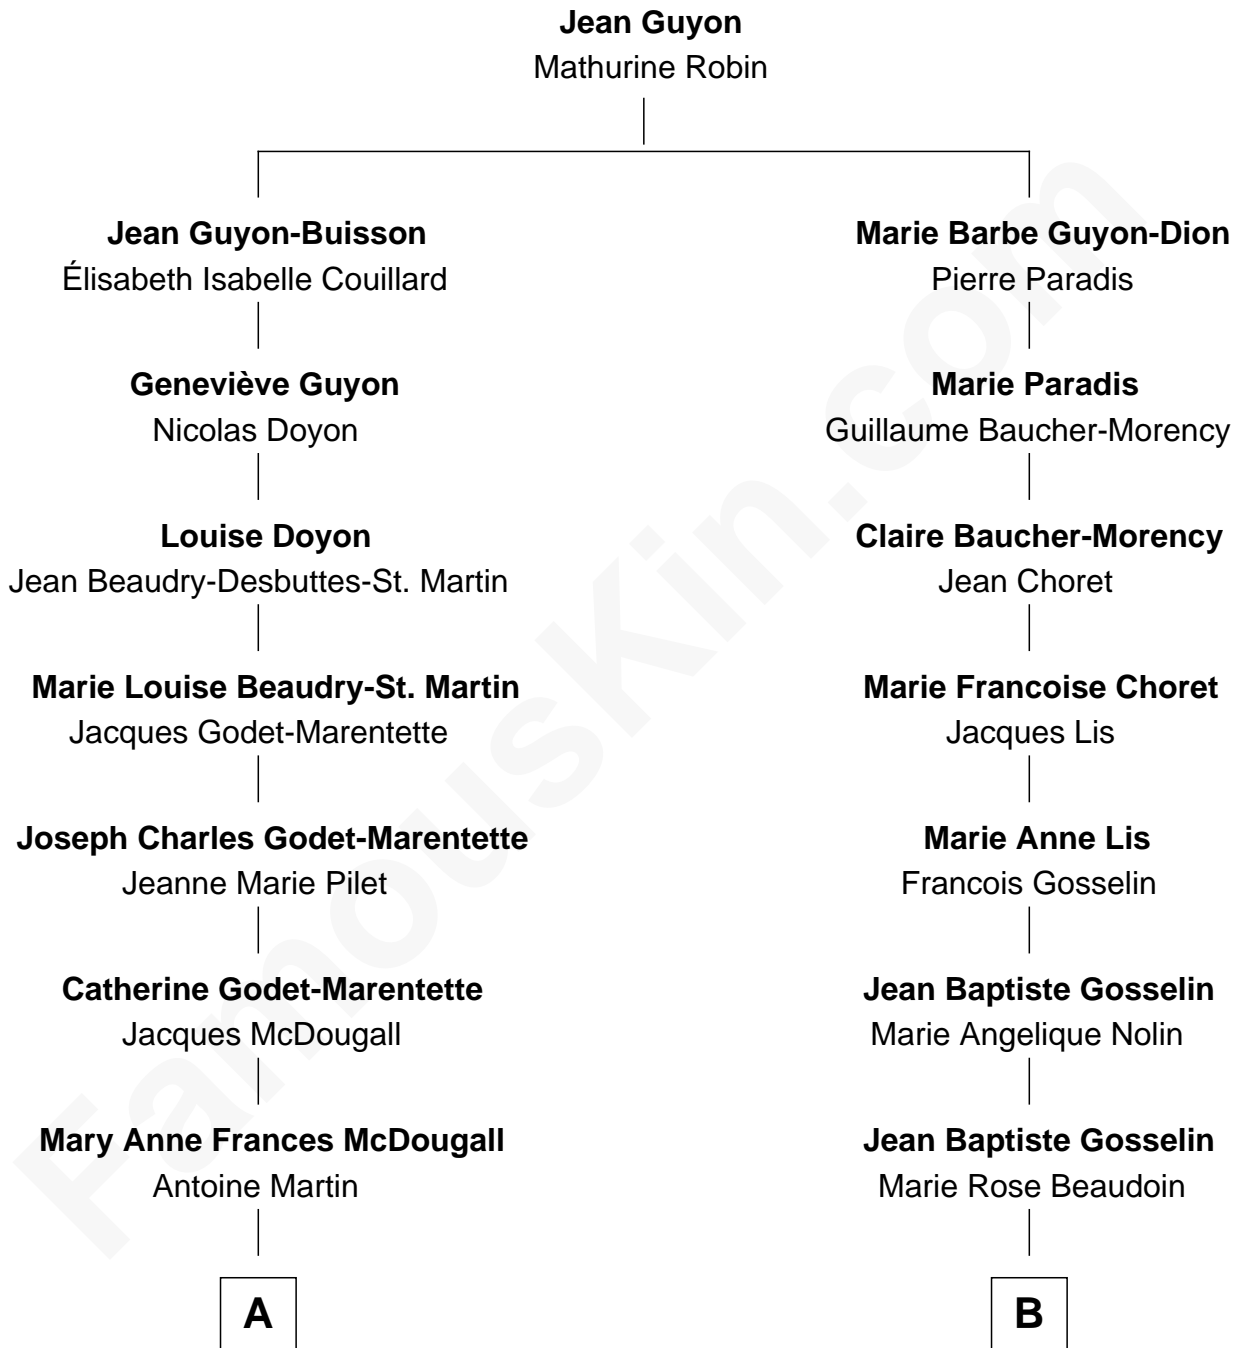

FamousKin.com
Relationship Chart of
Hillary (Rodham) Clinton
First Lady of President Bill Clinton

10th cousin 2 times removed of

Bridget Fonda
Movie Actress

A

Delia Martin
Donald Murray

Della Murray
Edwin John Howell

Dorothy Emma Howell
Hugh Ellsworth Rodham

Hillary (Rodham) Clinton
First Lady of Bill Clinton

B

Jean Baptiste Gosselin
Elizabeth Christian

Joseph D. Gauslin
Anna E. Pfligerstofer

Anna E. Gauslin
Chauncey M. Brewer