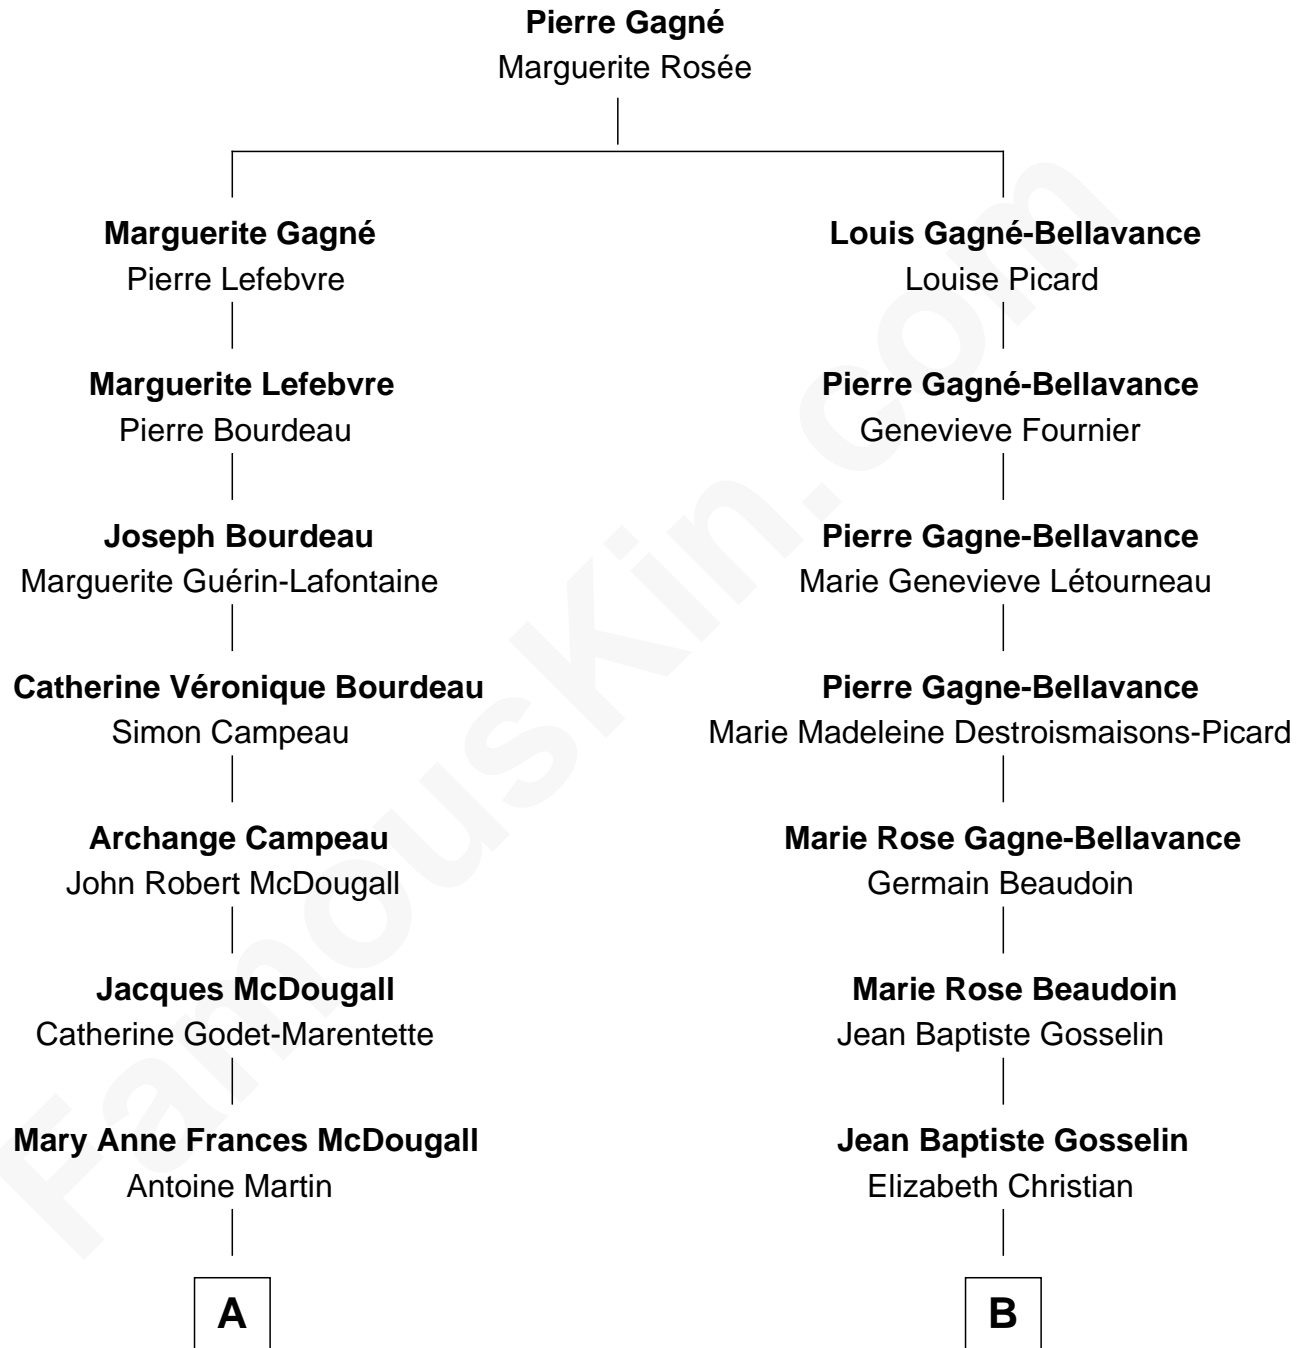

FamousKin.com
Relationship Chart of
Hillary (Rodham) Clinton
First Lady of President Bill Clinton

10th cousin 1 time removed of

Bridget Fonda
Movie Actress

A

Delia Martin
Donald Murray

Della Murray
Edwin John Howell

Dorothy Emma Howell
Hugh Ellsworth Rodham

Hillary (Rodham) Clinton
First Lady of Bill Clinton

B

Joseph D. Gauslin
Anna E. Pflignerstofer

Anna E. Gauslin
Chauncey M. Brewer

Chauncey Marble Brewer
Mary Alice Sweet