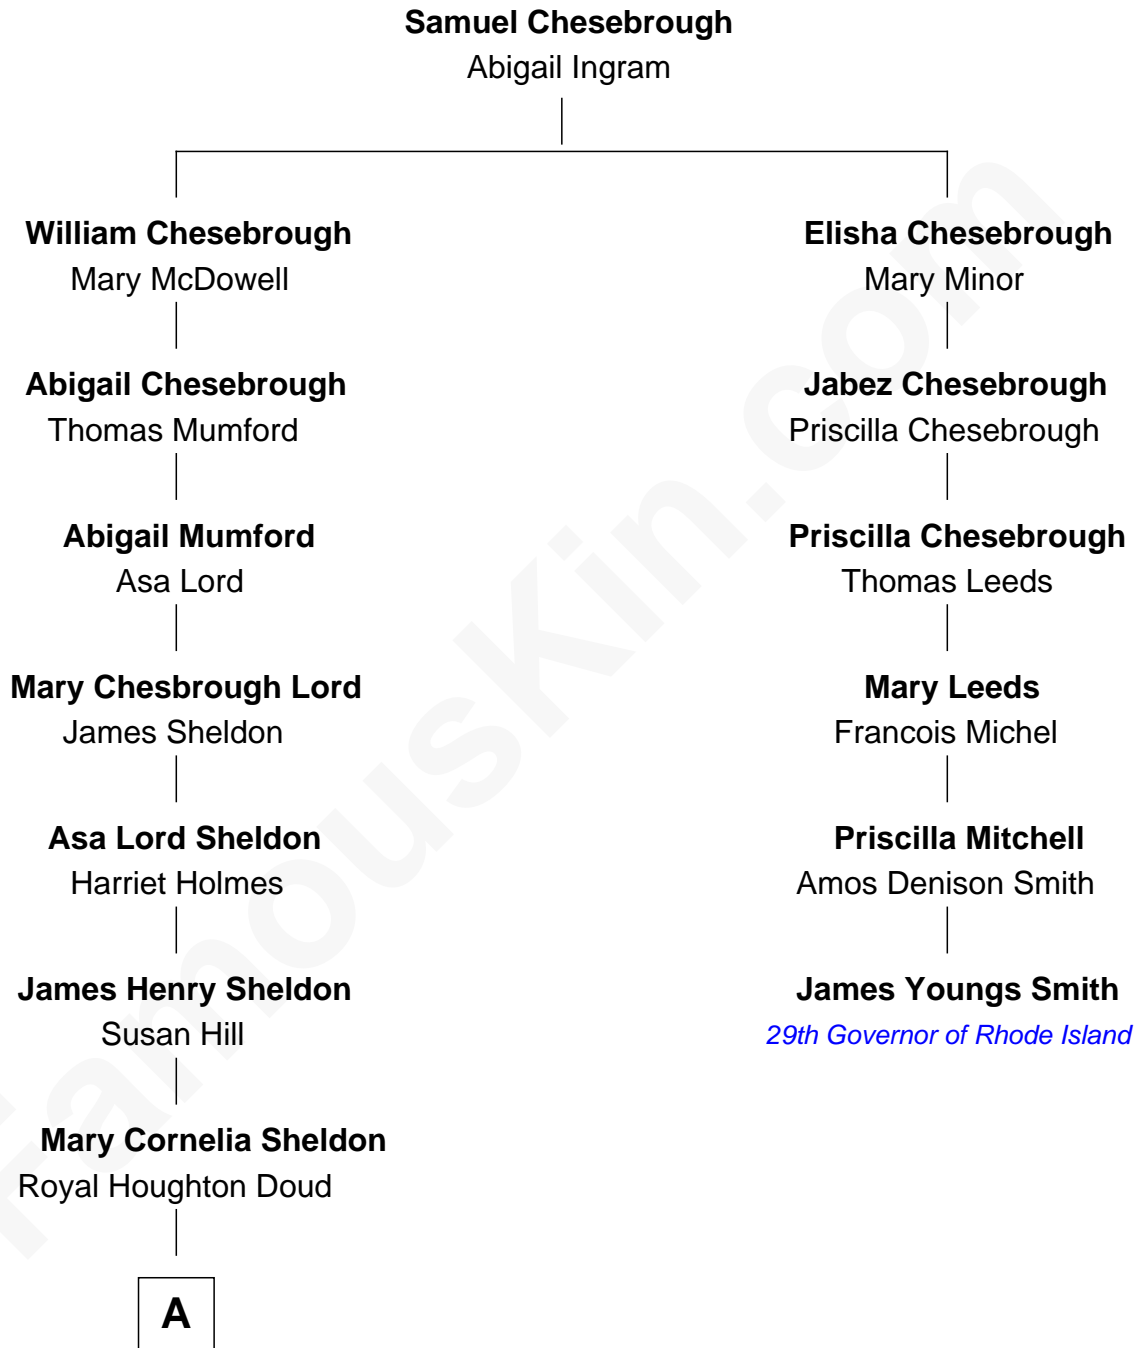

FamousKin.com
Relationship Chart of
Mamie (Doud) Eisenhower

First Lady of President Dwight Eisenhower

5th cousin 3 times removed of

James Youngs Smith

29th Governor of Rhode Island

A

—
John Sheldon Doud
Elivera Mathilda Carlson

—
Mamie (Doud) Eisenhower
First Lady of Dwight Eisenhower

FamousKin.com