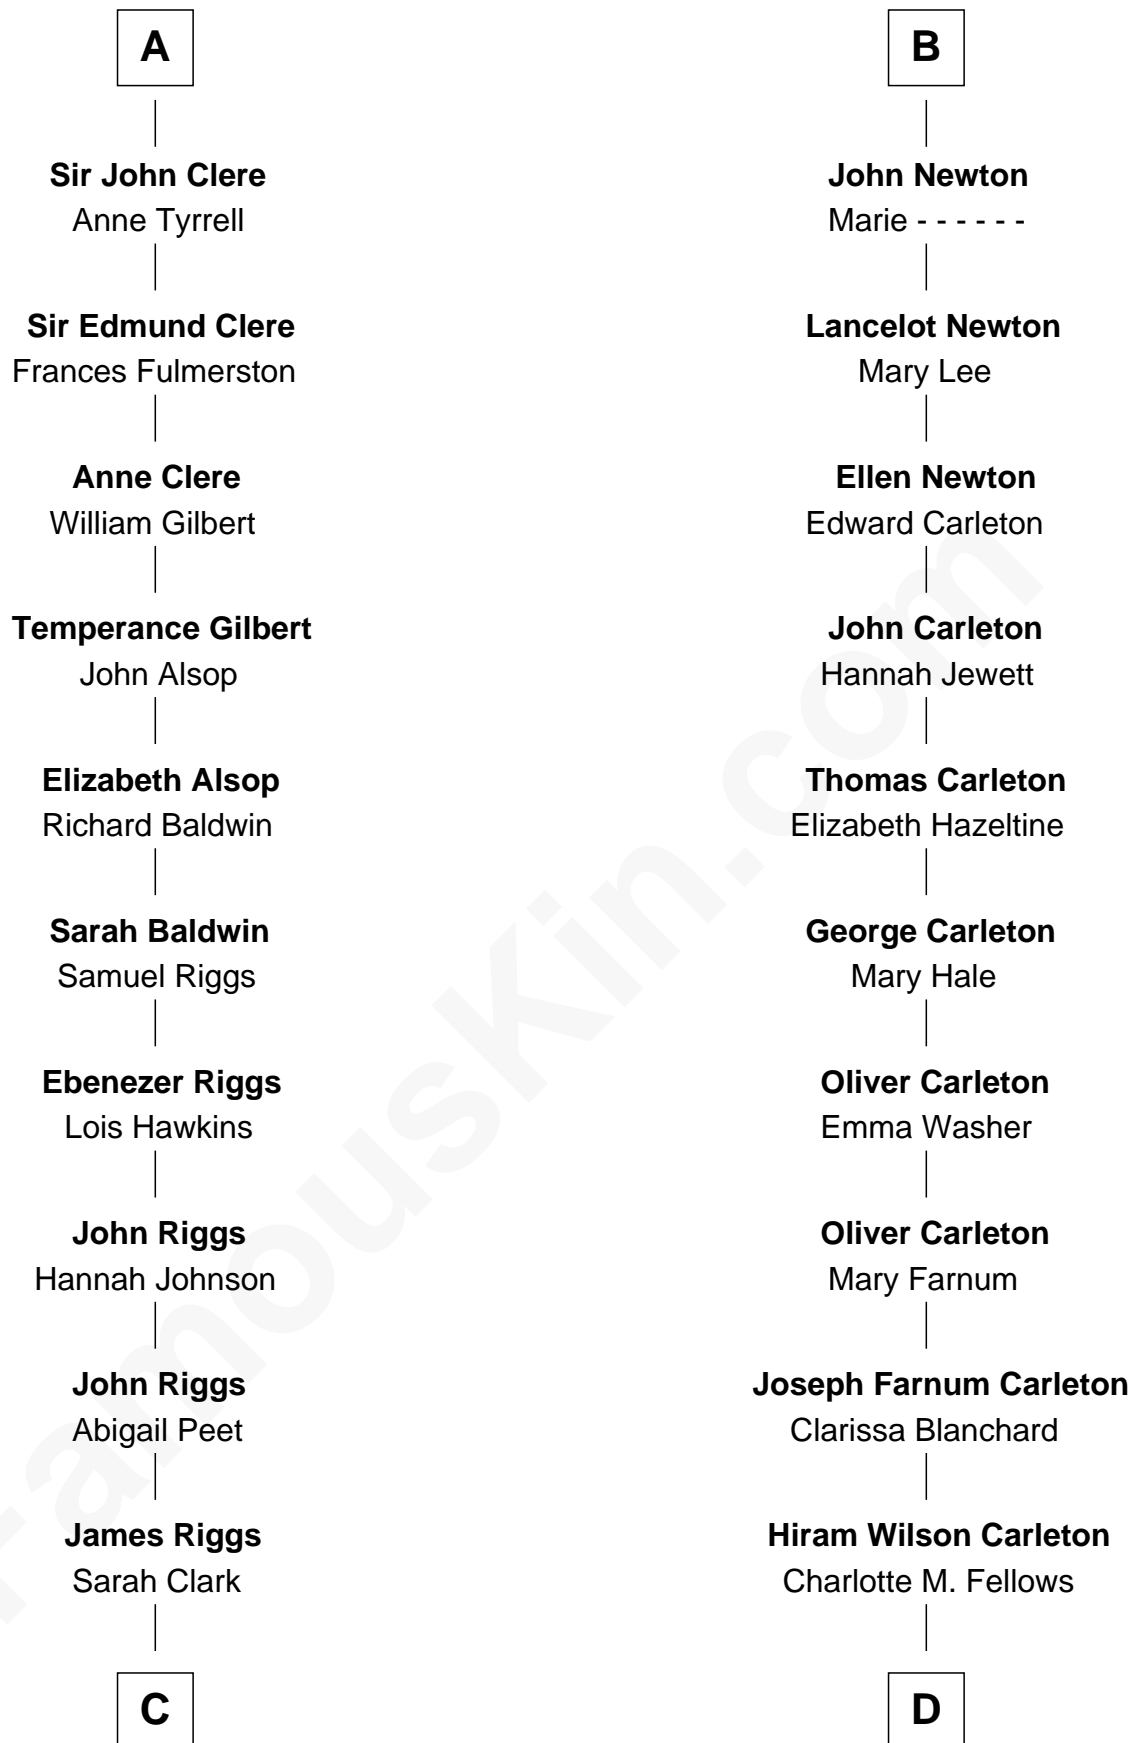

FamousKin.com

Relationship Chart of Mamie (Doud) Eisenhower

First Lady of President Dwight Eisenhower

20th cousin 1 time removed of

Mickey Rourke

Movie Actor

Edmund Fitzalan

Alice de Warenne

C

George Riggs

Phebe Caniff

Maria Riggs

Eli Doud

Royal Houghton Doud

Mary Cornelia Sheldon

John Sheldon Doud

Elivera Mathilda Carlson

Mamie (Doud) Eisenhower

First Lady of Dwight Eisenhower

D

Joseph Clinton Carleton

Maud Alice Fitts

Hazel May Carleton

Leonard Ernest Cameron