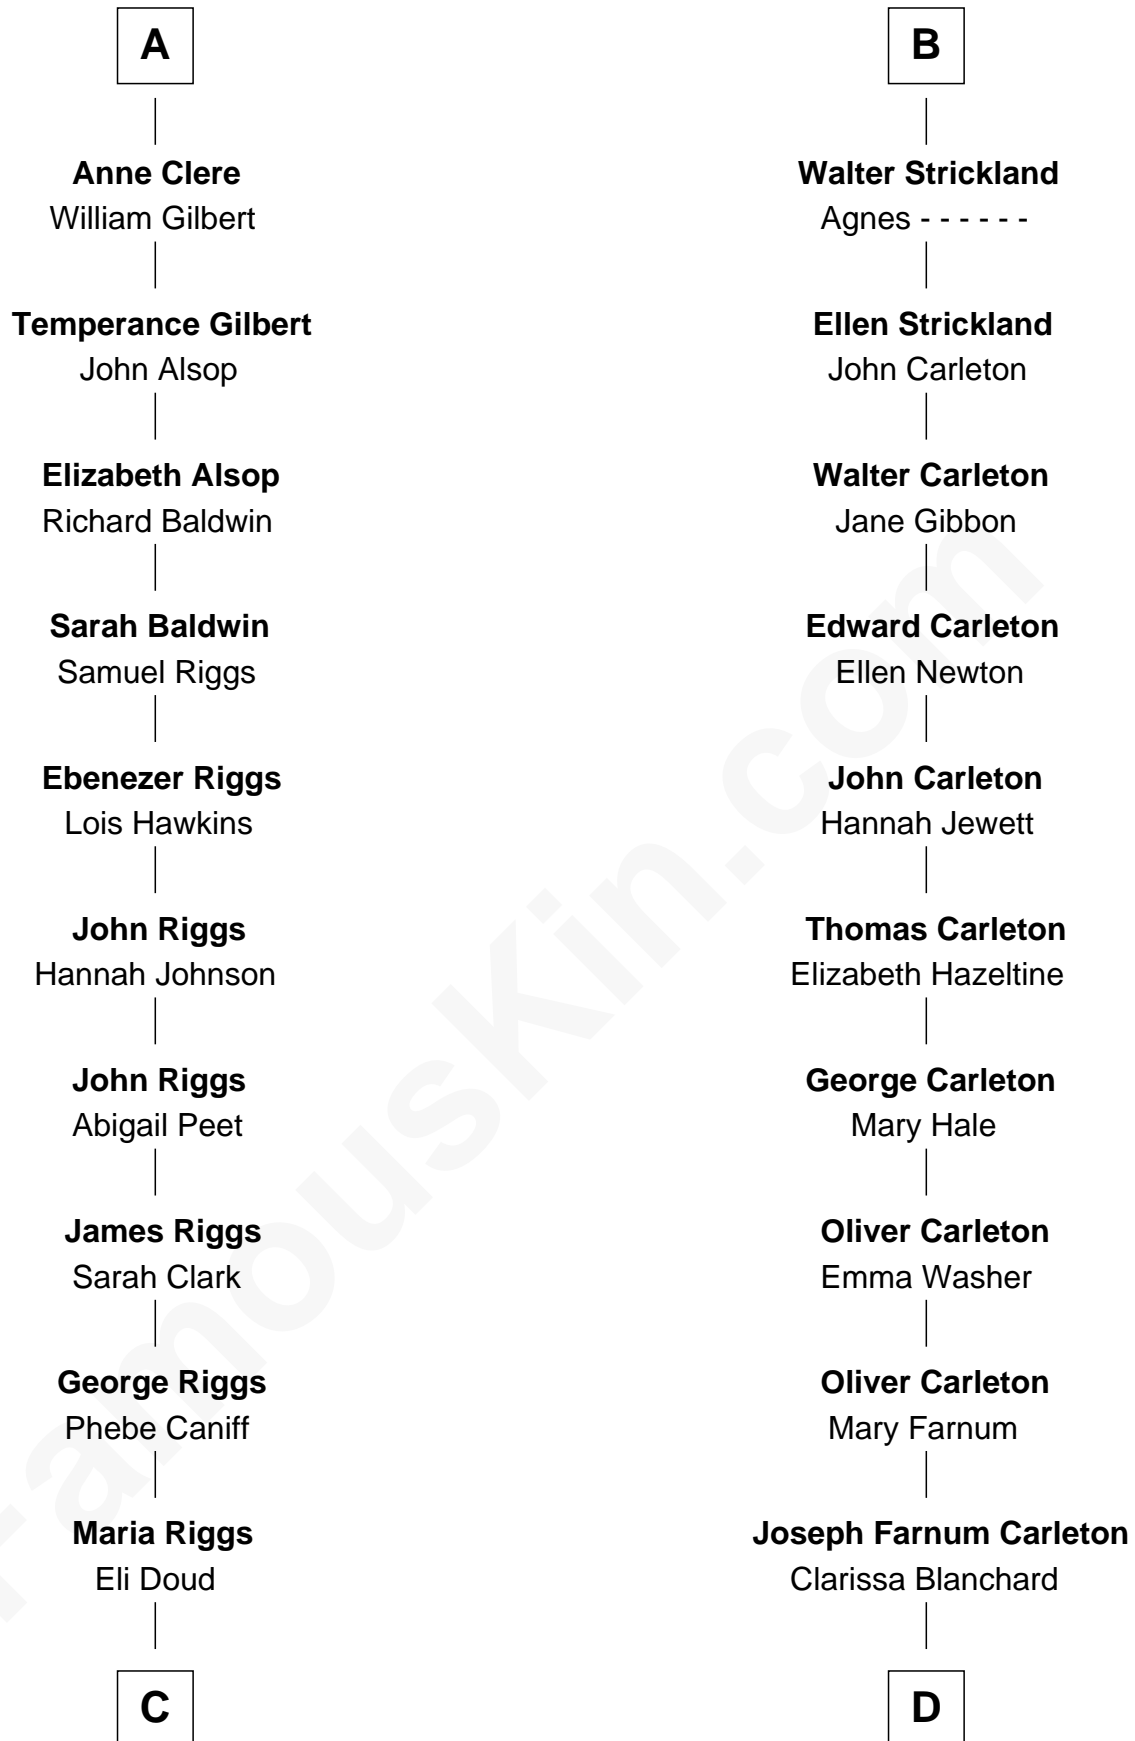

FamousKin.com

Relationship Chart of Mamie (Doud) Eisenhower

First Lady of President Dwight Eisenhower

19th cousin 2 times removed of

Mickey Rourke
Movie Actor

C

Royal Houghton Doud
Mary Cornelia Sheldon

John Sheldon Doud
Elivera Mathilda Carlson

Mamie (Doud) Eisenhower
First Lady of Dwight Eisenhower

D

Hiram Wilson Carleton
Charlotte M. Fellows

Joseph Clinton Carleton
Maud Alice Fitts

Hazel May Carleton
Leonard Ernest Cameron

Annette Elizabeth Cameron
Philip Andrew Rourke